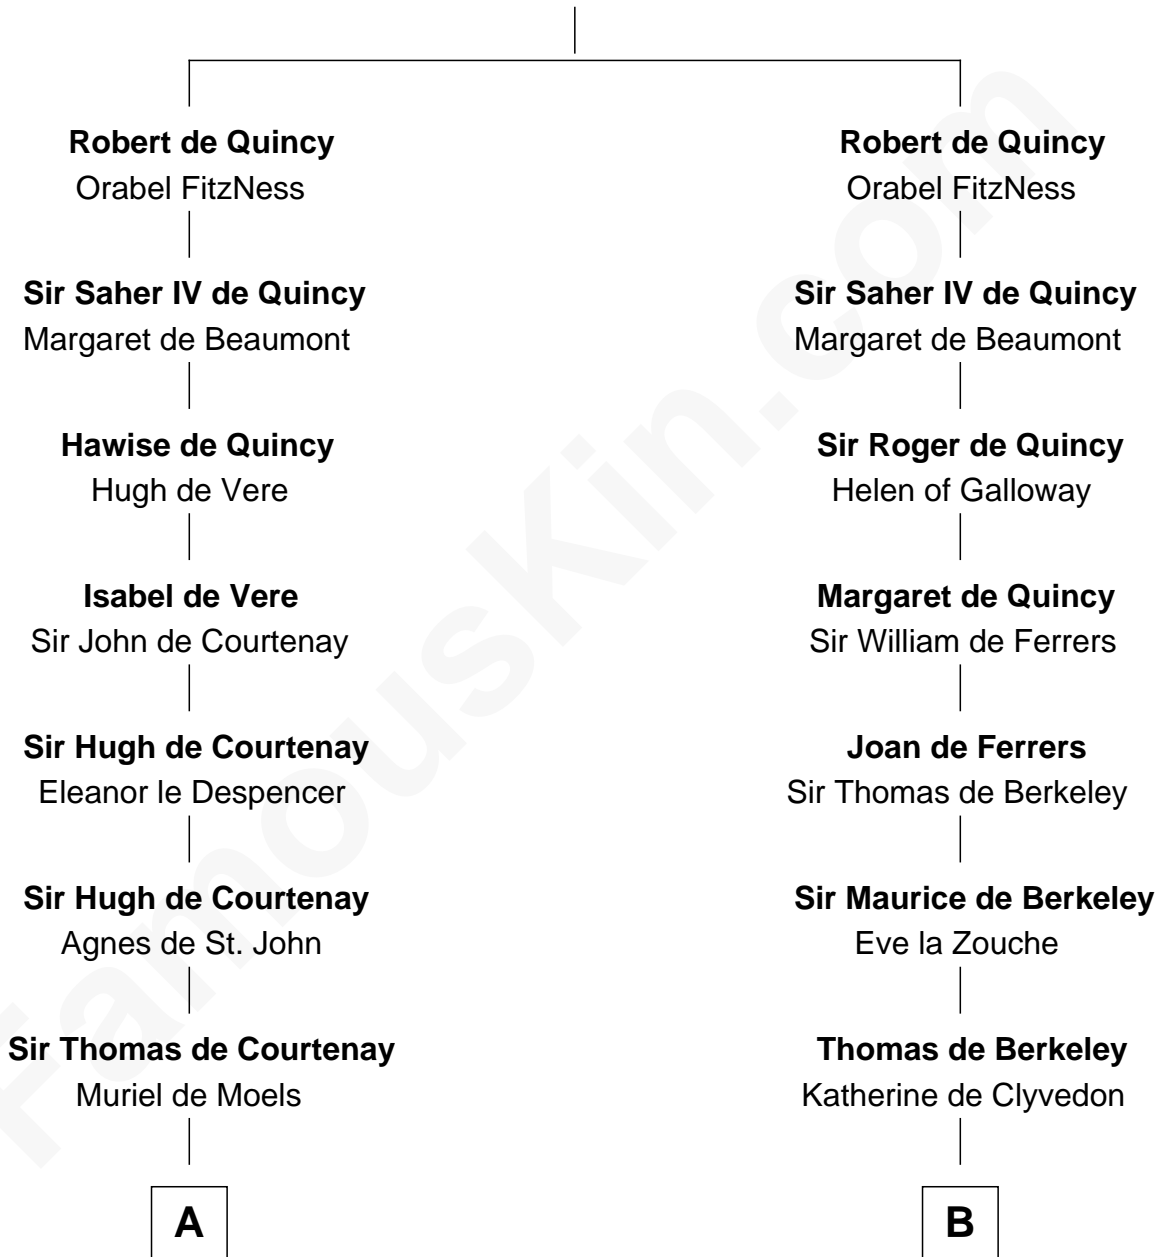

**FamousKin.com**  
**Relationship Chart of**  
**William C. C. Claiborne**  
*1st Governor of Louisiana*

**18th cousin 3 times removed of**  
**George Clinton**  
*4th U.S. Vice President*

**Saher I de Quincy**  
 Maud de St. Liz

**C**

**Ann West**  
Henry Fox

**Ann Fox**  
Thomas Claiborne

**Nathaniel Claiborne**  
Jane Cole

**William Claiborne**  
Mary Leigh

**William C. C. Claiborne**  
*1st Governor of Louisiana*

**D**

**Charles Clinton**  
Elizabeth Denniston

**George Clinton**  
*4th U.S. Vice President*

FamousKin.com