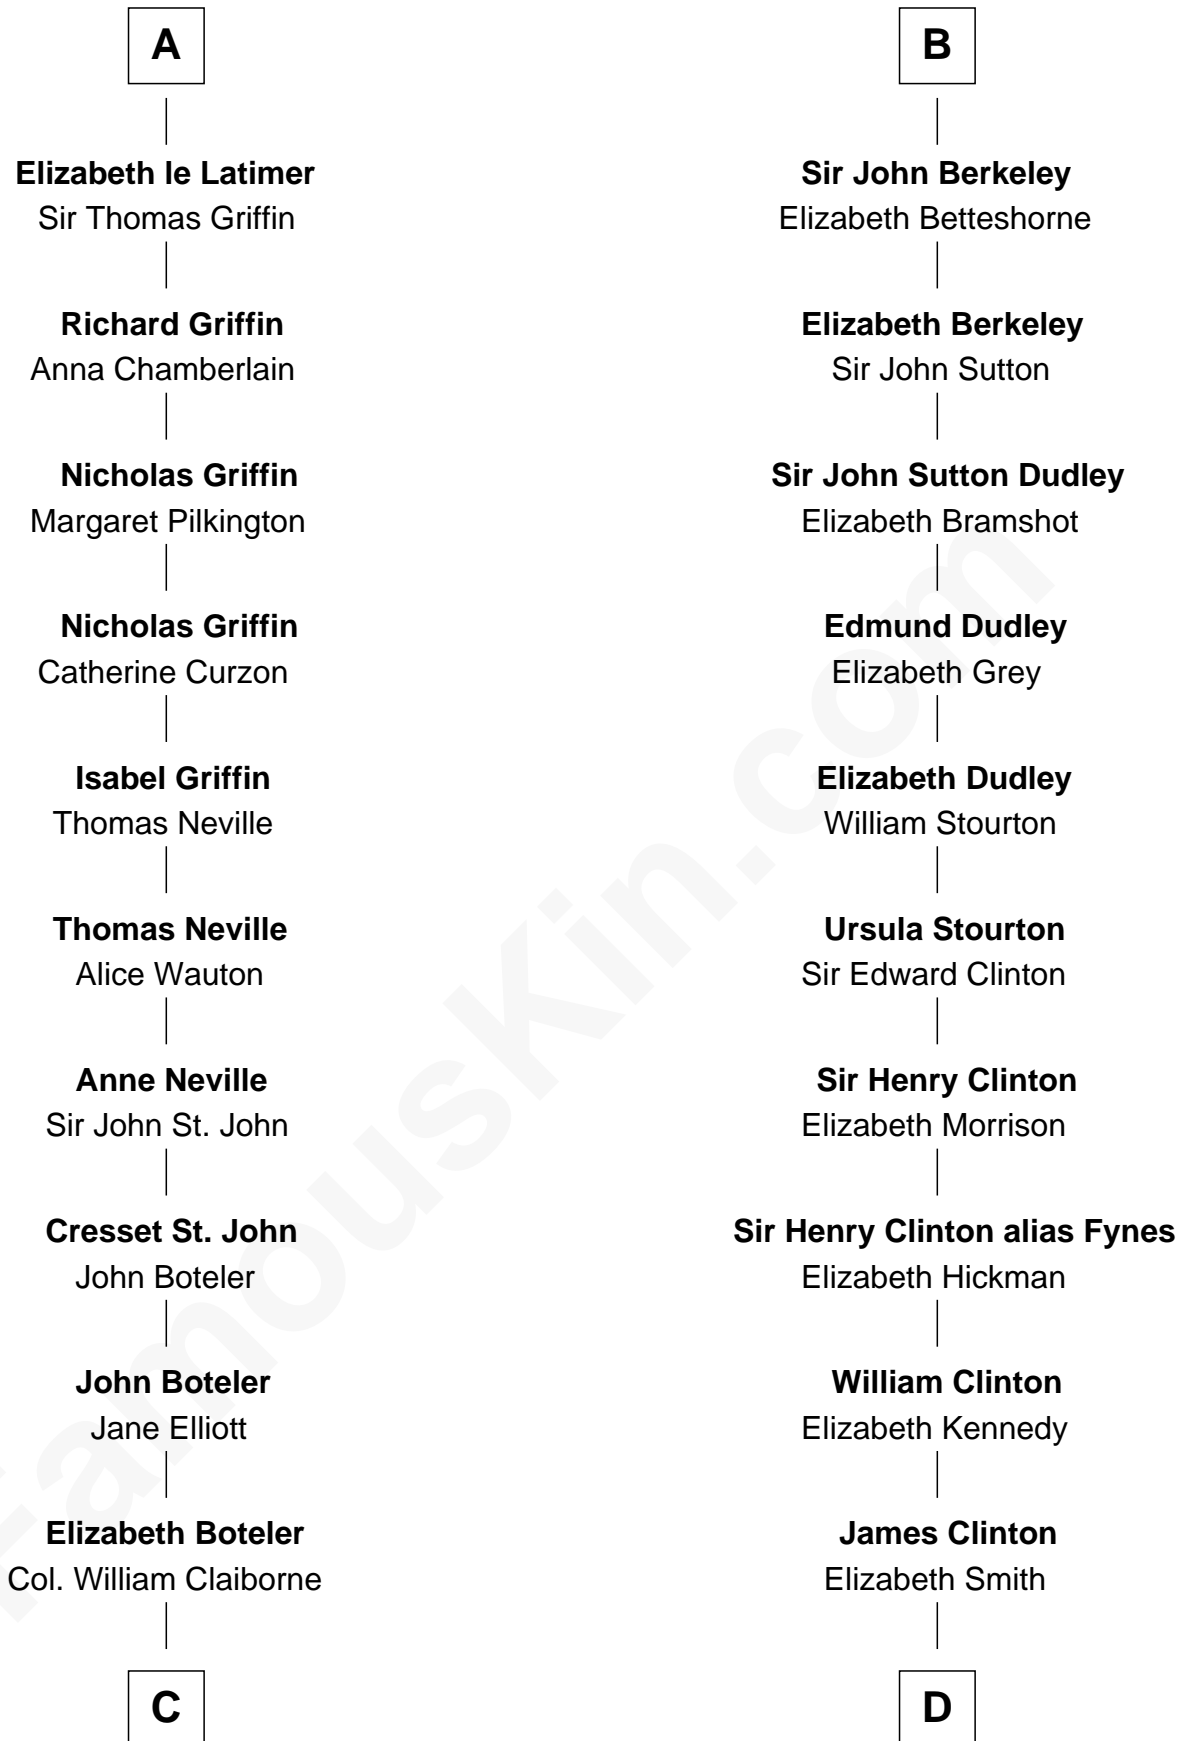

FamousKin.com
Relationship Chart of
William C. C. Claiborne
1st Governor of Louisiana

18th cousin 3 times removed of
George Clinton
4th U.S. Vice President

Richard de Morville
 Avice of Lancaster

C

Thomas Claiborne
Sarah Fenn

Thomas Claiborne
Ann Fox

Nathaniel Claiborne
Jane Cole

William Claiborne
Mary Leigh

William C. C. Claiborne
1st Governor of Louisiana

D

Charles Clinton
Elizabeth Denniston

George Clinton
4th U.S. Vice President