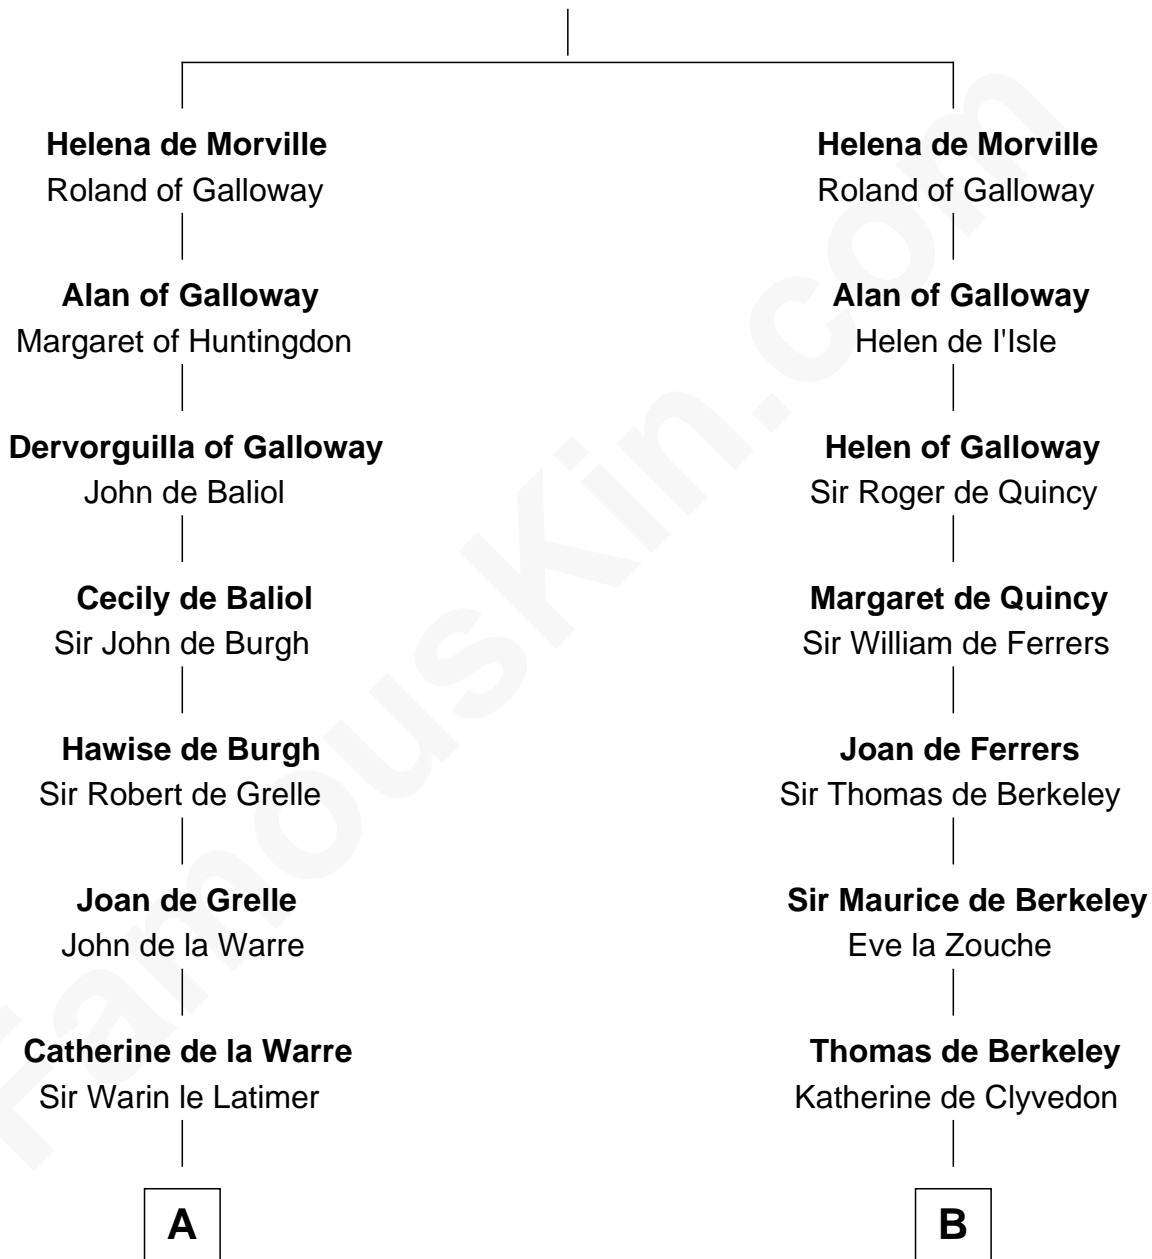

FamousKin.com
Relationship Chart of
William C. C. Claiborne
1st Governor of Louisiana

18th cousin 3 times removed of
George Clinton
4th U.S. Vice President

Richard de Morville
 Avice of Lancaster

C

Thomas Claiborne
Sarah Fenn

Thomas Claiborne
Ann Fox

Nathaniel Claiborne
Jane Cole

William Claiborne
Mary Leigh

William C. C. Claiborne
1st Governor of Louisiana

D

Charles Clinton
Elizabeth Denniston

George Clinton
4th U.S. Vice President