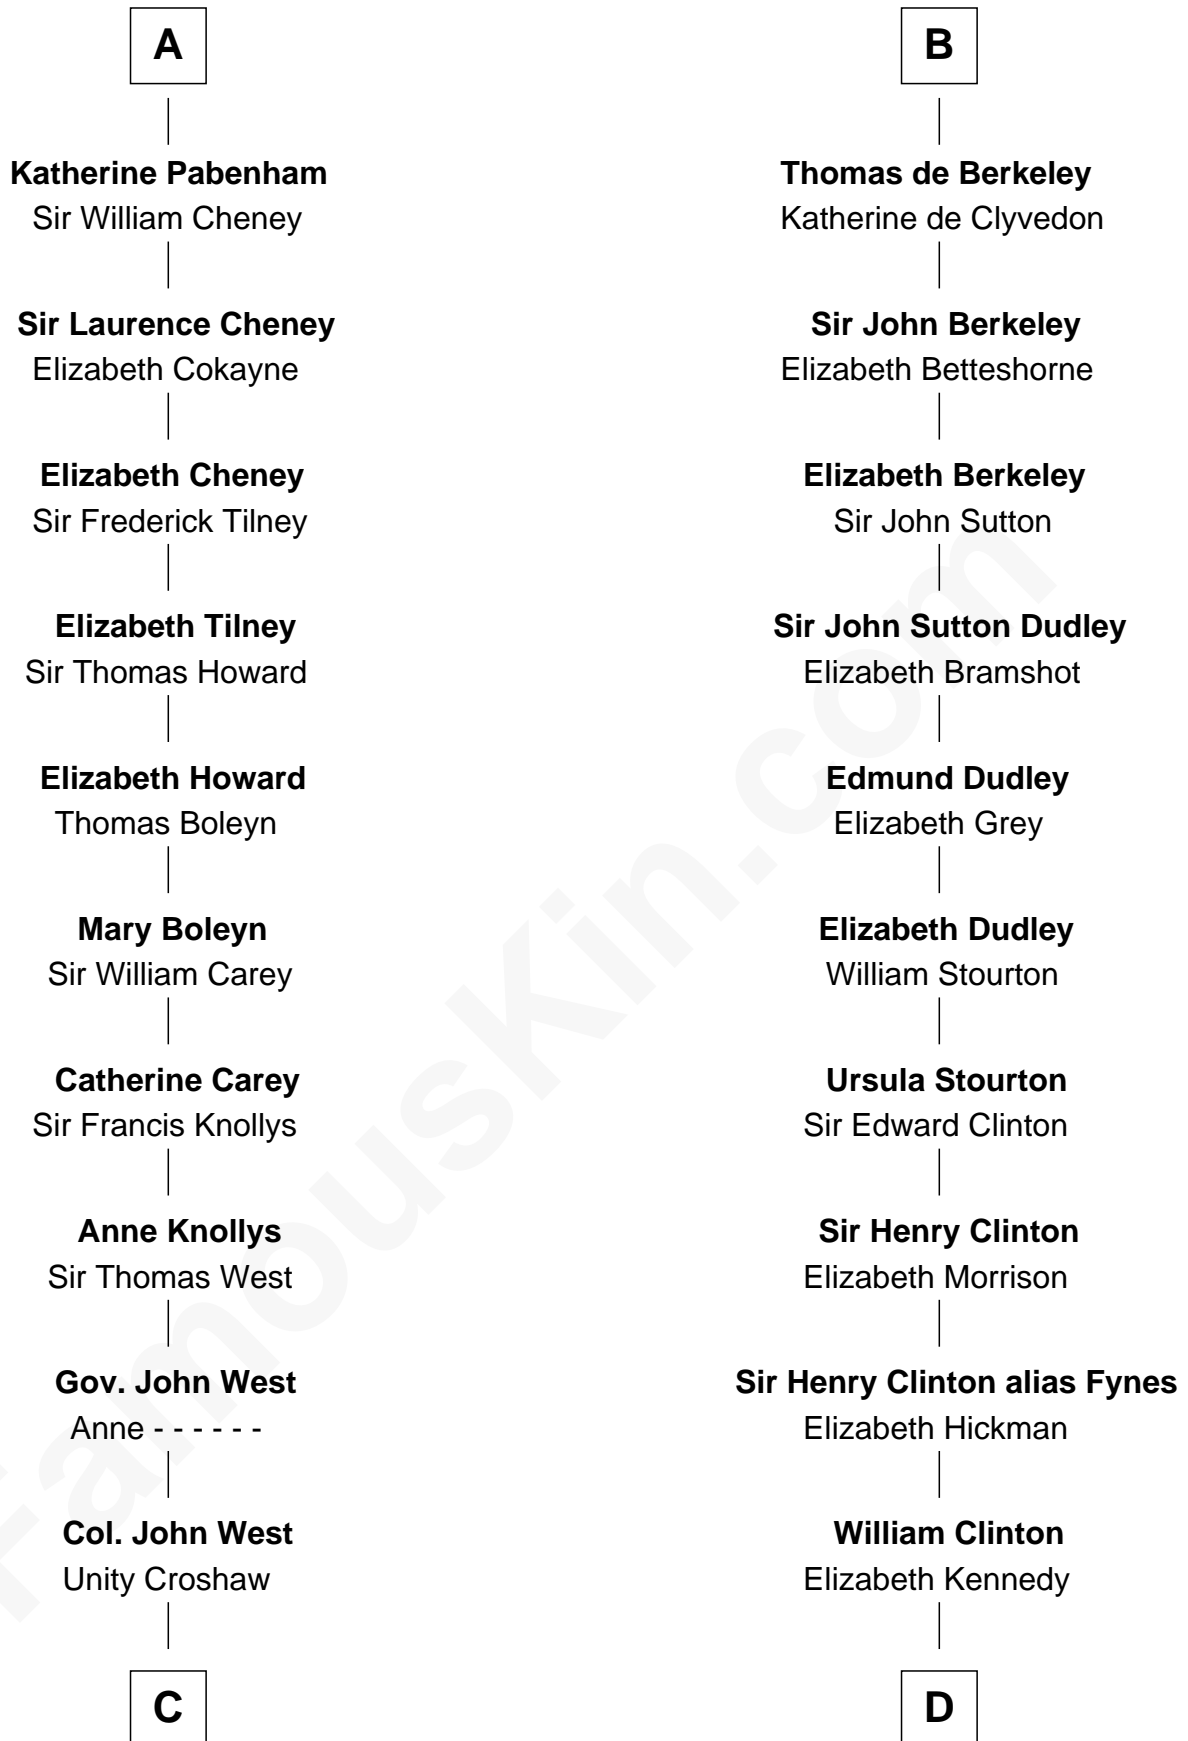

FamousKin.com
Relationship Chart of
William C. C. Claiborne
1st Governor of Louisiana

19th cousin 2 times removed of
George Clinton
4th U.S. Vice President

William I de Lancaster
 Gundred de Warenne

William II de Lancaster
 Hawise de Stuteville

Avice of Lancaster
 Richard de Morville

Hawise de Lancaster
 Gilbert FitzRoger

Helena de Morville
 Roland of Galloway

Hawise de Lancaster
 Peter II de Brus

Alan of Galloway
 Helen de l'Isle

Agnes de Brus
 Walter de Fauconberge

Helen of Galloway
 Sir Roger de Quincy

Anice de Fauconberge
 Sir Nicholas Engaine

Margaret de Quincy
 Sir William de Ferrers

Sir John d'Engaine
 Joan Peveral

Joan de Ferrers
 Sir Thomas de Berkeley

Elizabeth d'Engaine
 Sir Laurence de Pabenharn

Sir Maurice de Berkeley
 Eve la Zouche

A

B

C

Ann West
Henry Fox

Ann Fox
Thomas Claiborne

Nathaniel Claiborne
Jane Cole

William Claiborne
Mary Leigh