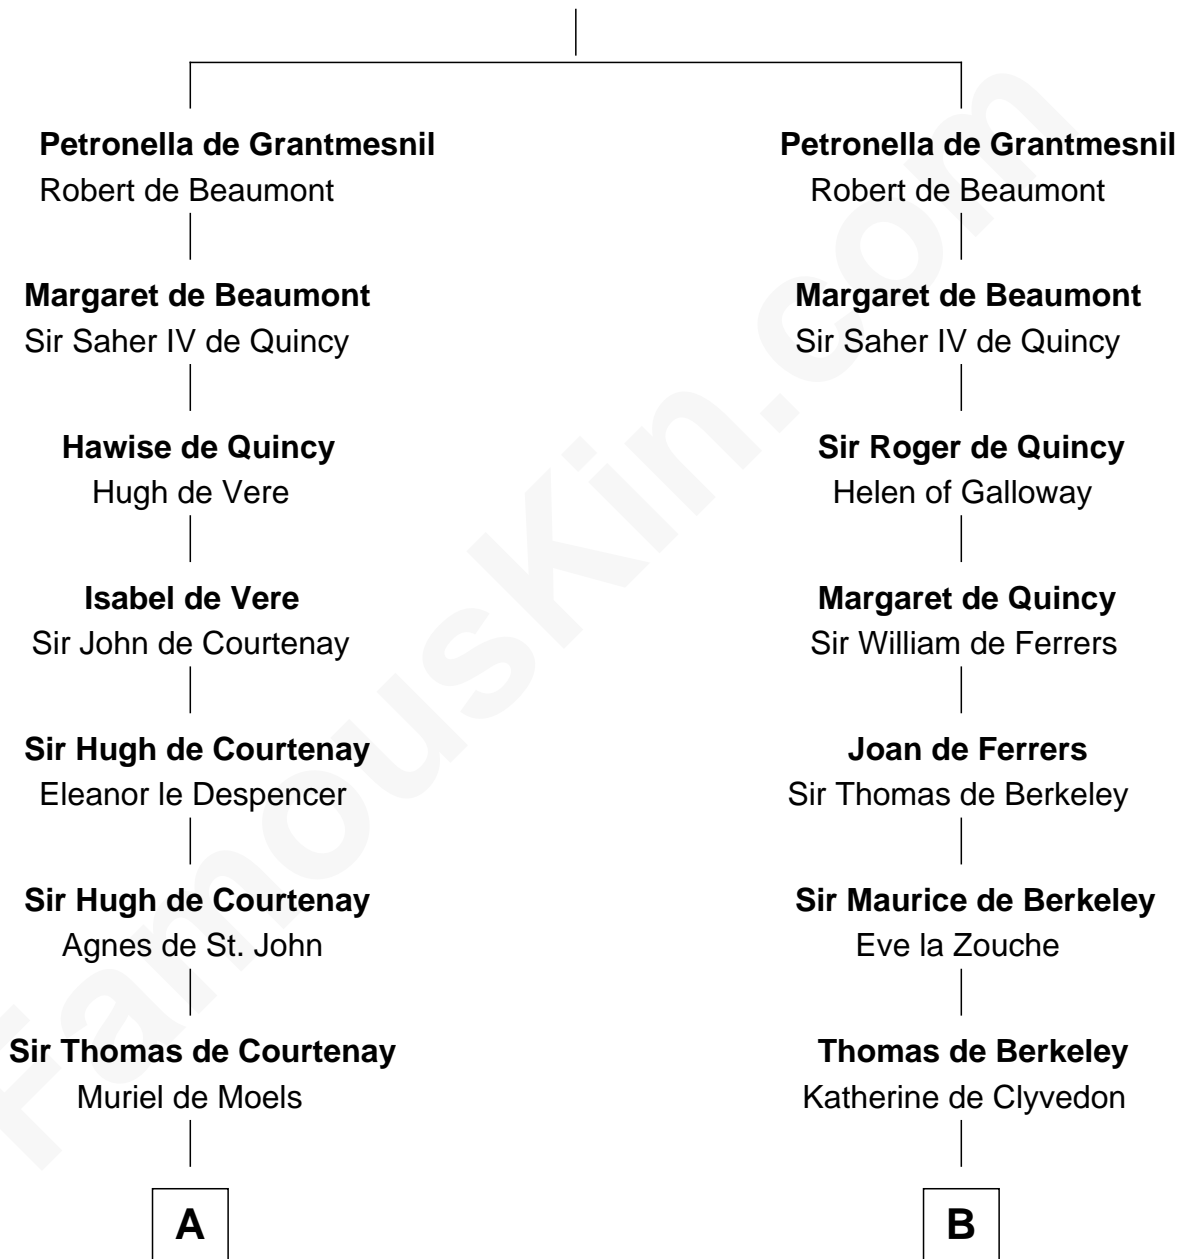

FamousKin.com
Relationship Chart of
William C. C. Claiborne
1st Governor of Louisiana

18th cousin 3 times removed of
George Clinton
4th U.S. Vice President

Hugh de Grantmesnil

C

Ann West
Henry Fox

Ann Fox
Thomas Claiborne

Nathaniel Claiborne
Jane Cole

William Claiborne
Mary Leigh

William C. C. Claiborne
1st Governor of Louisiana

D

Charles Clinton
Elizabeth Denniston

George Clinton
4th U.S. Vice President

FamousKin.com