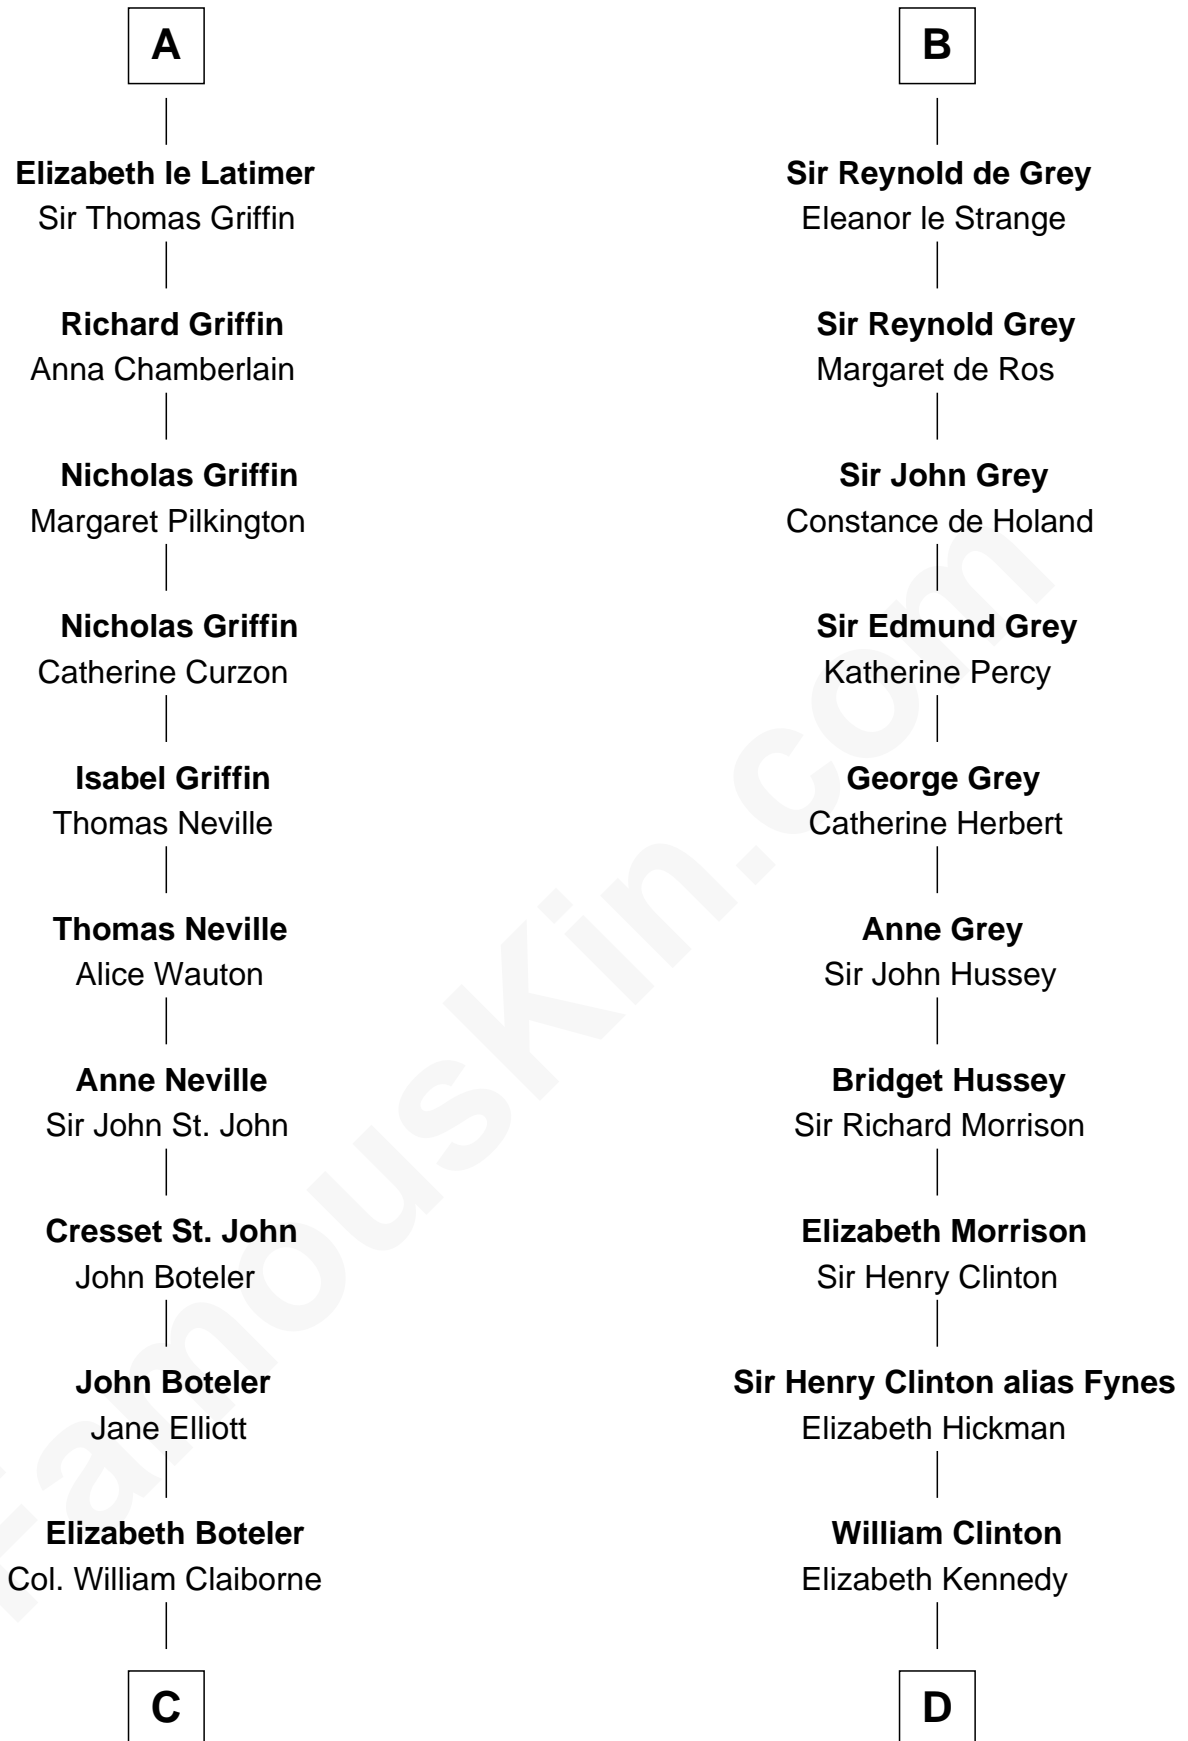

FamousKin.com
Relationship Chart of
William C. C. Claiborne
1st Governor of Louisiana

19th cousin 2 times removed of
George Clinton
4th U.S. Vice President

Aubrey de Vere
 Alice Fitzrichard de Clare

C

Thomas Claiborne

Sarah Fenn

Thomas Claiborne

Ann Fox

Nathaniel Claiborne

Jane Cole

William Claiborne

Mary Leigh

William C. C. Claiborne