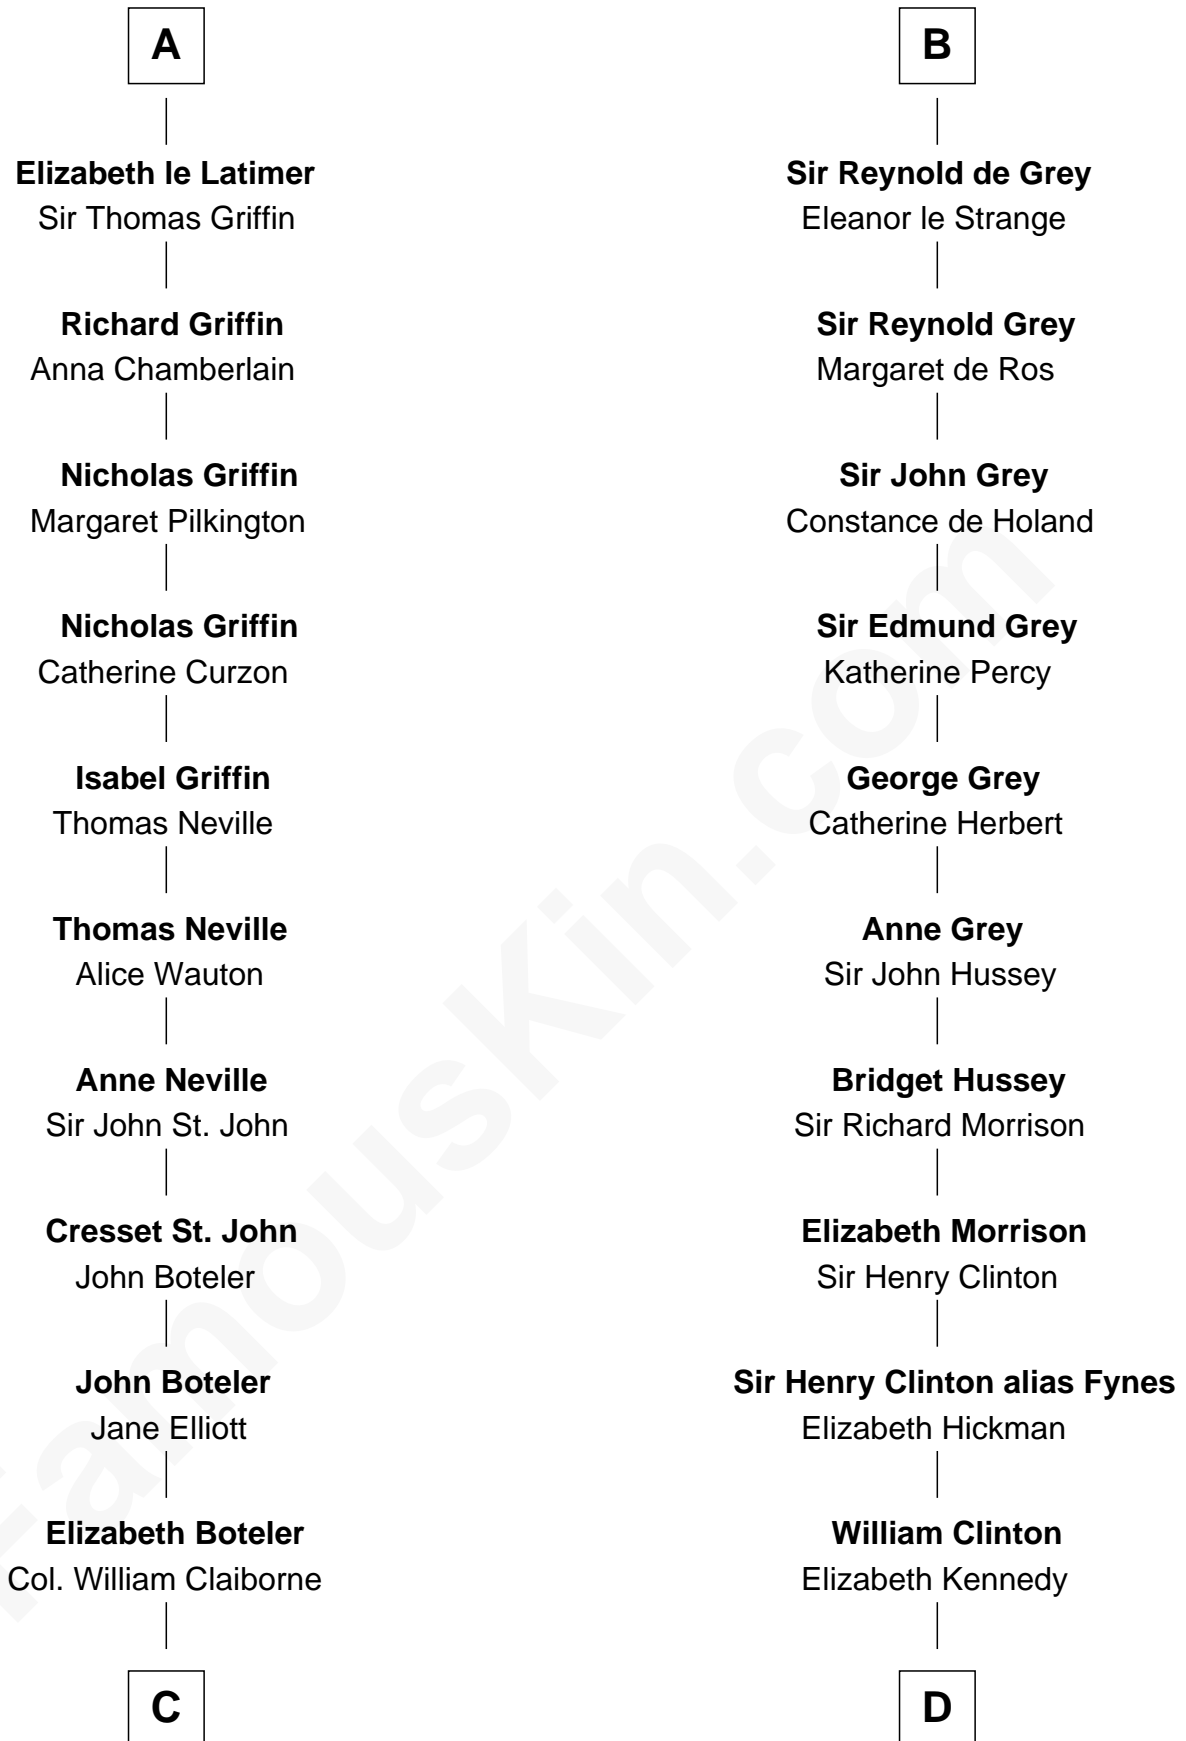

FamousKin.com
Relationship Chart of
William C. C. Claiborne
1st Governor of Louisiana

19th cousin 2 times removed of
George Clinton
4th U.S. Vice President

C

Thomas Claiborne

Sarah Fenn

Thomas Claiborne

Ann Fox