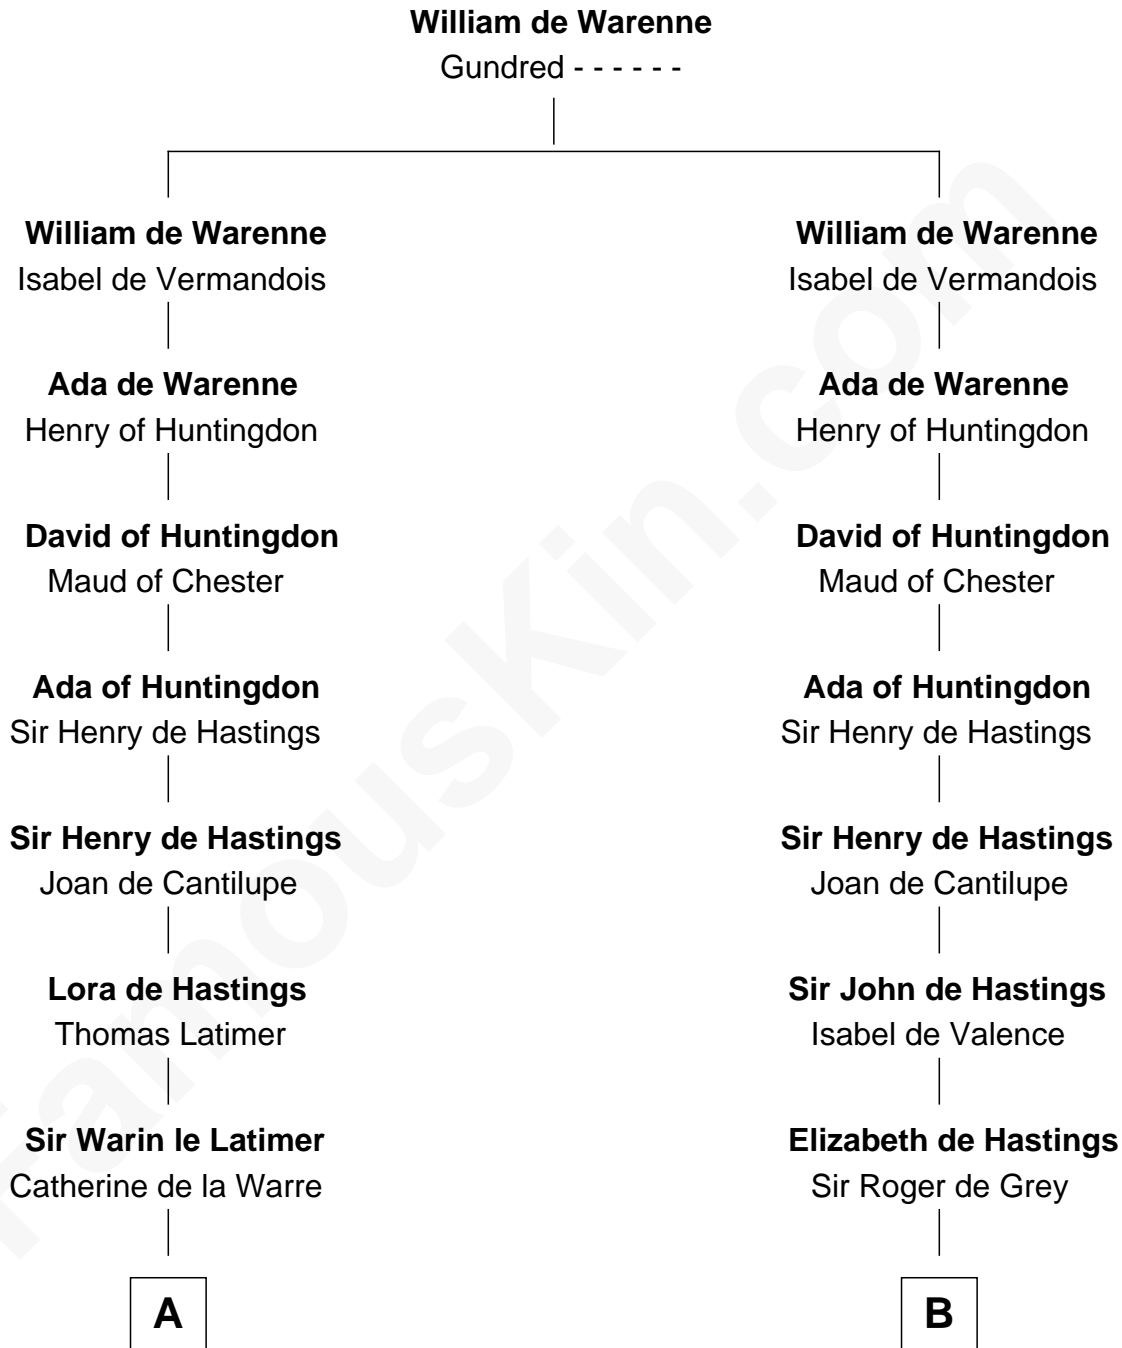

FamousKin.com
Relationship Chart of
William C. C. Claiborne
1st Governor of Louisiana

19th cousin 2 times removed of
George Clinton
4th U.S. Vice President

C

Thomas Claiborne

Sarah Fenn

Thomas Claiborne

Ann Fox

Nathaniel Claiborne

Jane Cole

William Claiborne

Mary Leigh

William C. C. Claiborne

1st Governor of Louisiana

D

James Clinton

Elizabeth Smith

Charles Clinton

Elizabeth Denniston

George Clinton

4th U.S. Vice President

FamousKin.com