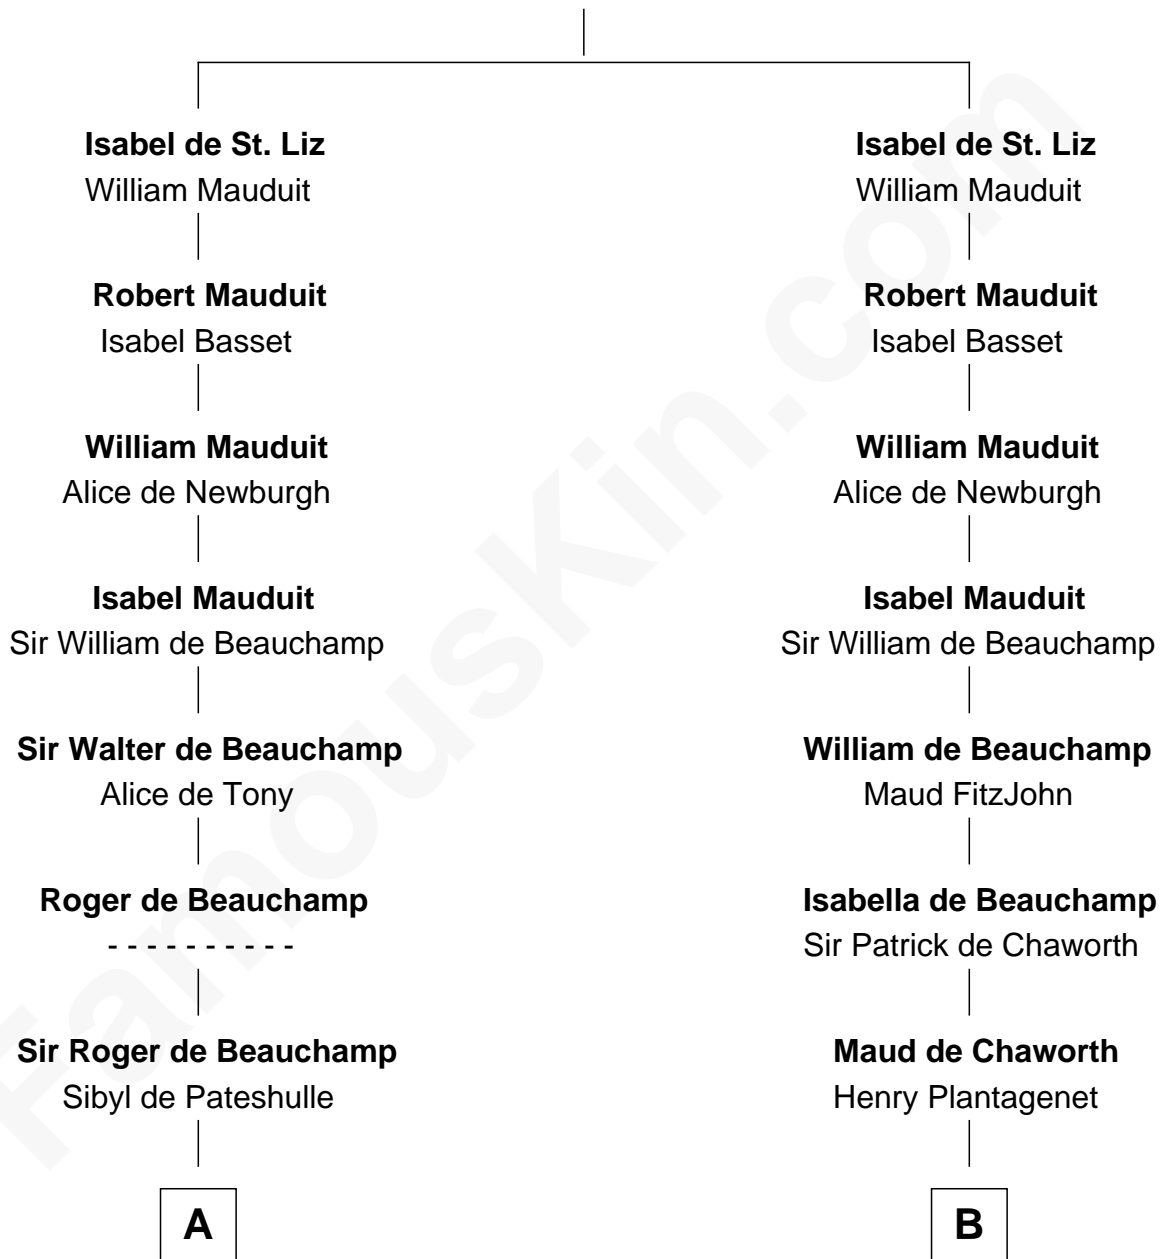

# FamousKin.com Relationship Chart of

**William C. C. Claiborne**

*1st Governor of Louisiana*

21st cousin of

**DeWitt Clinton**

*6th Governor of New York*

**Simon de St. Liz**

Isabel of Leicester

**C**

**Thomas Claiborne**

Sarah Fenn

**Thomas Claiborne**

Ann Fox

**Nathaniel Claiborne**

Jane Cole

**William Claiborne**

Mary Leigh

**William C. C. Claiborne**

*1st Governor of Louisiana*

**D**

**William Clinton**

Elizabeth Kennedy

**James Clinton**

Elizabeth Smith

**Charles Clinton**

Elizabeth Denniston

**Gen. James Clinton**

Mary DeWitt

**DeWitt Clinton**

*6th Governor of New York*