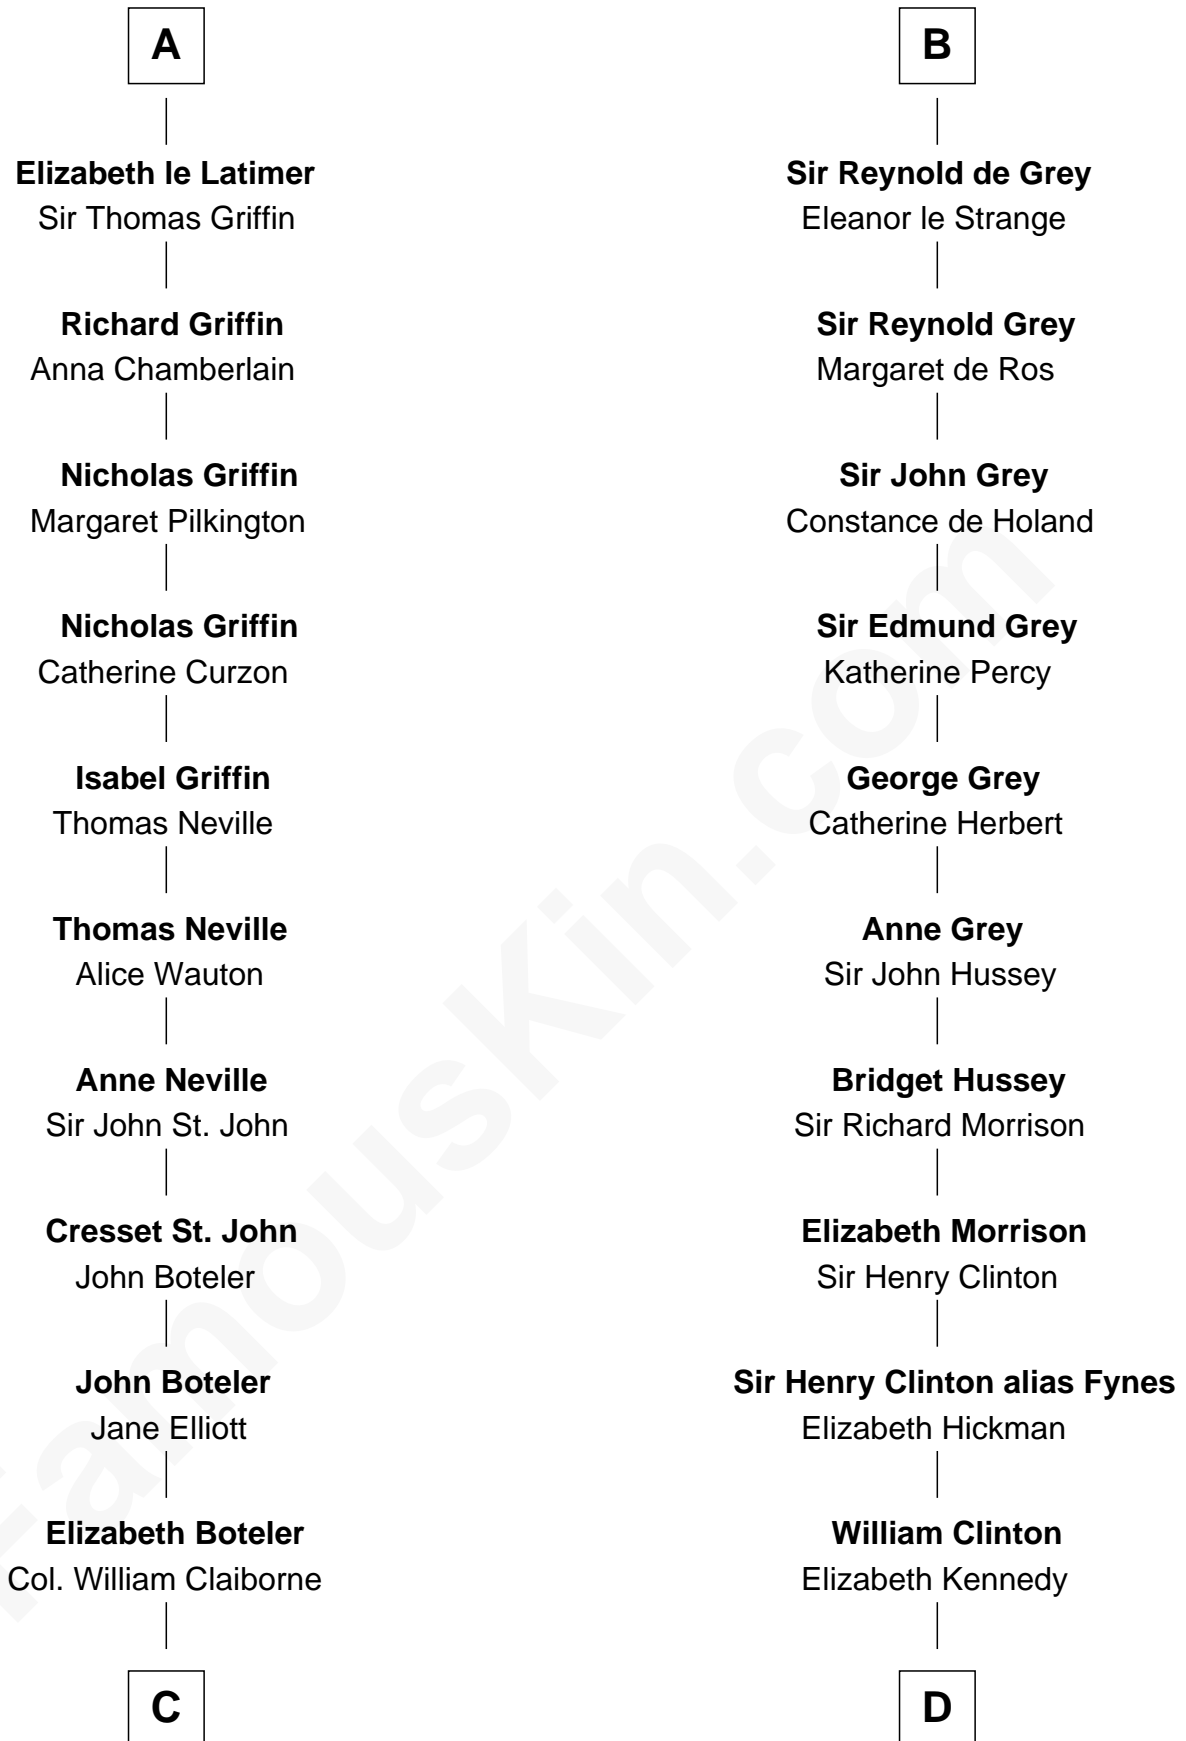

**FamousKin.com**  
**Relationship Chart of**  
**William C. C. Claiborne**  
*1st Governor of Louisiana*

**20th cousin 1 time removed of**  
**DeWitt Clinton**  
*6th Governor of New York*

**Hugh I of Vermandois**  
 Adèle of Vermandois

**C**

**Thomas Claiborne**

Sarah Fenn

**Thomas Claiborne**

Ann Fox

**Nathaniel Claiborne**

Jane Cole

**William Claiborne**