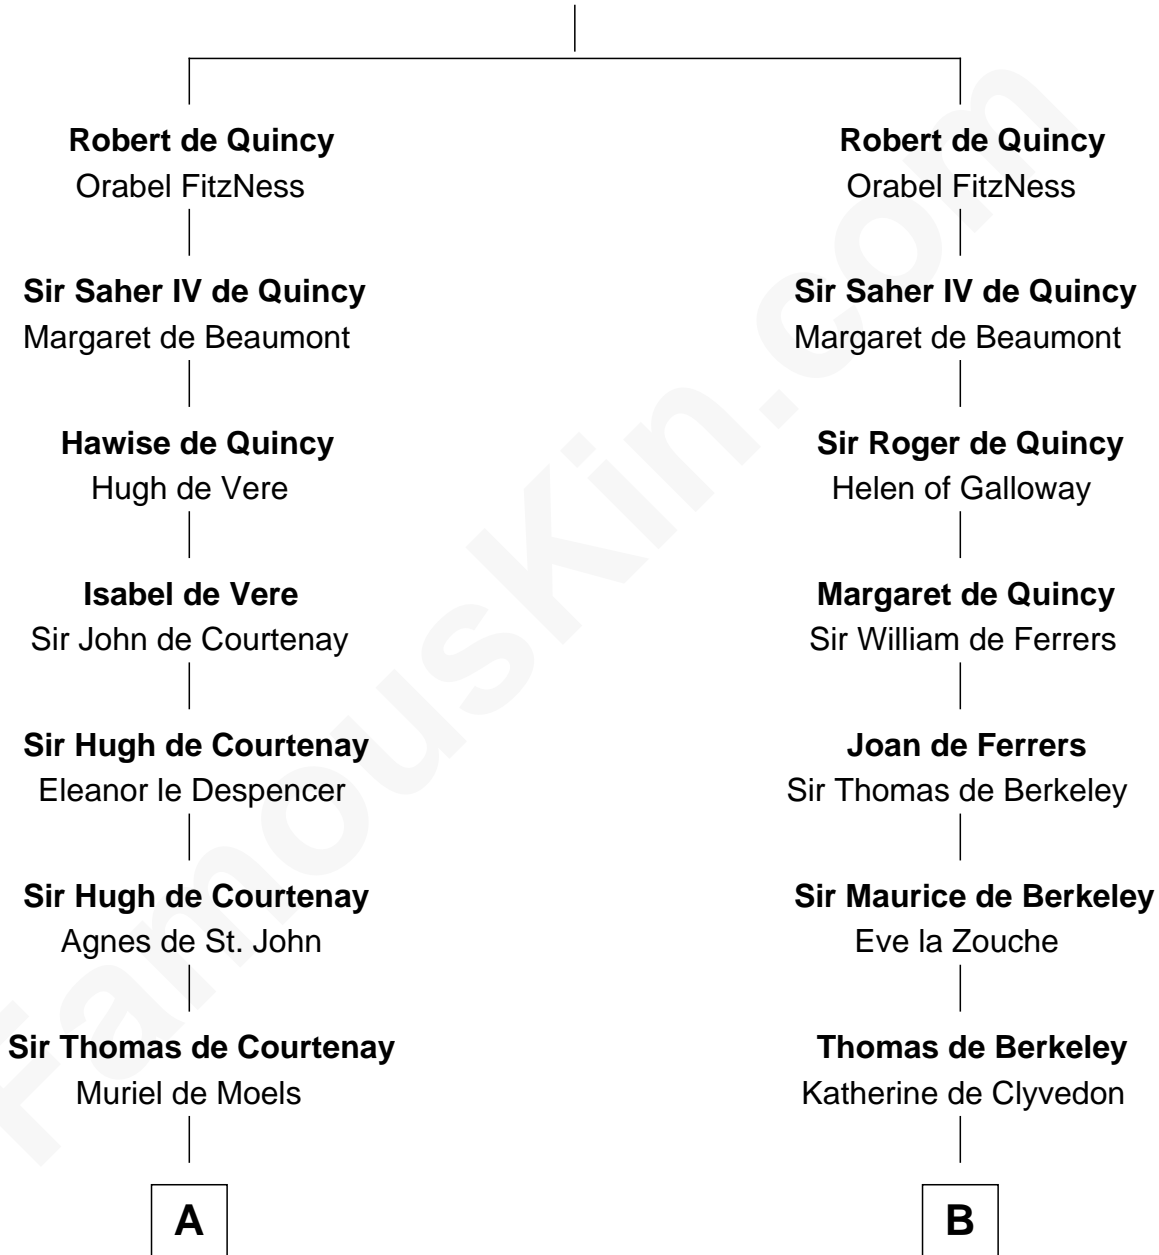

FamousKin.com
Relationship Chart of
William C. C. Claiborne
1st Governor of Louisiana

19th cousin 2 times removed of
DeWitt Clinton
6th Governor of New York

Saher I de Quincy
 Maud de St. Liz

C

Ann West
Henry Fox

Ann Fox
Thomas Claiborne

Nathaniel Claiborne
Jane Cole

William Claiborne
Mary Leigh

William C. C. Claiborne
1st Governor of Louisiana

D

Charles Clinton
Elizabeth Denniston

Gen. James Clinton
Mary DeWitt

DeWitt Clinton
6th Governor of New York