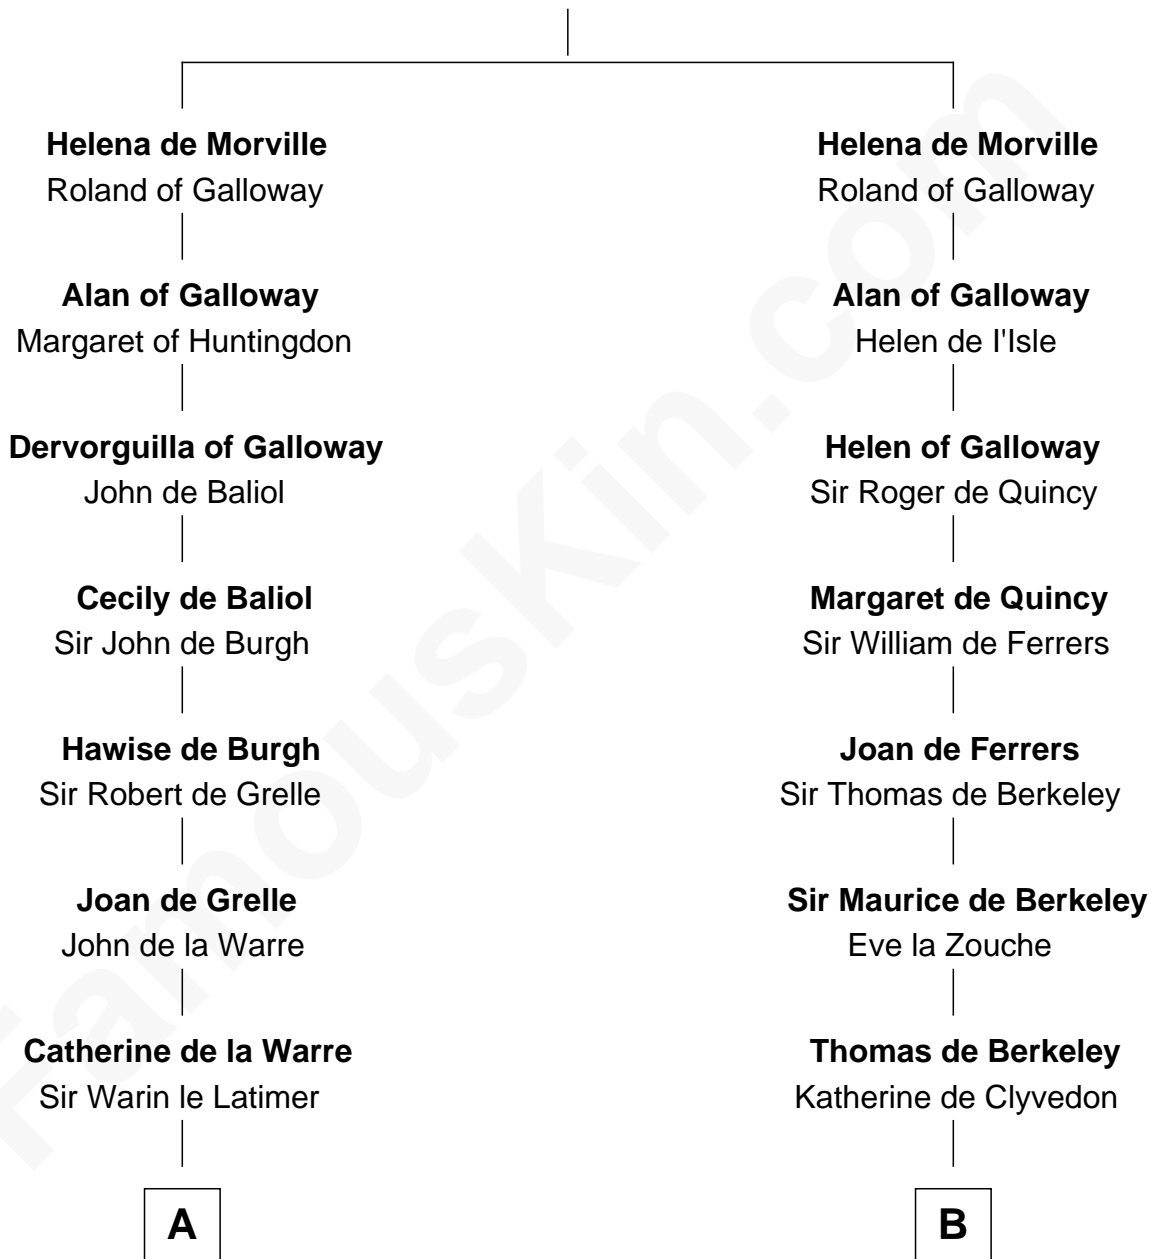

**FamousKin.com**  
**Relationship Chart of**  
**William C. C. Claiborne**  
*1st Governor of Louisiana*

**19th cousin 2 times removed of**

**DeWitt Clinton**  
*6th Governor of New York*

**Richard de Morville**  
 Avice of Lancaster

**C**

**Thomas Claiborne**

Sarah Fenn

**Thomas Claiborne**

Ann Fox

**Nathaniel Claiborne**

Jane Cole

**William Claiborne**

Mary Leigh

**William C. C. Claiborne**

*1st Governor of Louisiana*

**D**

**Charles Clinton**

Elizabeth Denniston

**Gen. James Clinton**

Mary DeWitt

**DeWitt Clinton**

*6th Governor of New York*

FamousKin.com