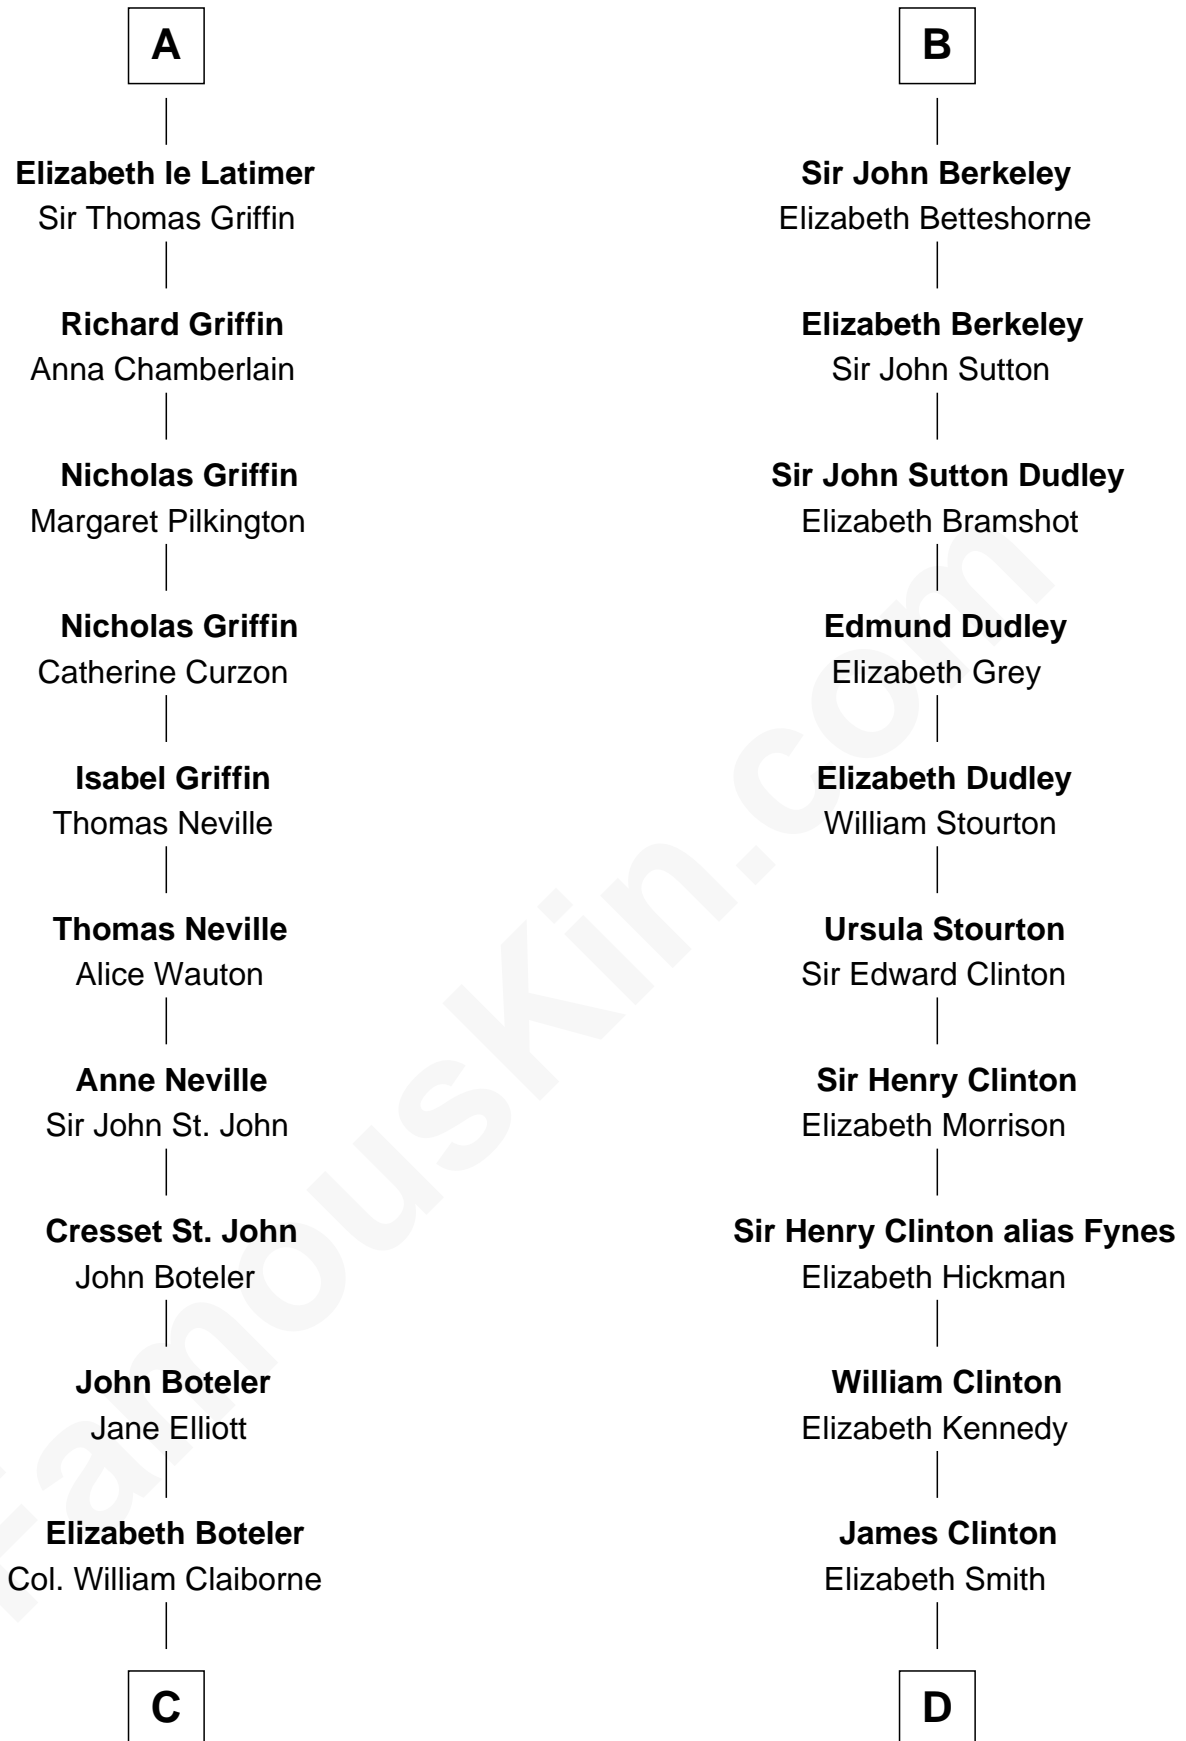

**FamousKin.com**  
**Relationship Chart of**  
**William C. C. Claiborne**  
*1st Governor of Louisiana*

**19th cousin 2 times removed of**

**DeWitt Clinton**  
*6th Governor of New York*

**Richard de Morville**  
 Avice of Lancaster

**C**

**Thomas Claiborne**

Sarah Fenn

**Thomas Claiborne**

Ann Fox

**Nathaniel Claiborne**

Jane Cole

**William Claiborne**