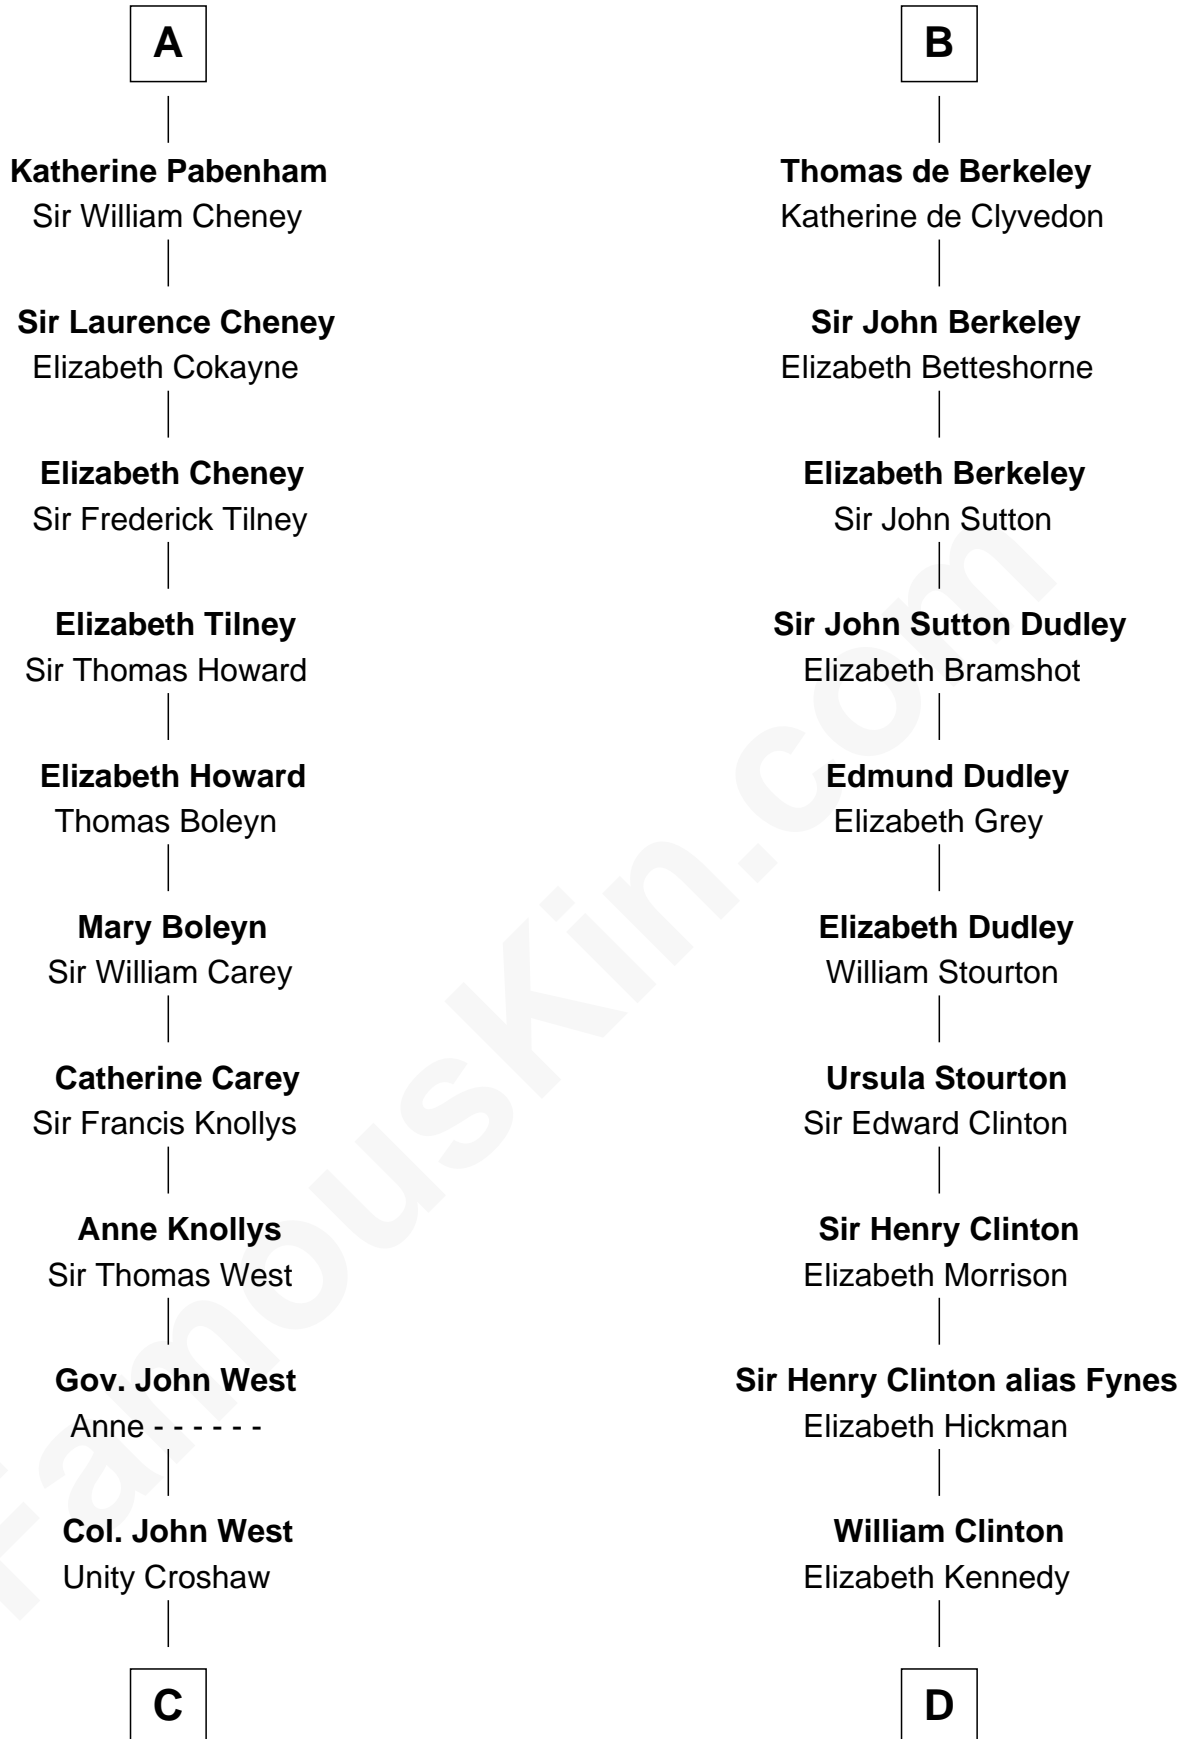

FamousKin.com Relationship Chart of

William C. C. Claiborne

1st Governor of Louisiana

20th cousin 1 time removed of

DeWitt Clinton

6th Governor of New York

William I de Lancaster

Gundred de Warenne

Sir William de Ferrers

Joan de Ferrers

Sir Thomas de Berkeley

Sir Maurice de Berkeley

Eve la Zouche

B

C

Ann West
Henry Fox