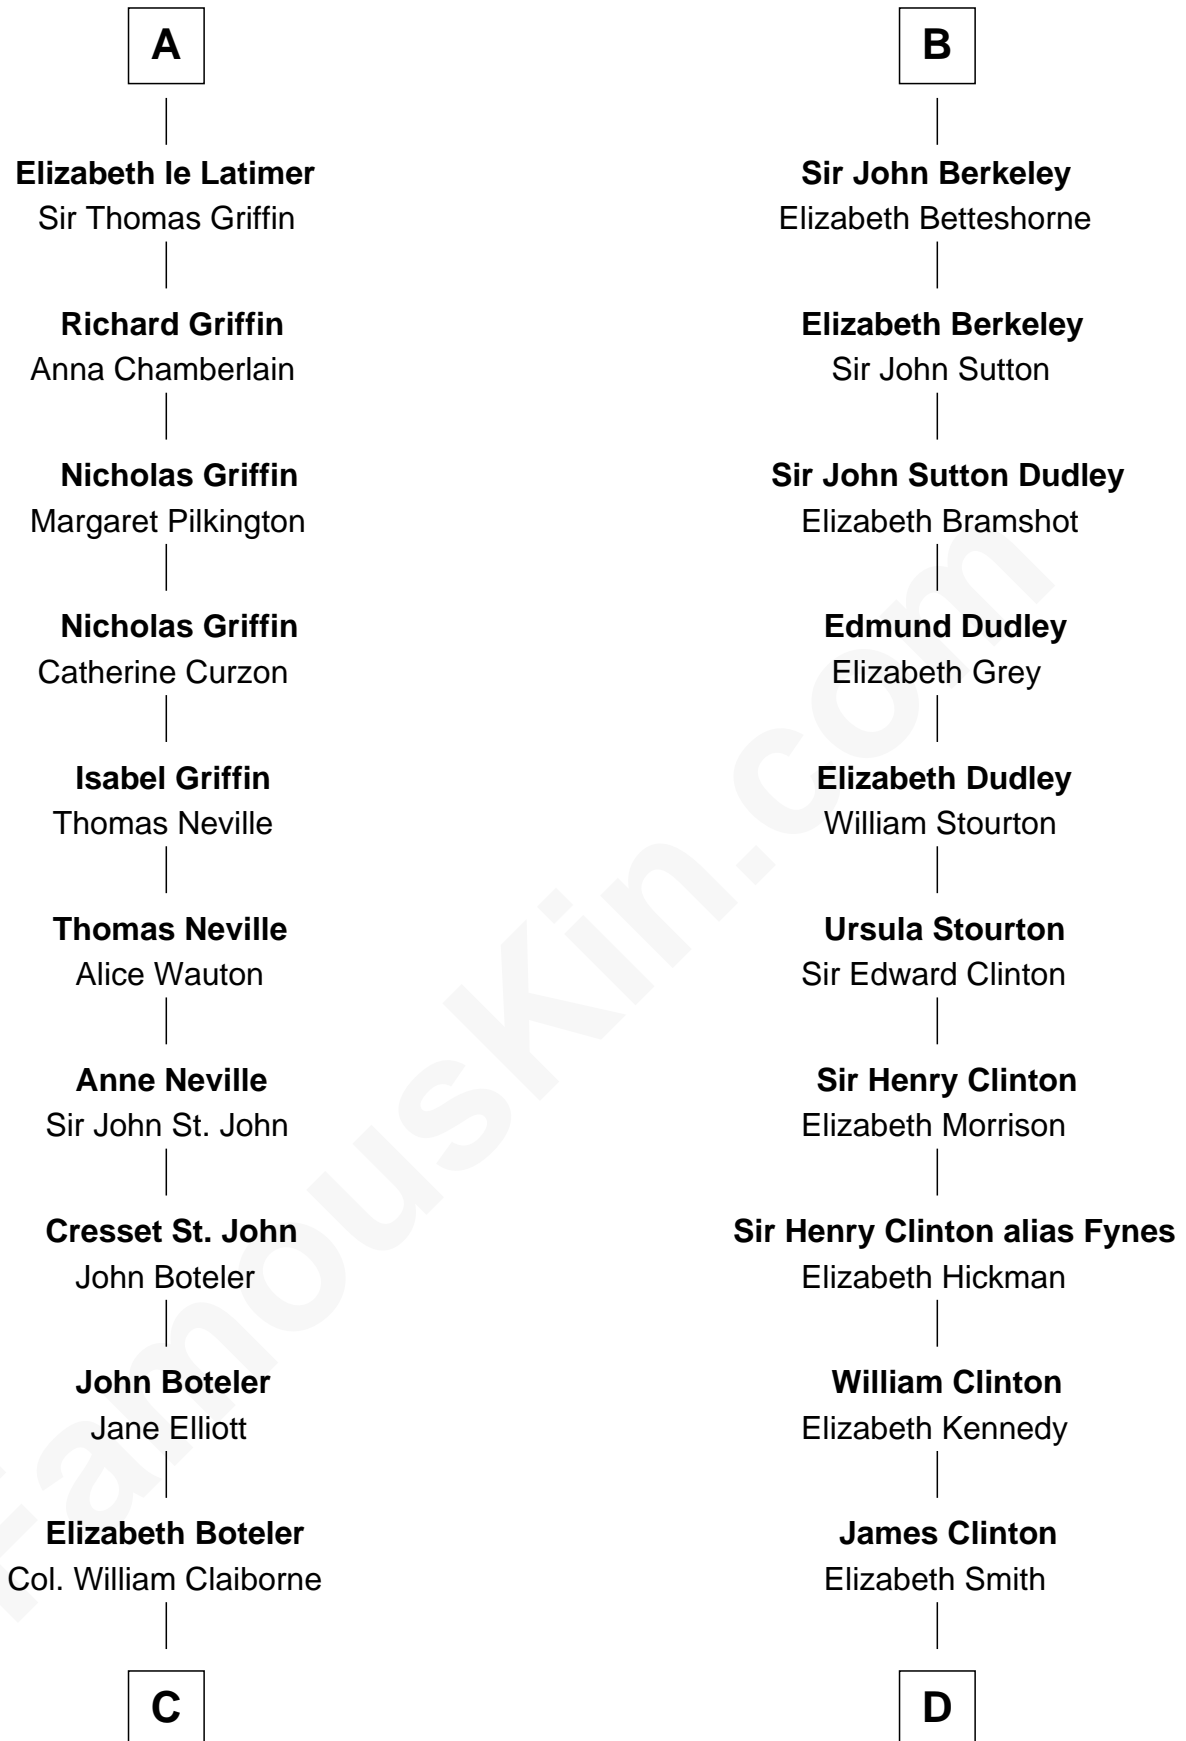

FamousKin.com
Relationship Chart of
William C. C. Claiborne
1st Governor of Louisiana

19th cousin 2 times removed of

DeWitt Clinton
6th Governor of New York

Uhtred of Galloway
 Gunnild of Dunbar

C

Thomas Claiborne

Sarah Fenn

Thomas Claiborne

Ann Fox

Nathaniel Claiborne

Jane Cole

William Claiborne

Mary Leigh

William C. C. Claiborne

1st Governor of Louisiana

D

Charles Clinton

Elizabeth Denniston

Gen. James Clinton

Mary DeWitt

DeWitt Clinton

6th Governor of New York