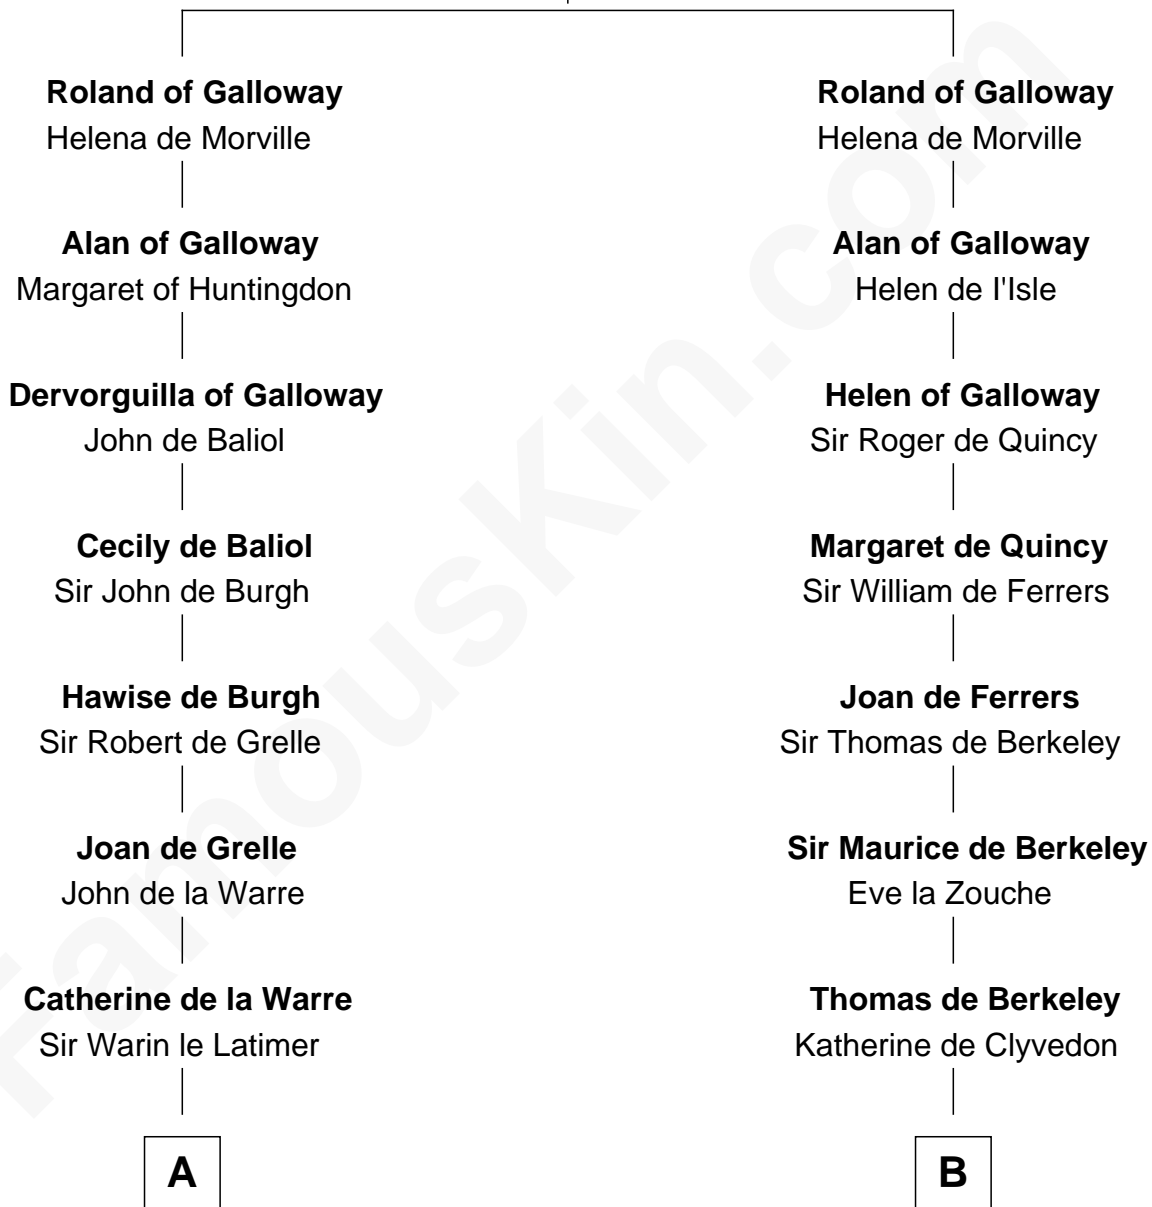

FamousKin.com
Relationship Chart of
William C. C. Claiborne
1st Governor of Louisiana

19th cousin 2 times removed of

DeWitt Clinton
6th Governor of New York

Uhtred of Galloway
 Gunnild of Dunbar

C

Thomas Claiborne

Sarah Fenn

Thomas Claiborne

Ann Fox

Nathaniel Claiborne

Jane Cole

William Claiborne

Mary Leigh

William C. C. Claiborne

1st Governor of Louisiana

D

Charles Clinton

Elizabeth Denniston

Gen. James Clinton

Mary DeWitt

DeWitt Clinton

6th Governor of New York