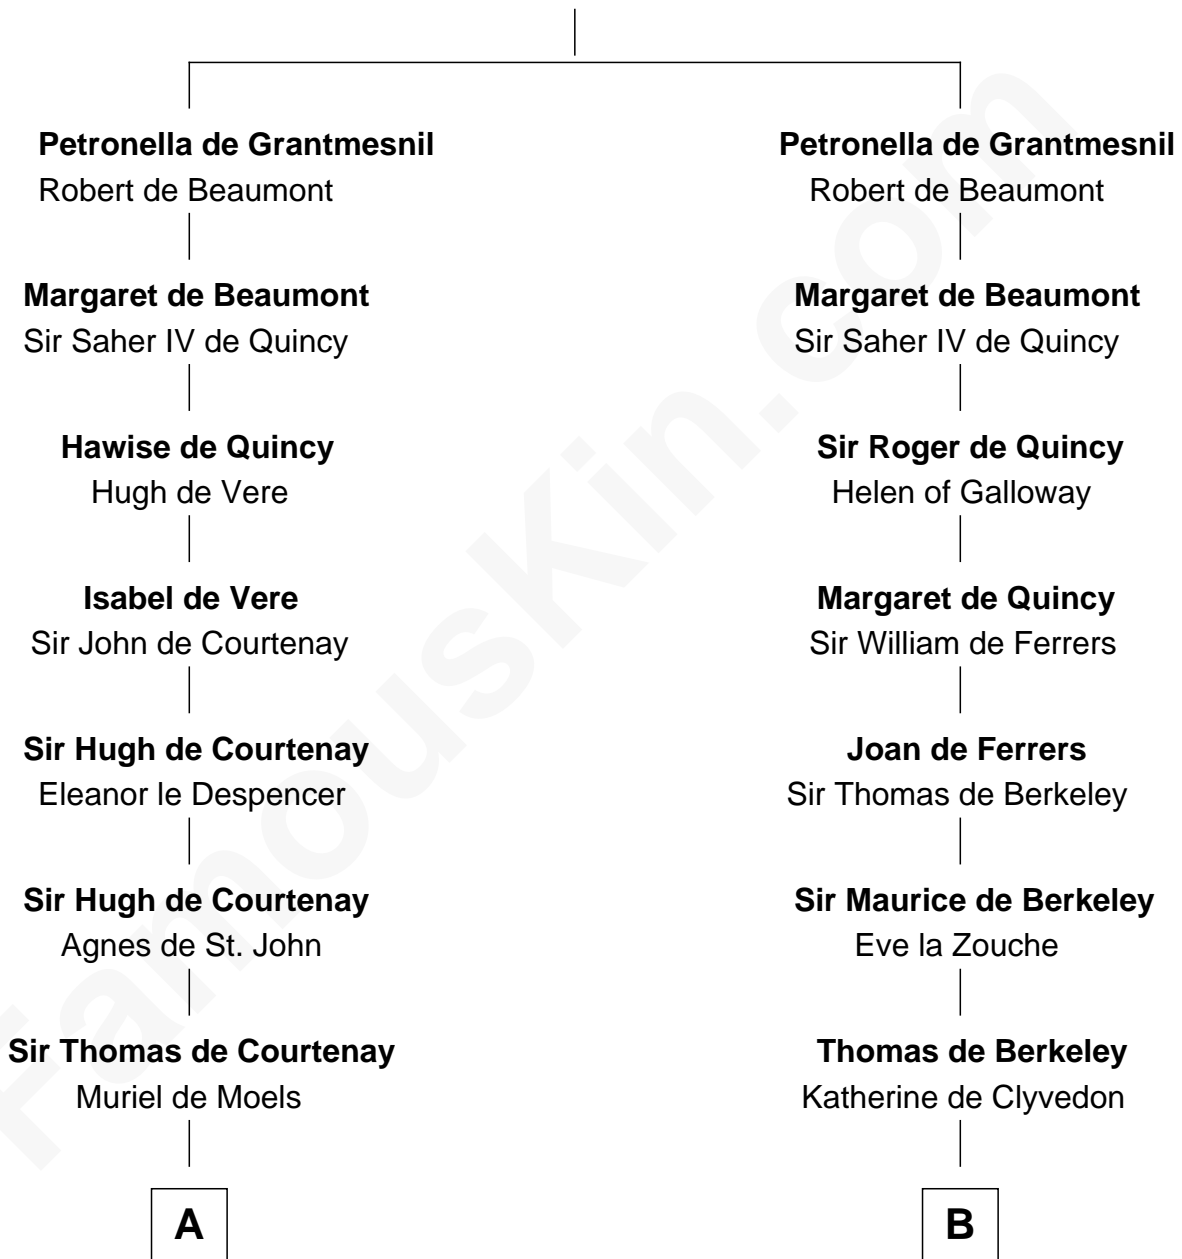

**FamousKin.com**  
**Relationship Chart of**  
**William C. C. Claiborne**  
*1st Governor of Louisiana*

**19th cousin 2 times removed of**  
**DeWitt Clinton**  
*6th Governor of New York*

**Hugh de Grantmesnil**

**C**

**Ann West**  
Henry Fox

**Ann Fox**  
Thomas Claiborne

**Nathaniel Claiborne**  
Jane Cole

**William Claiborne**  
Mary Leigh

**William C. C. Claiborne**  
*1st Governor of Louisiana*

**D**

**Charles Clinton**  
Elizabeth Denniston

**Gen. James Clinton**  
Mary DeWitt

**DeWitt Clinton**  
*6th Governor of New York*

FamousKin.com