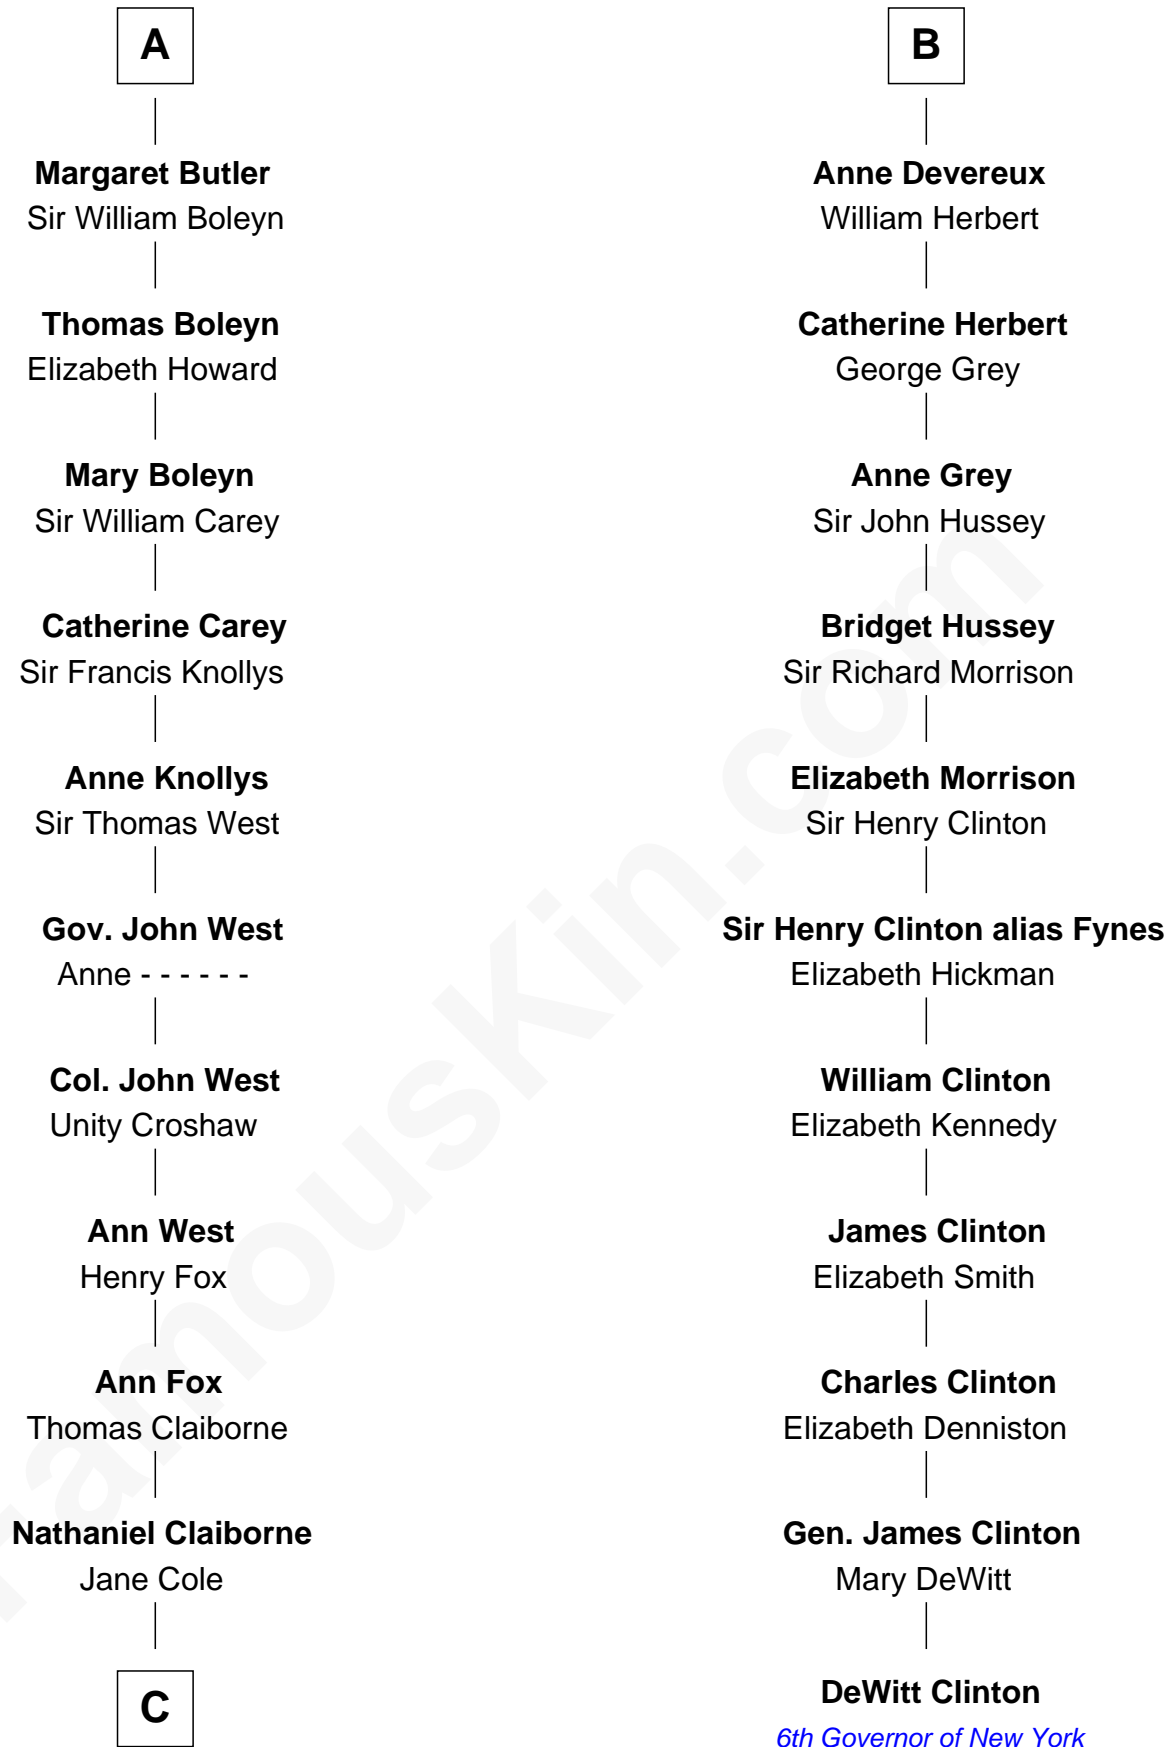

FamousKin.com Relationship Chart of

William C. C. Claiborne

1st Governor of Louisiana

17th cousin 1 time removed of

DeWitt Clinton

6th Governor of New York

Sir Humphrey de Bohun

Eleanor de Braiose

Humphrey de Bohun

Maud de Fiennes

Humphrey de Bohun

Elizabeth Plantagenet

Eleanor de Bohun

Sir James le Boteler

James le Boteler

Elizabeth Darcy

Sir Thebaud de Verdun

Sir Thebaud de Verdun

Maud Mortimer

Margery de Verdun

Sir John Crophull

Thomas Crophull

Sybil Delabere

Agnes Crophull

Sir Walter Devereux

Sir Walter Devereux

Elizabeth Bromwich

Sir Walter Devereux

Elizabeth Merbery

B

C

William Claiborne