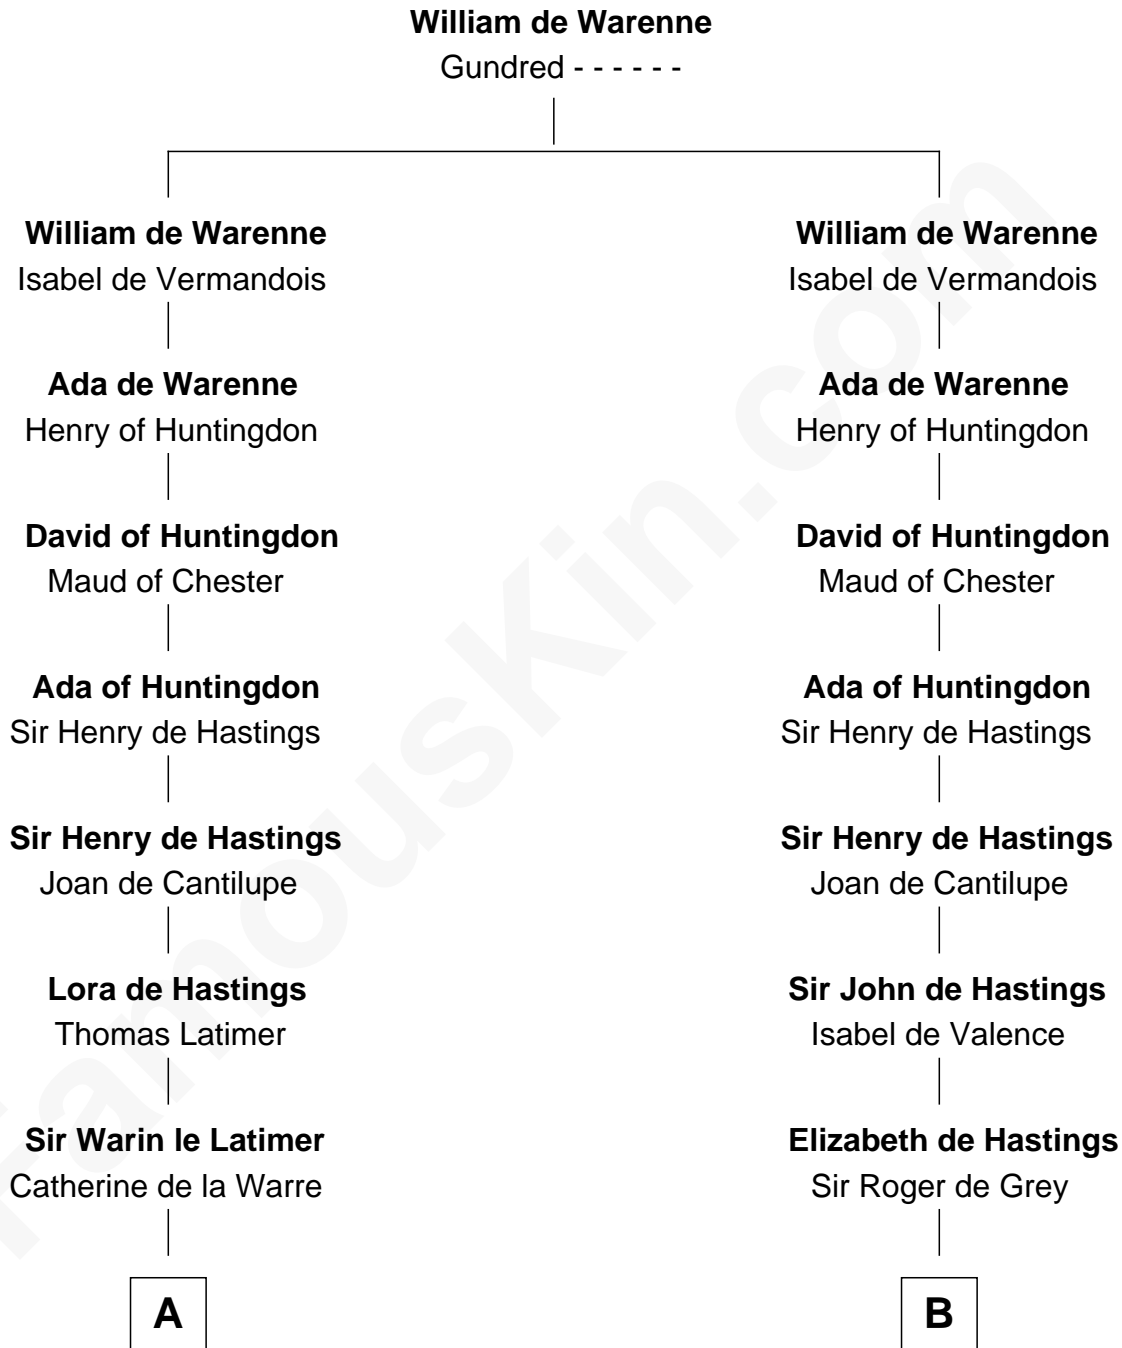

FamousKin.com Relationship Chart of

William C. C. Claiborne

1st Governor of Louisiana

20th cousin 1 time removed of

DeWitt Clinton

6th Governor of New York

C

Thomas Claiborne

Sarah Fenn

Thomas Claiborne

Ann Fox

Nathaniel Claiborne

Jane Cole

William Claiborne

Mary Leigh

William C. C. Claiborne

DeWitt Clinton

6th Governor of New York