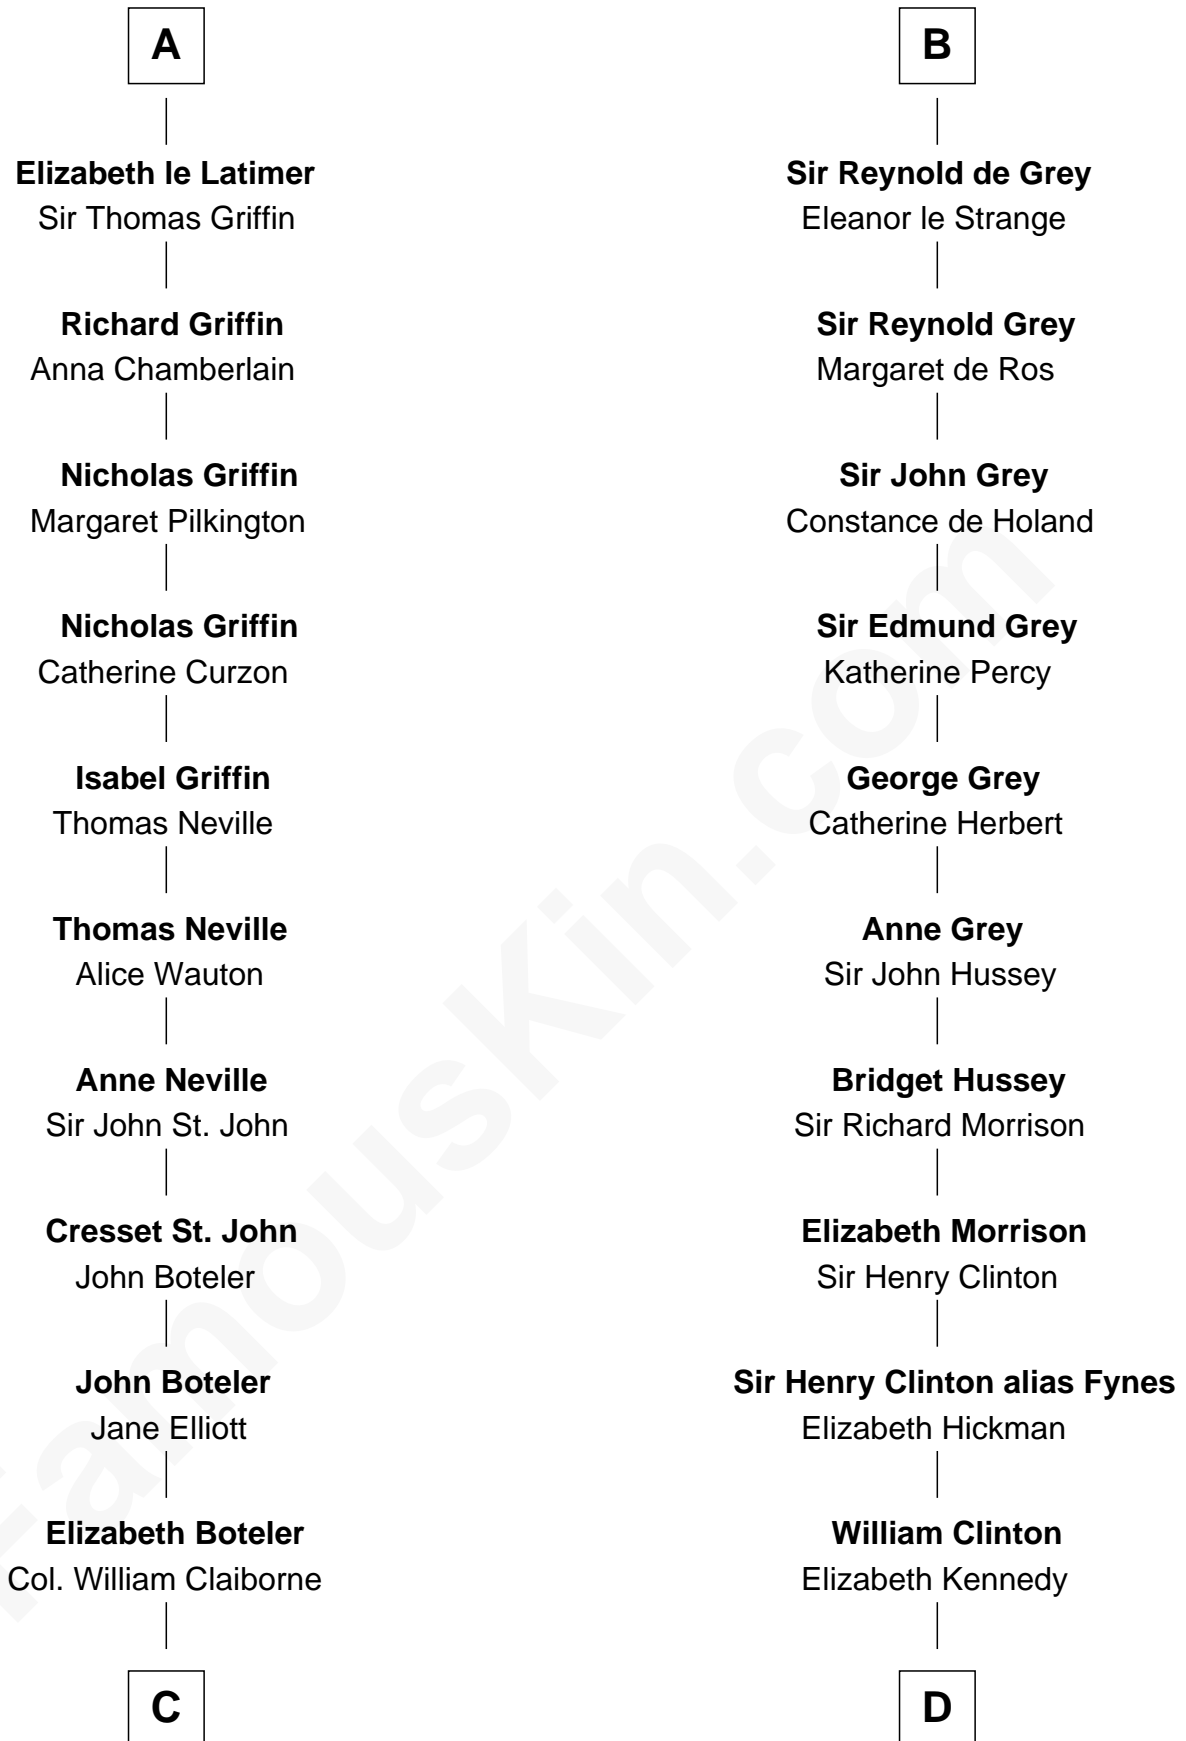

FamousKin.com Relationship Chart of

William C. C. Claiborne

1st Governor of Louisiana

20th cousin 1 time removed of

DeWitt Clinton

6th Governor of New York

C

Thomas Claiborne

Sarah Fenn

Thomas Claiborne

Ann Fox

Nathaniel Claiborne

Jane Cole

William Claiborne

Mary Leigh

William C. C. Claiborne