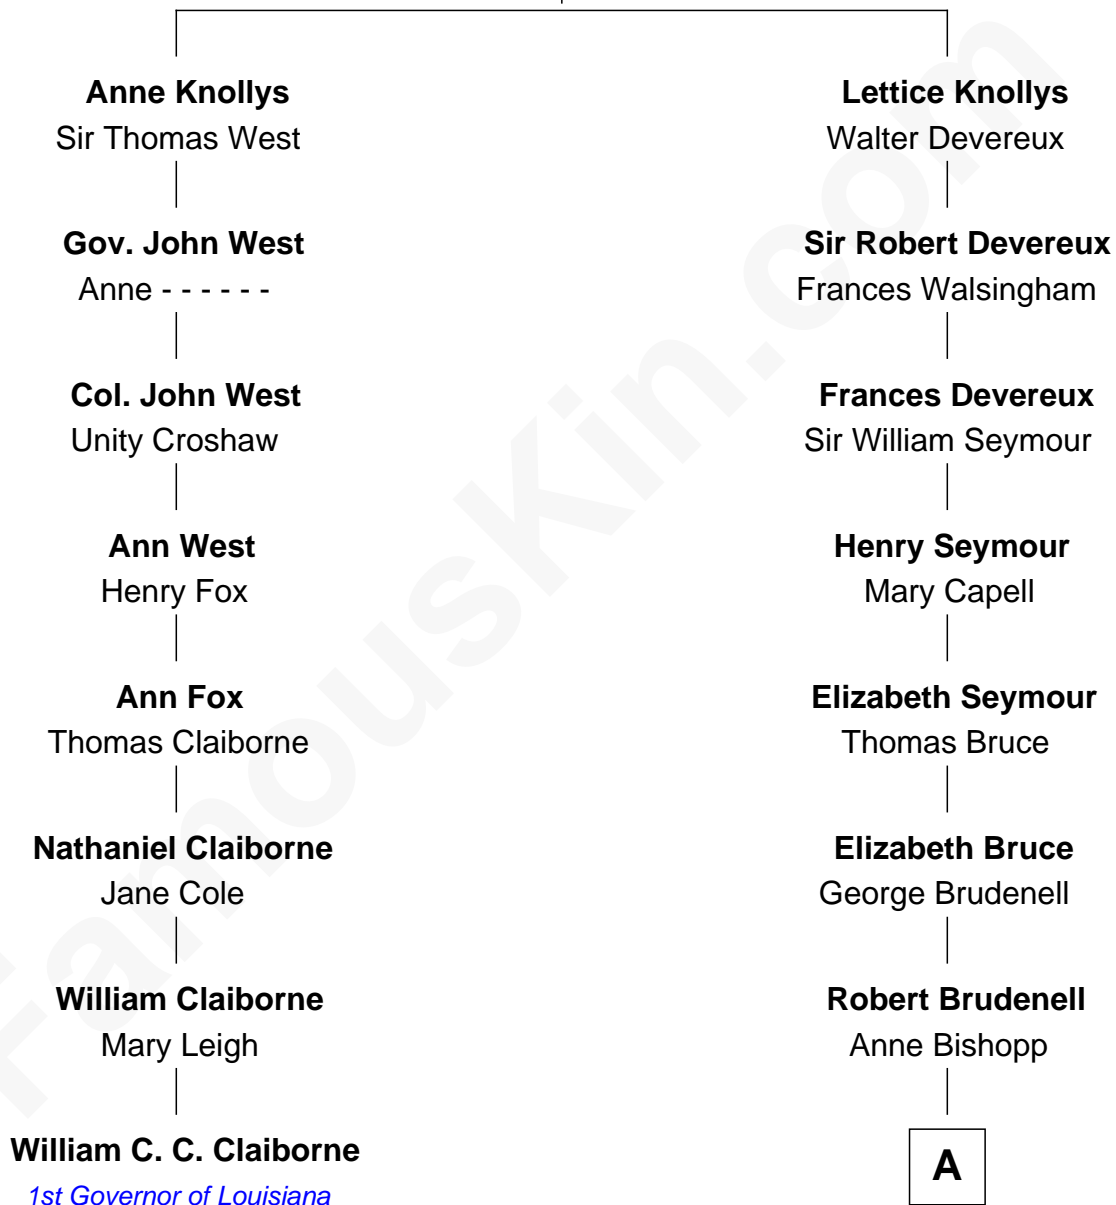

FamousKin.com Relationship Chart of

William C. C. Claiborne

1st Governor of Louisiana

7th cousin 1 time removed of

Lt. Gen. James Brudenell

Leader of the "Charge of the Light Brigade"

Sir Francis Knollys

Catherine Carey

A

Robert Brudenell
Penelope Anne Cooke

Lt. Gen. James Brudenell
Charge of the Light Brigade Leader

FamousKin.com