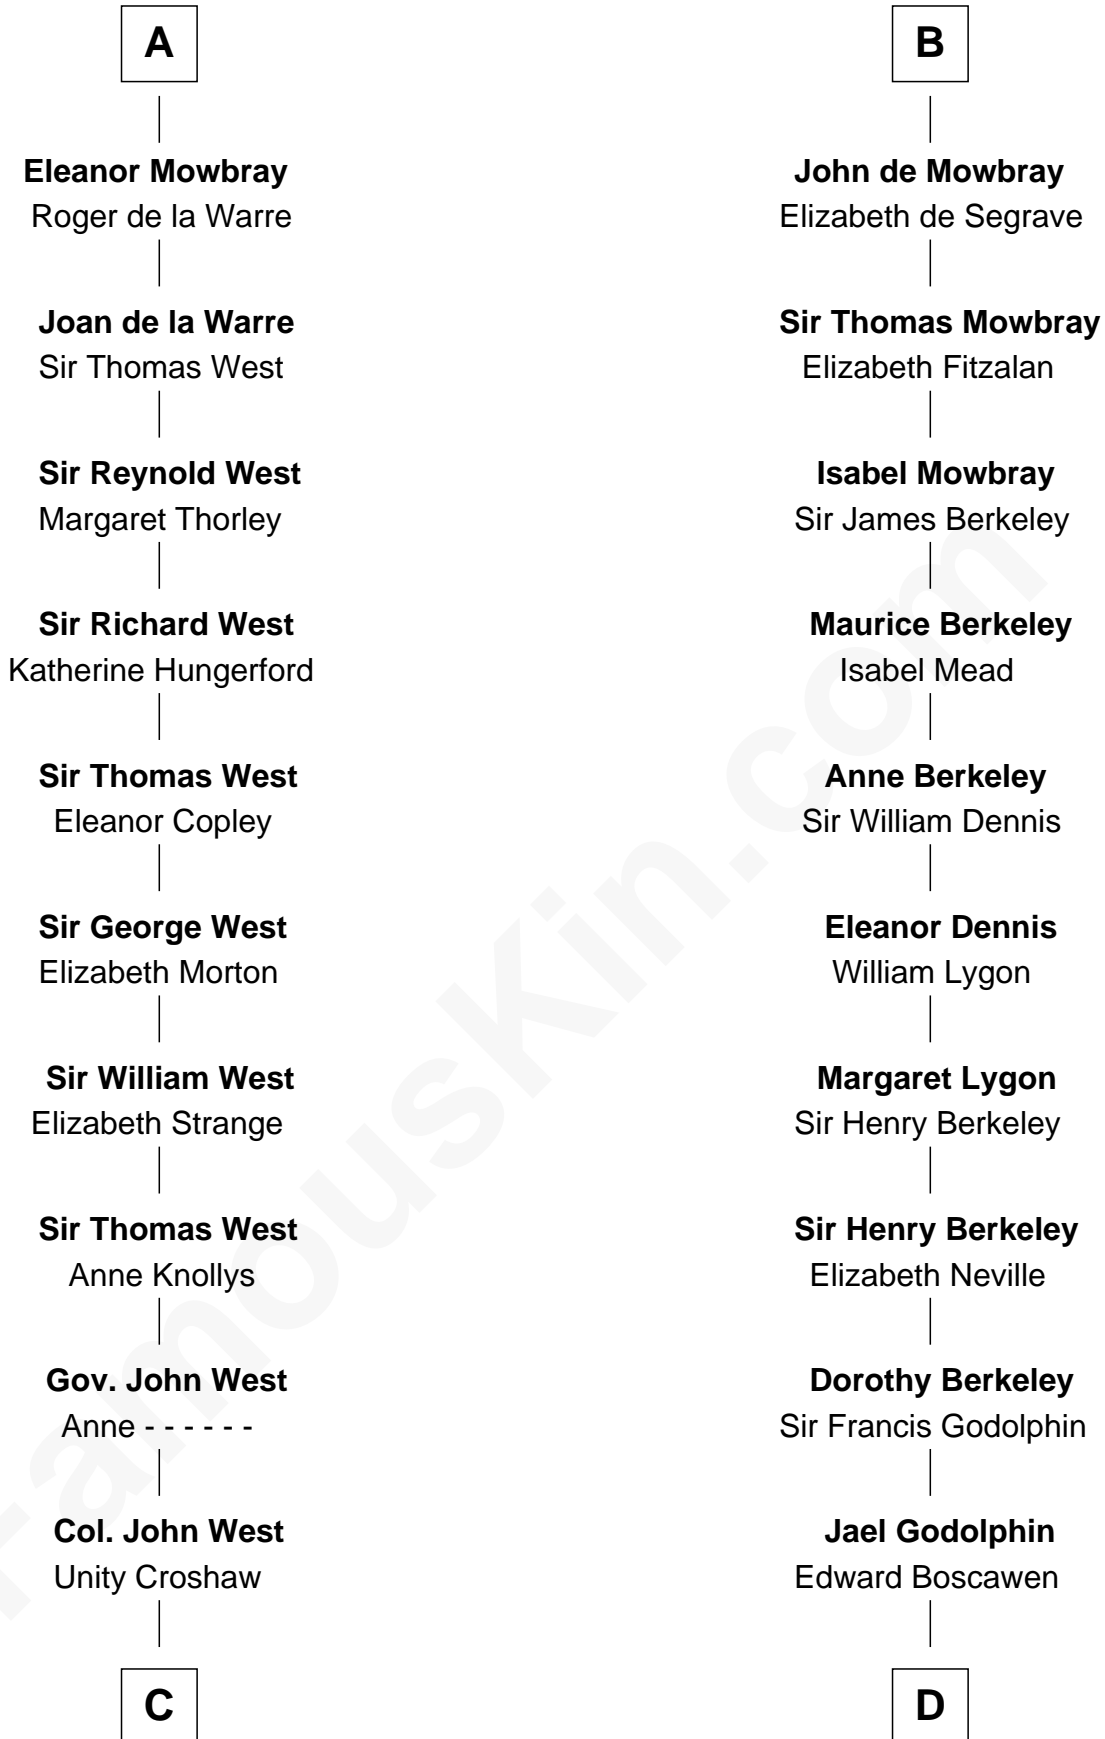

FamousKin.com Relationship Chart of

William C. C. Claiborne

1st Governor of Louisiana

21st cousin of

Lt. Gen. James Brudenell

Leader of the "Charge of the Light Brigade"

Nele d'Aubenev
Gundred de Gournay

Roger de Mowbray
Alice de Gaunt

Nele de Mowbray
Mabel - - - - -

William de Mowbray
Avice - - - - -

Roger de Mowbray
Maud de Beauchamp

Sir Roger de Mowbray
Roese de Clare

Sir John de Mowbray
Aline de Braiose

John de Mowbray
Joan of Lancaster

A

Roger de Mowbray
Alice de Gaunt

Nele de Mowbray
Mabel - - - - -

William de Mowbray
Avice - - - - -

Roger de Mowbray
Maud de Beauchamp

Sir Roger de Mowbray
Roese de Clare

Sir John de Mowbray
Aline de Braiose

John de Mowbray
Joan of Lancaster

B

C

Ann West
Henry Fox

Ann Fox
Thomas Claiborne

Nathaniel Claiborne
Jane Cole

William Claiborne
Mary Leigh

William C. C. Claiborne
1st Governor of Louisiana