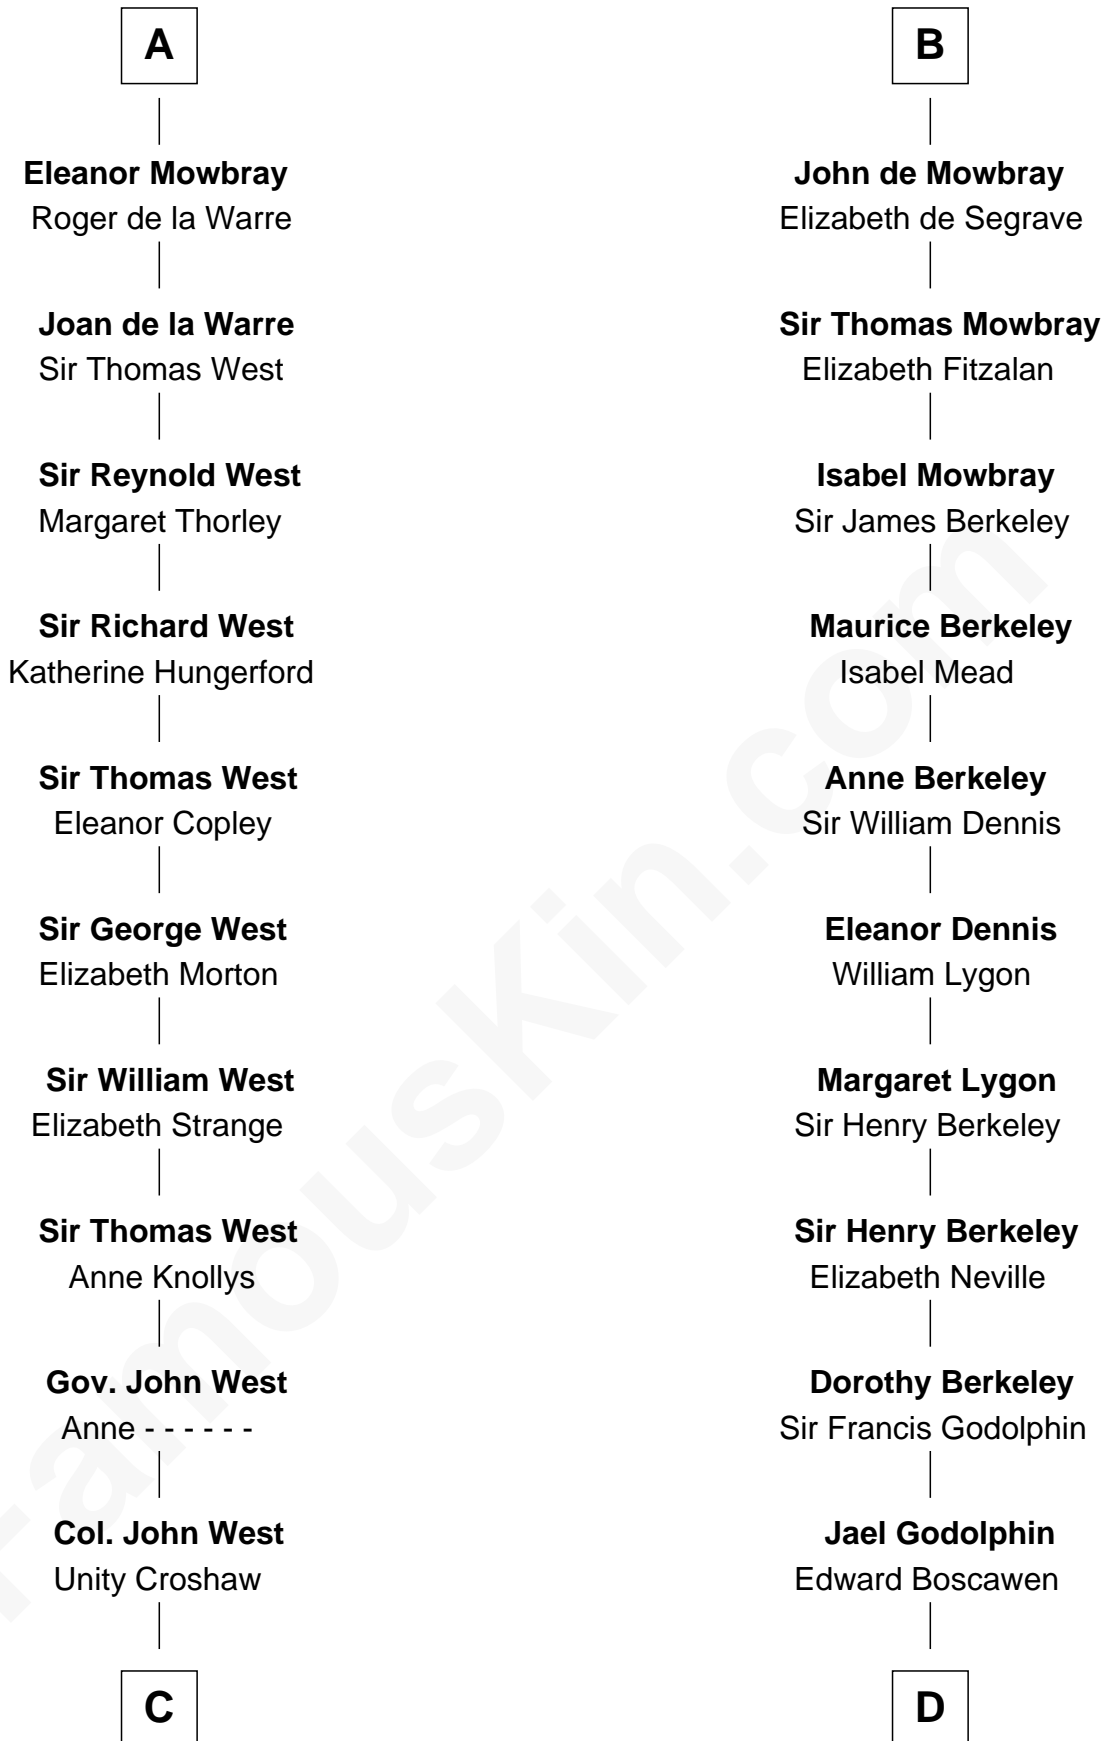

FamousKin.com Relationship Chart of

William C. C. Claiborne

1st Governor of Louisiana

21st cousin of

Lt. Gen. James Brudenell

Leader of the "Charge of the Light Brigade"

Walter de Gaunt

Maud of Brittany

C

Ann West
Henry Fox

Ann Fox
Thomas Claiborne

Nathaniel Claiborne
Jane Cole

William Claiborne
Mary Leigh

William C. C. Claiborne
1st Governor of Louisiana

D

Hugh Boscawen
Charlotte Godfrey