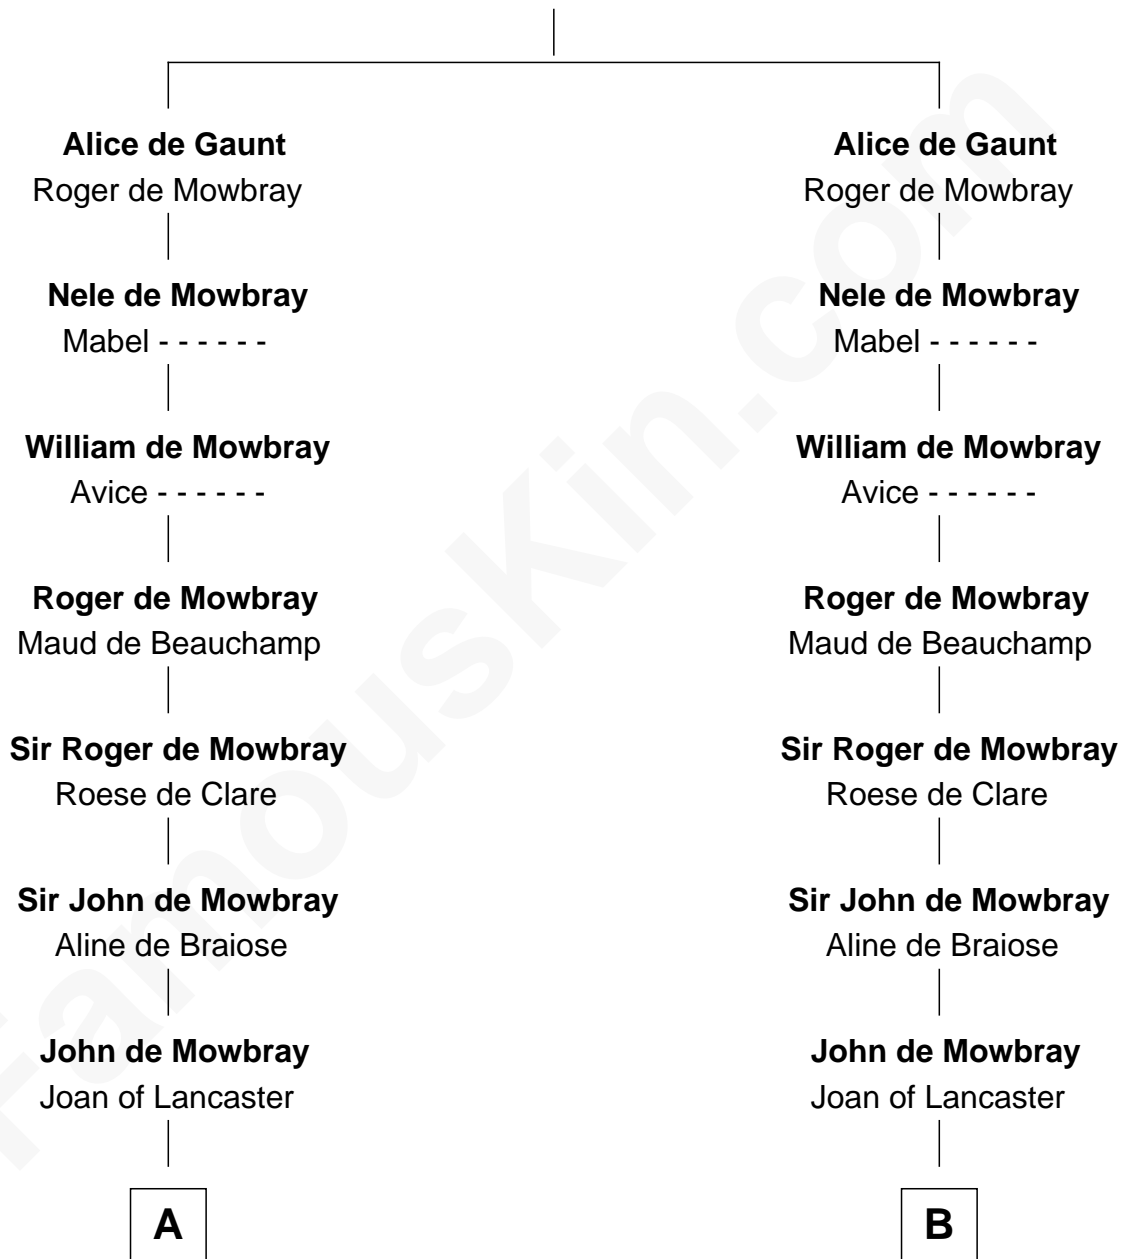

FamousKin.com Relationship Chart of

William C. C. Claiborne

1st Governor of Louisiana

21st cousin of

Lt. Gen. James Brudenell

Leader of the "Charge of the Light Brigade"

Walter de Gaunt

Maud of Brittany

C

Ann West
Henry Fox

Ann Fox
Thomas Claiborne

Nathaniel Claiborne
Jane Cole

William Claiborne
Mary Leigh

William C. C. Claiborne
1st Governor of Louisiana

D

Hugh Boscawen
Charlotte Godfrey