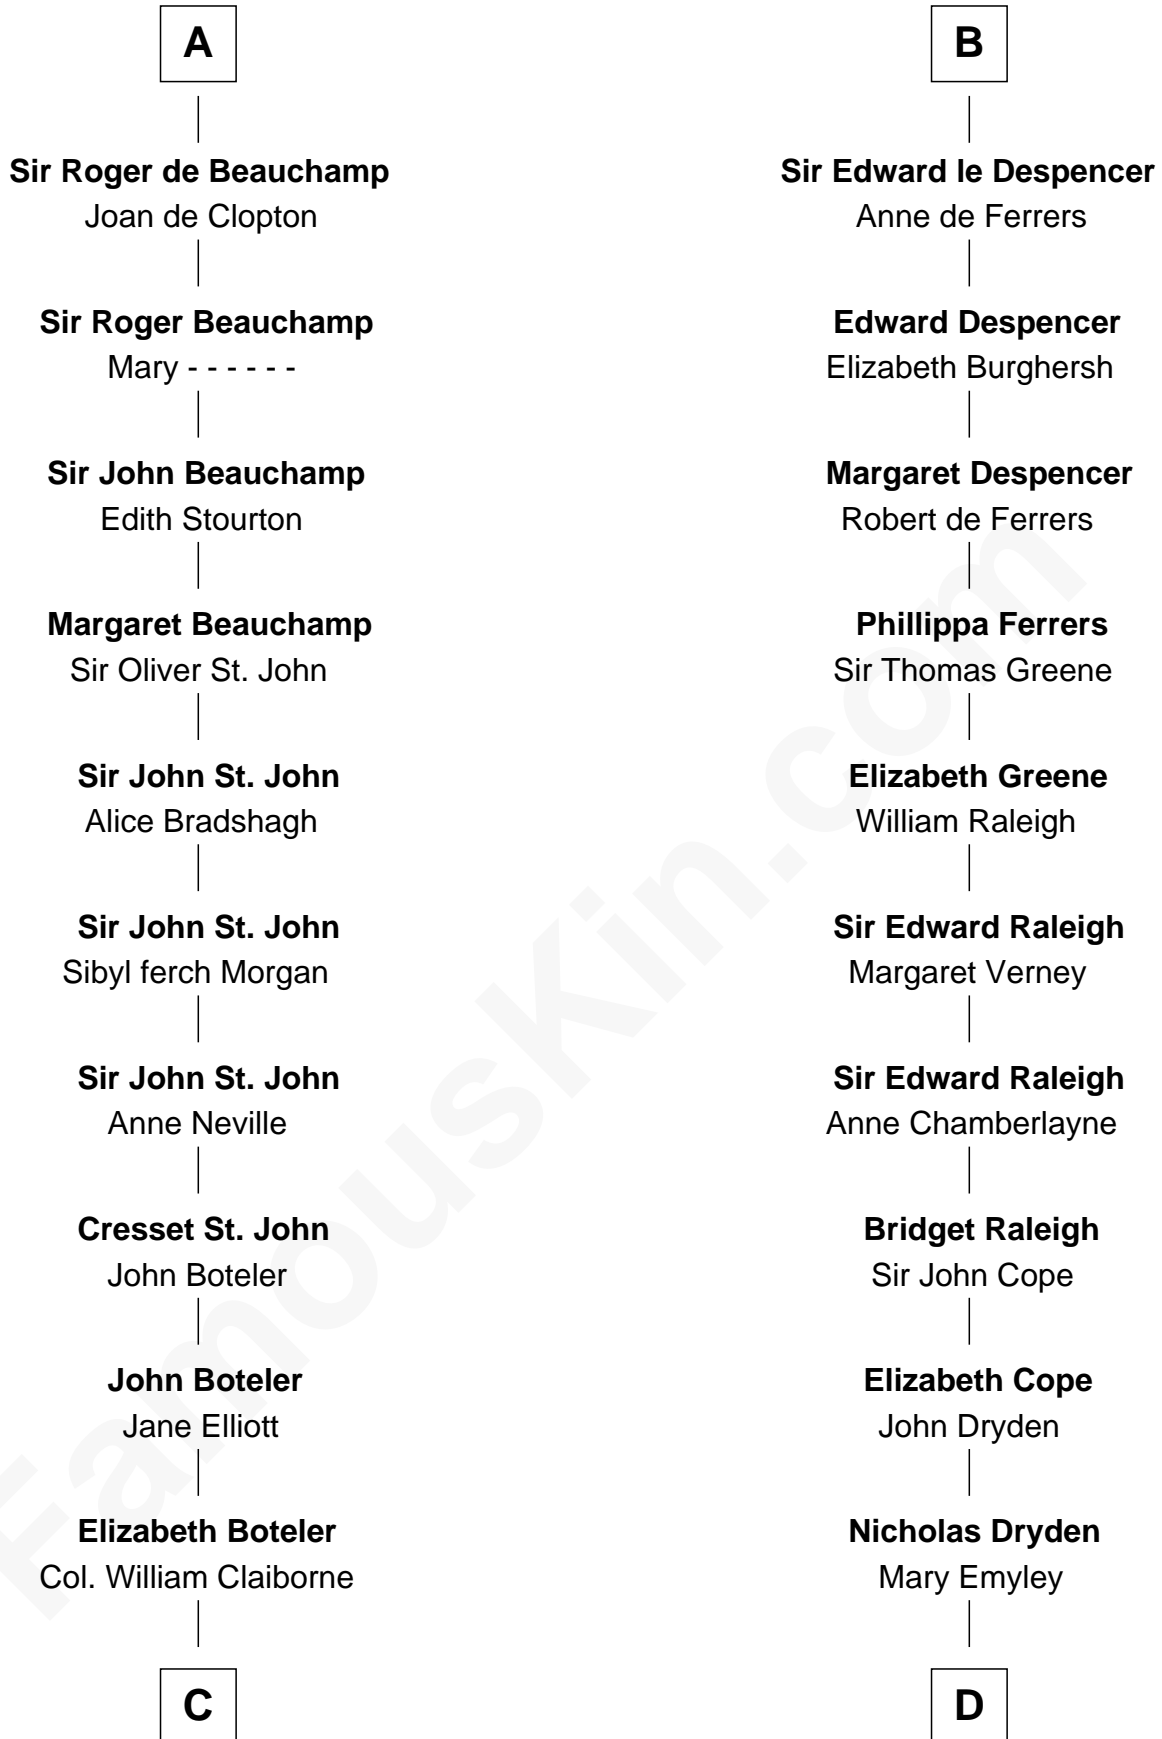

**FamousKin.com**  
**Relationship Chart of**  
**William C. C. Claiborne**  
*1st Governor of Louisiana*

19th cousin 2 times removed of

**Jonathan Swift**  
*Author of Gulliver's Travels*

**Simon de St. Liz**  
 Isabel of Leicester

**C**

**Thomas Claiborne**

Sarah Fenn

**Thomas Claiborne**

Ann Fox

**Nathaniel Claiborne**

Jane Cole

**William Claiborne**