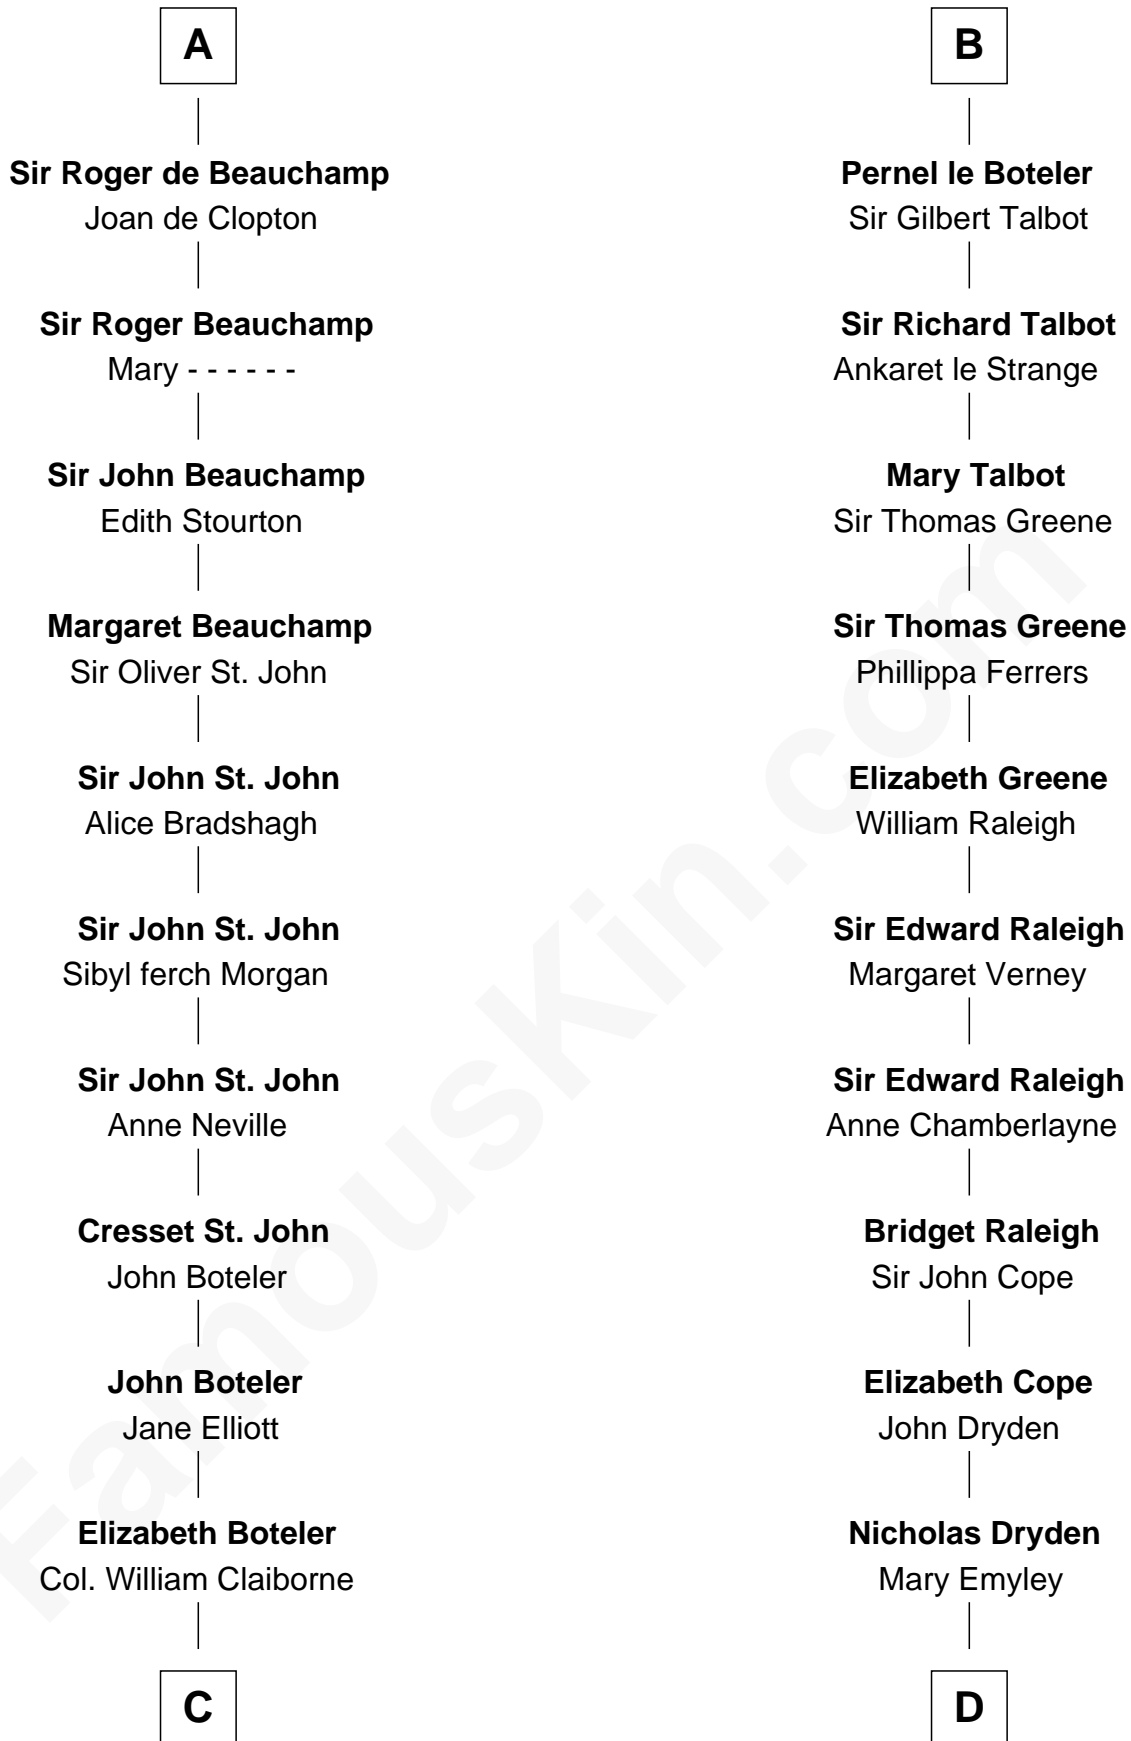

**FamousKin.com**  
**Relationship Chart of**  
**William C. C. Claiborne**  
*1st Governor of Louisiana*

19th cousin 2 times removed of

**Jonathan Swift**  
*Author of Gulliver's Travels*

**William de Say**

-----

**C**

**Thomas Claiborne**

Sarah Fenn

**Thomas Claiborne**

Ann Fox

**Nathaniel Claiborne**

Jane Cole