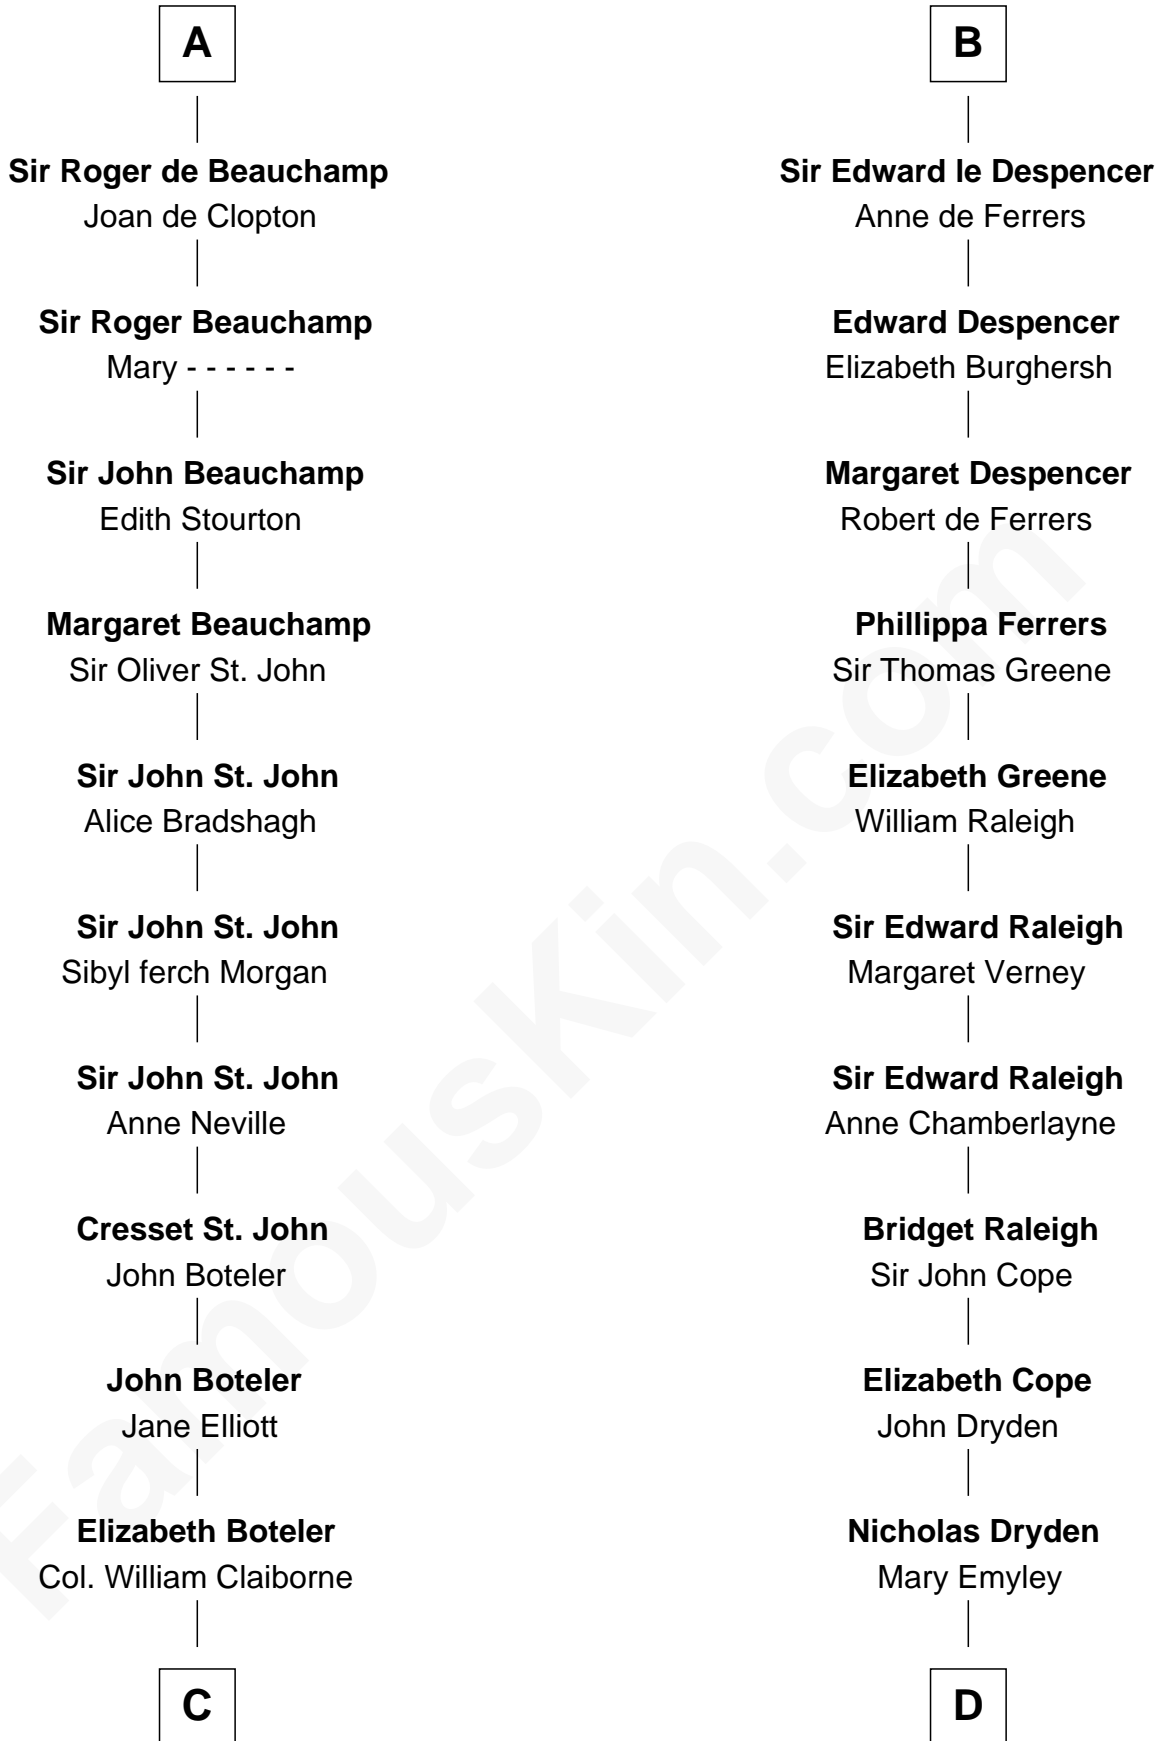

FamousKin.com
Relationship Chart of
William C. C. Claiborne
1st Governor of Louisiana

19th cousin 2 times removed of

Jonathan Swift
Author of Gulliver's Travels

Henry de Newburgh

C

Thomas Claiborne

Sarah Fenn

Thomas Claiborne

Ann Fox

Nathaniel Claiborne

Jane Cole

William Claiborne

Mary Leigh

William C. C. Claiborne

1st Governor of Louisiana