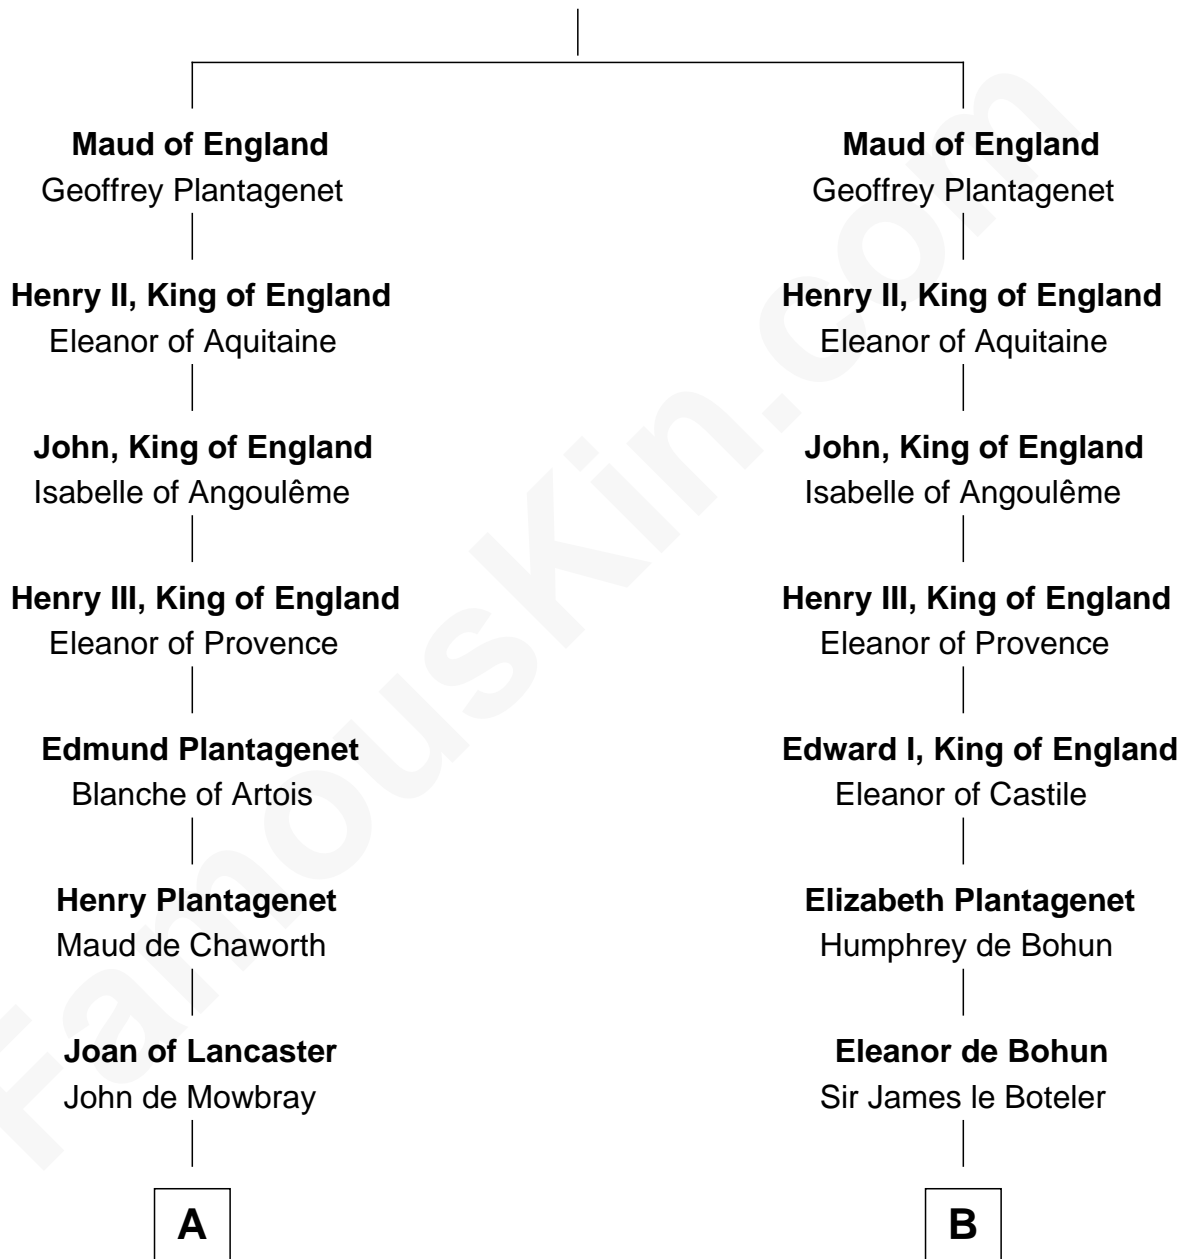

FamousKin.com
Relationship Chart of
William C. C. Claiborne
1st Governor of Louisiana

19th cousin 2 times removed of

Jonathan Swift
Author of Gulliver's Travels

Henry I, King of England
 Maud of Scotland

C

Ann West
Henry Fox

Ann Fox
Thomas Claiborne

Nathaniel Claiborne
Jane Cole

William Claiborne
Mary Leigh

William C. C. Claiborne
1st Governor of Louisiana

D

Elizabeth Dryden
Rev. Thomas Swift

Jonathan Swift
Abigail Erick

Jonathan Swift
Author of Gulliver's Travels

FamousKin.com