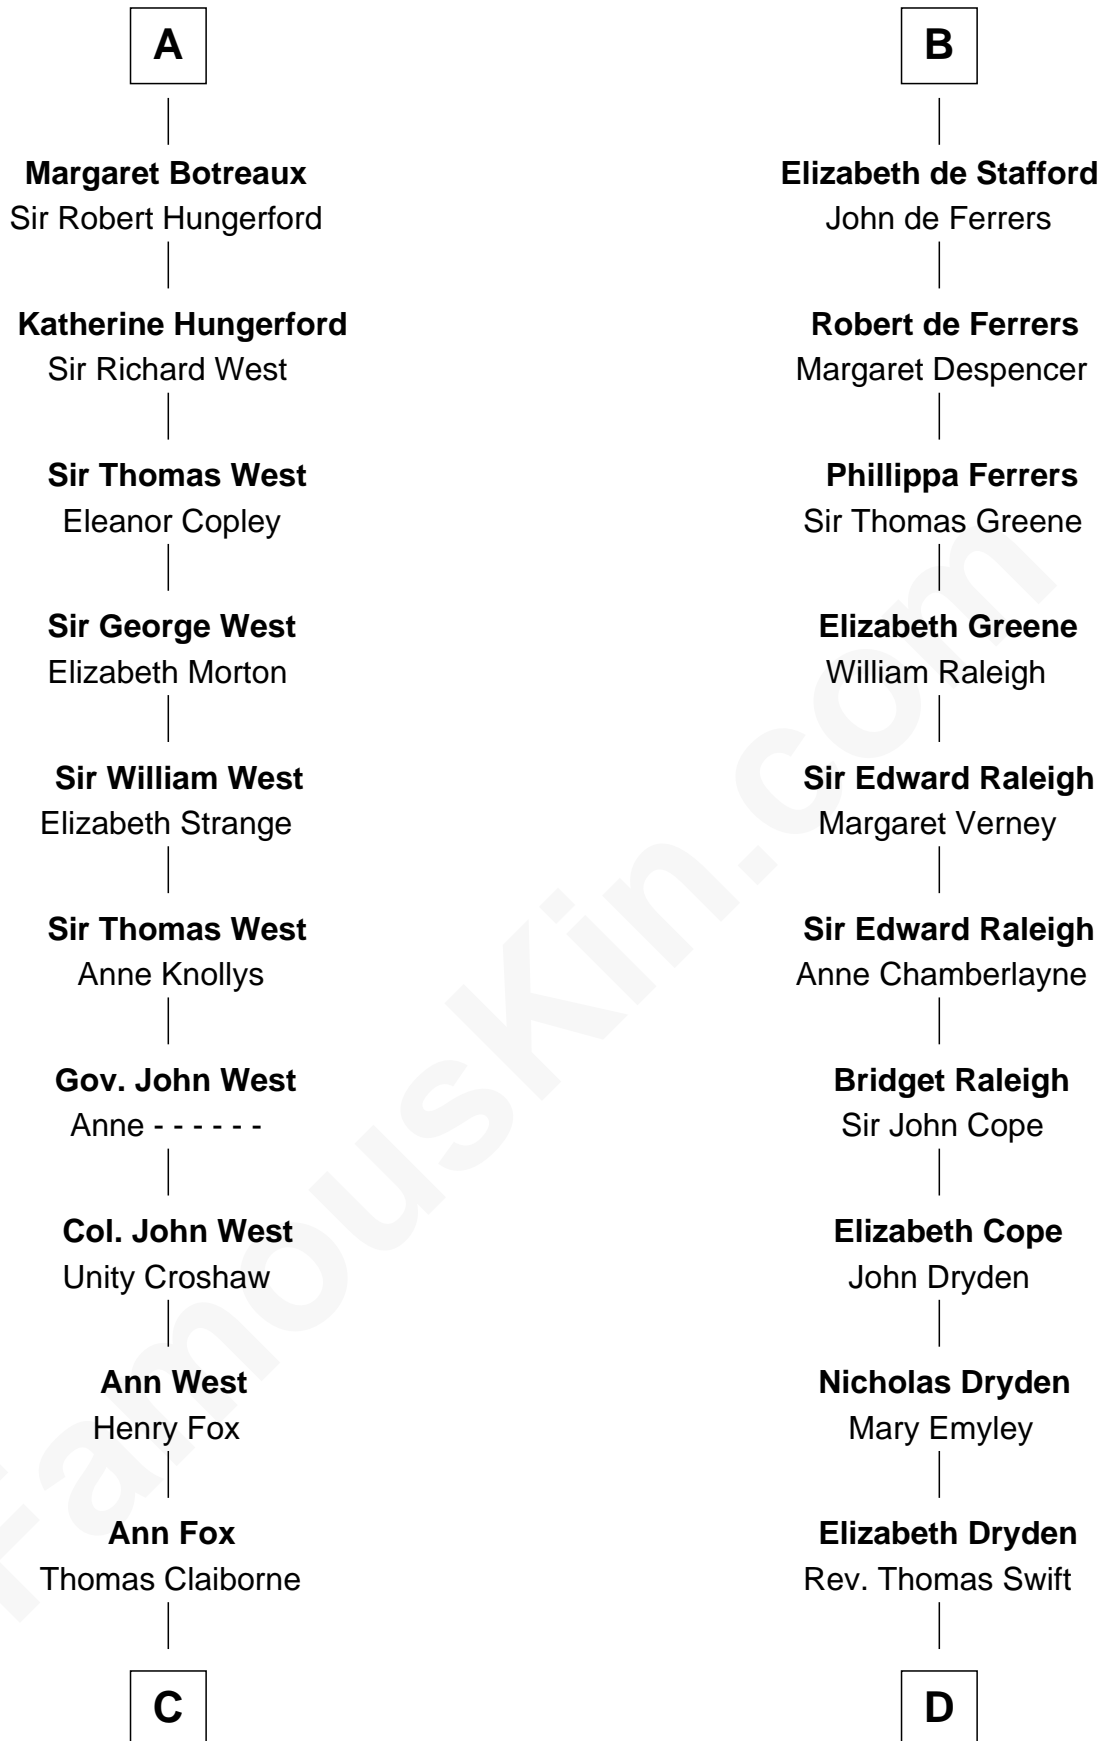

# FamousKin.com Relationship Chart of

**William C. C. Claiborne**

*1st Governor of Louisiana*

18th cousin 1 time removed of

**Jonathan Swift**

*Author of Gulliver's Travels*

**Alfonso IX, King of Leon**

Berengaria of Castile

FamousKin.com