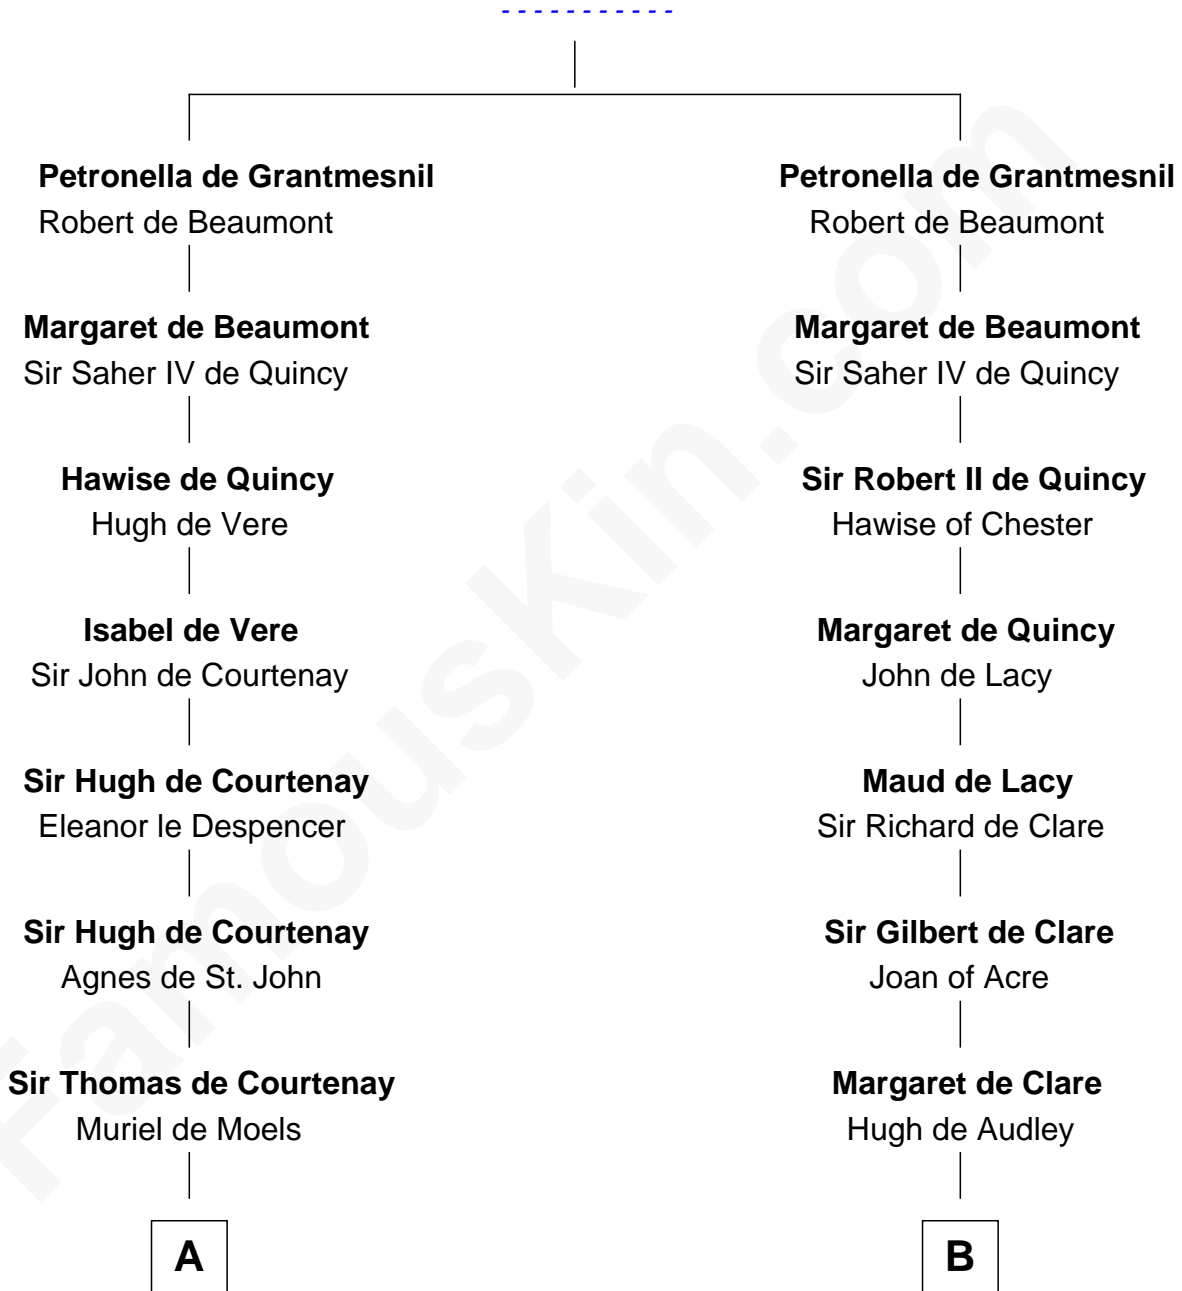

**FamousKin.com**  
**Relationship Chart of**  
**William C. C. Claiborne**  
*1st Governor of Louisiana*

19th cousin 2 times removed of

**Jonathan Swift**  
*Author of Gulliver's Travels*

**Hugh de Grantmesnil**

**C**

**Ann West**  
Henry Fox

**Ann Fox**  
Thomas Claiborne

**Nathaniel Claiborne**  
Jane Cole

**William Claiborne**  
Mary Leigh

**William C. C. Claiborne**  
*1st Governor of Louisiana*

**D**

**Elizabeth Dryden**  
Rev. Thomas Swift

**Jonathan Swift**  
Abigail Erick

**Jonathan Swift**  
*Author of Gulliver's Travels*

FamousKin.com