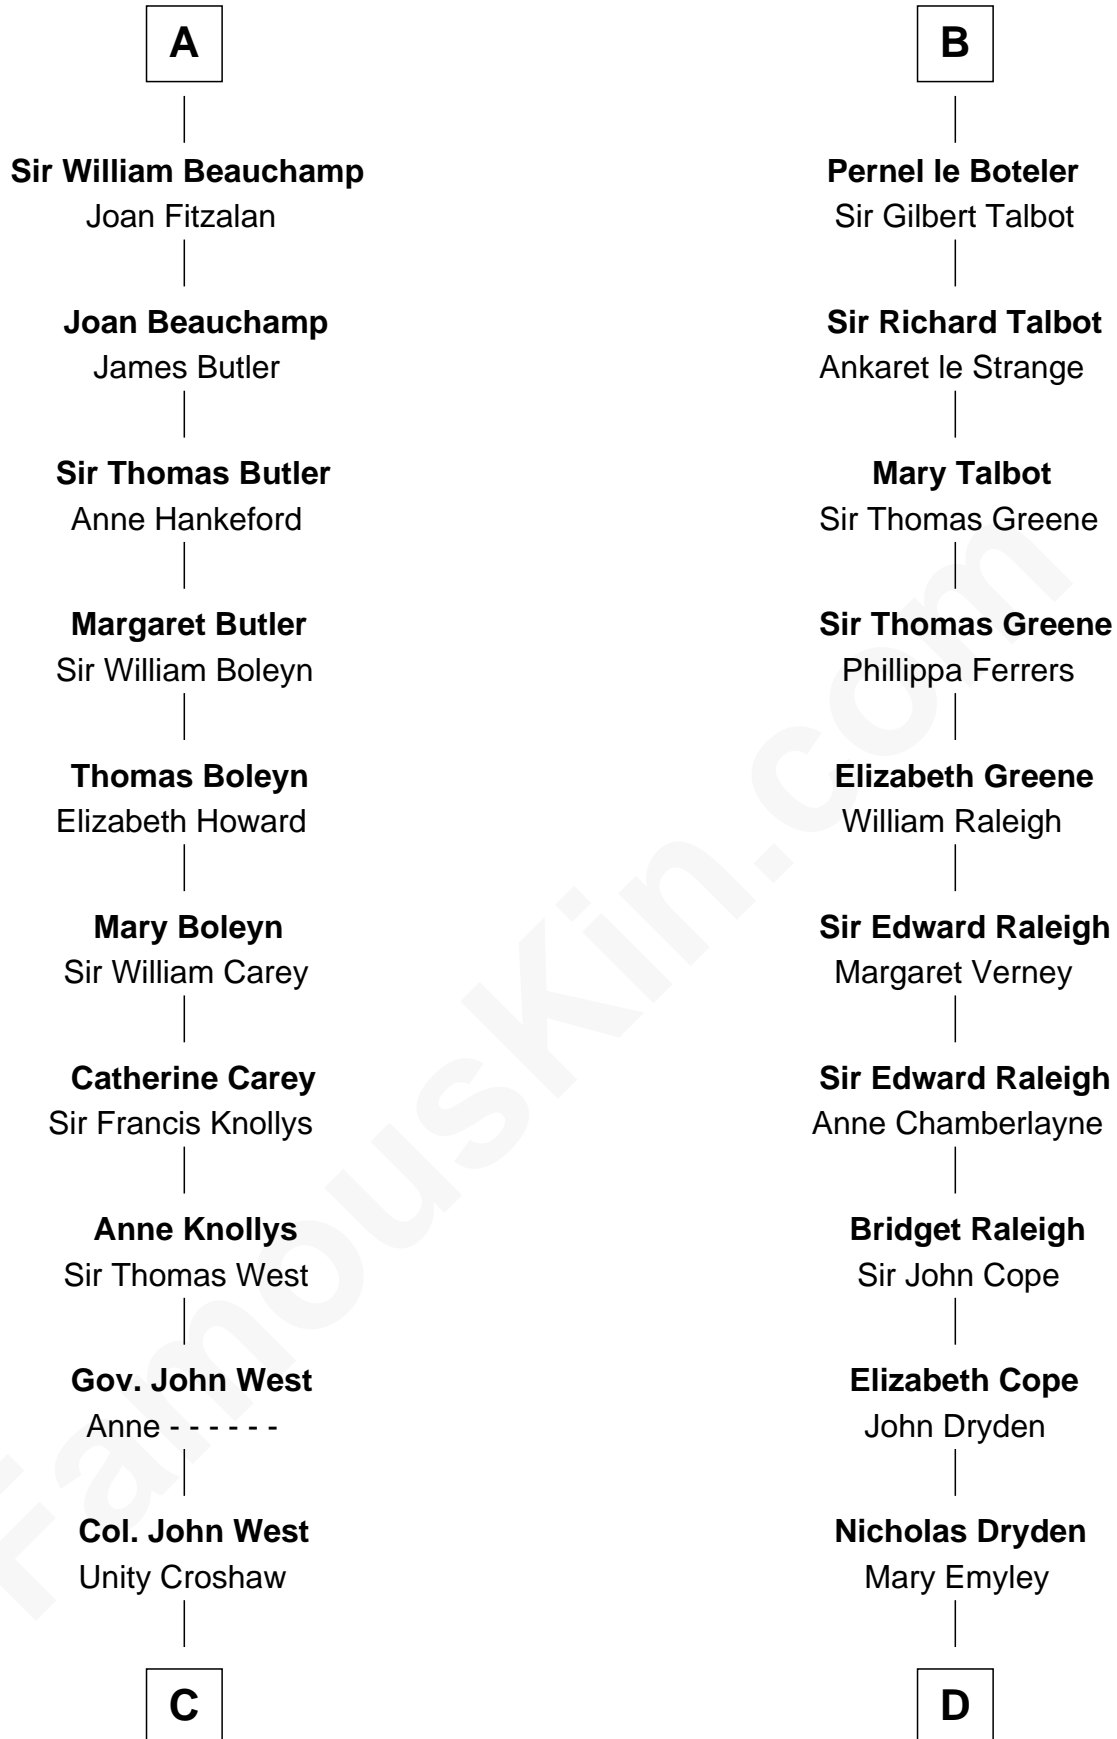

FamousKin.com
Relationship Chart of
William C. C. Claiborne
1st Governor of Louisiana

19th cousin 2 times removed of
Jonathan Swift
Author of Gulliver's Travels

Gilbert Fitzrichard de Clare
 Adeliza de Clermont-en-Beauvaisis

C

Ann West
Henry Fox

Ann Fox
Thomas Claiborne

Nathaniel Claiborne
Jane Cole

William Claiborne
Mary Leigh

William C. C. Claiborne
1st Governor of Louisiana

D

Elizabeth Dryden
Rev. Thomas Swift