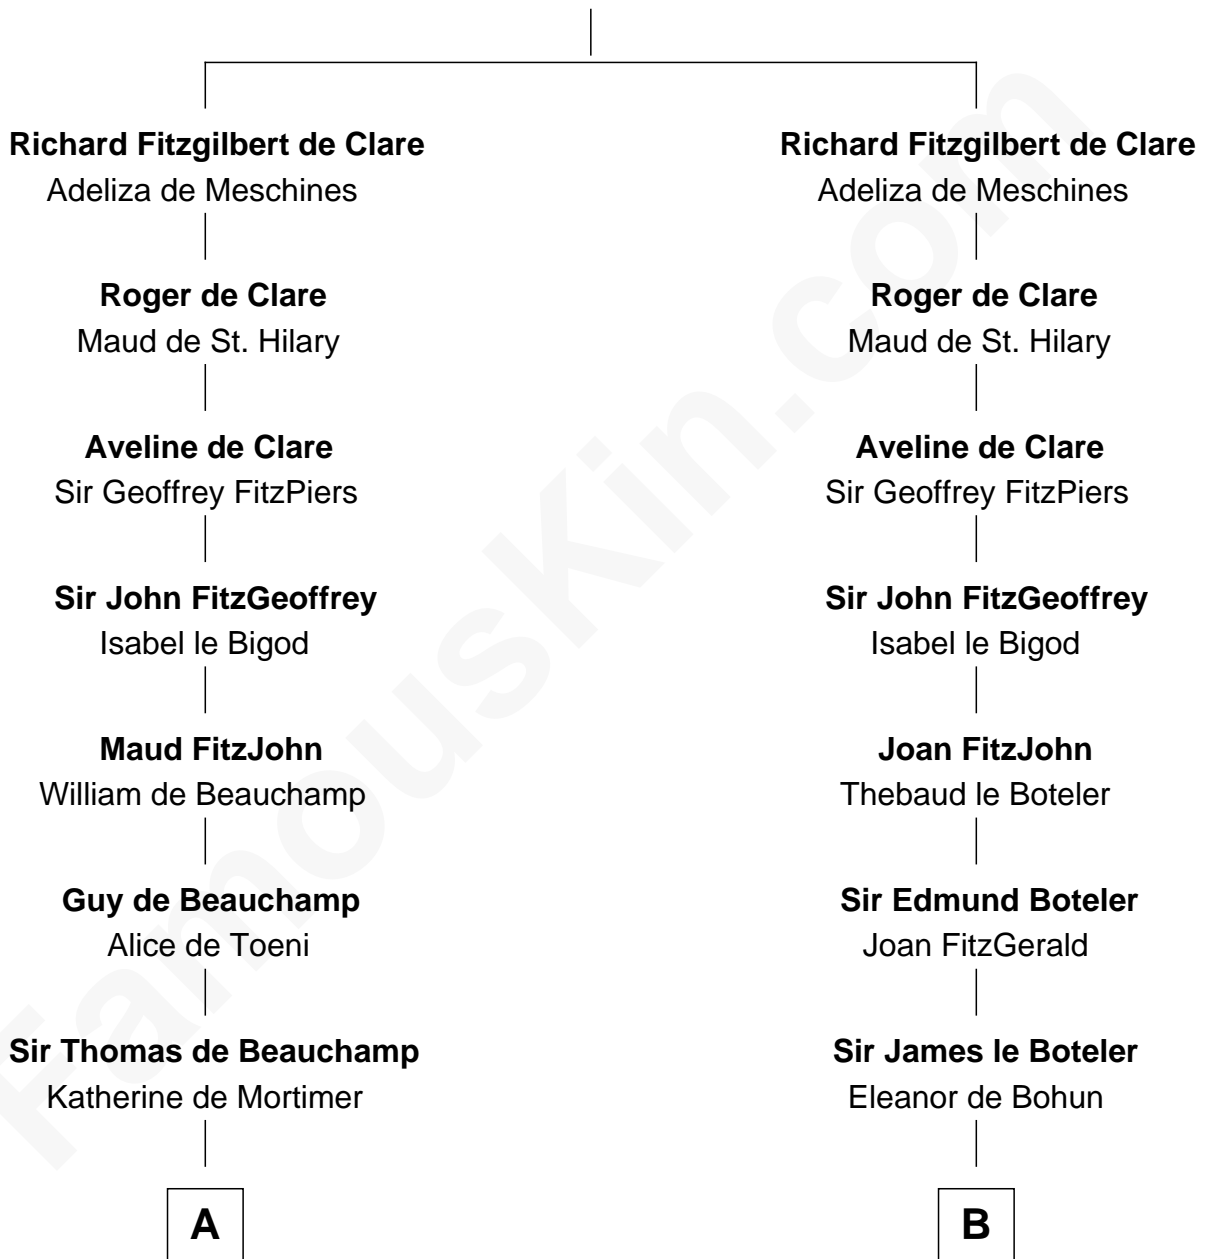

FamousKin.com
Relationship Chart of
William C. C. Claiborne
1st Governor of Louisiana

19th cousin 2 times removed of
Jonathan Swift
Author of Gulliver's Travels

Gilbert Fitzrichard de Clare
 Adeliza de Clermont-en-Beauvaisis

C

Ann West
Henry Fox

Ann Fox
Thomas Claiborne

Nathaniel Claiborne
Jane Cole

William Claiborne
Mary Leigh

William C. C. Claiborne
1st Governor of Louisiana

D

Elizabeth Dryden
Rev. Thomas Swift

Jonathan Swift
Abigail Erick

Jonathan Swift
Author of Gulliver's Travels

FamousKin.com