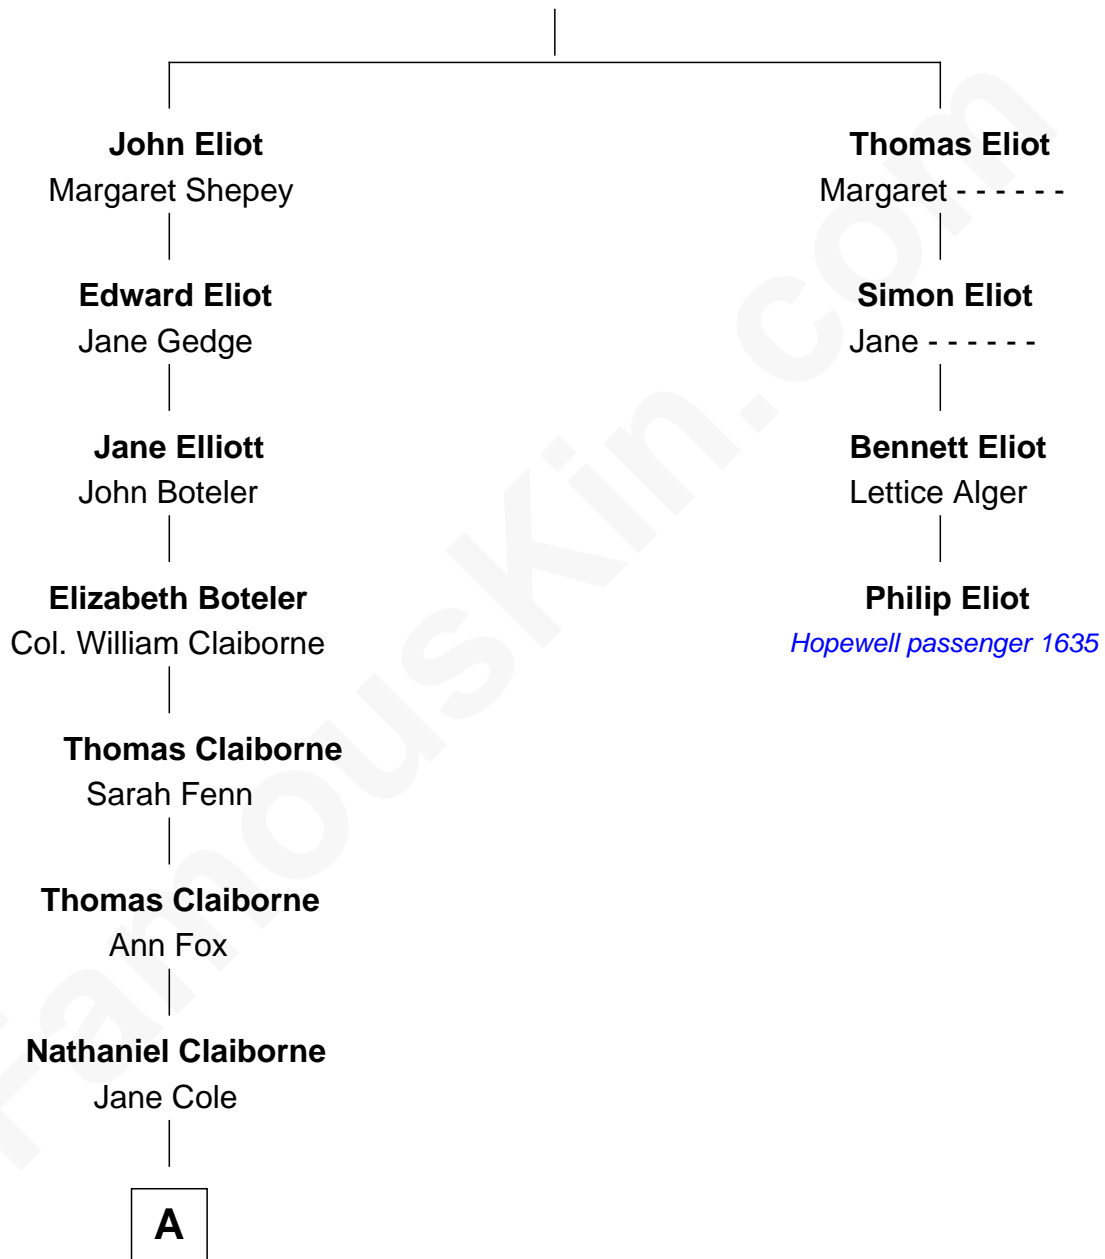

# FamousKin.com Relationship Chart of

**William C. C. Claiborne**

*1st Governor of Louisiana*

3rd cousin 5 times removed of

**Philip Eliot**

*(c1602 - 1657) Hopewell passenger 1635*

**William Eliot**

**A**

|  
**William Claiborne**

Mary Leigh

|  
**William C. C. Claiborne**

*1st Governor of Louisiana*

FamousKin.com