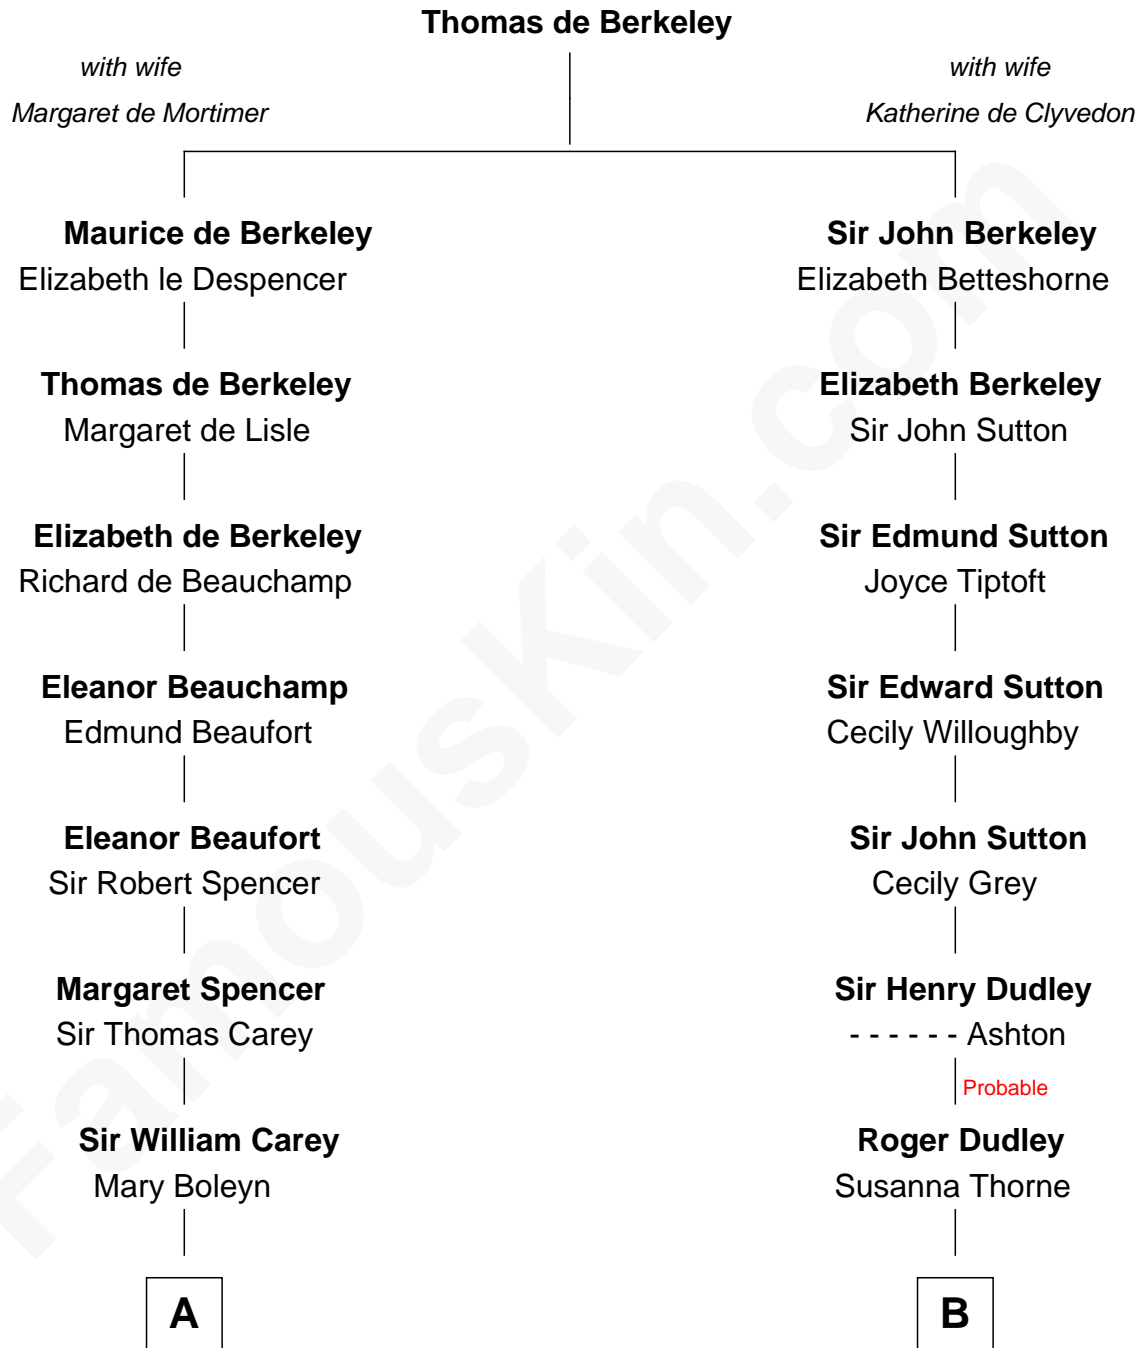

FamousKin.com
Relationship Chart of
William C. C. Claiborne
1st Governor of Louisiana

15th cousin 3 times removed of

Alan Ladd
Movie Actor

C

Alan Harwood Ladd

Selina Raleigh

Alan Ladd

Movie Actor

FamousKin.com