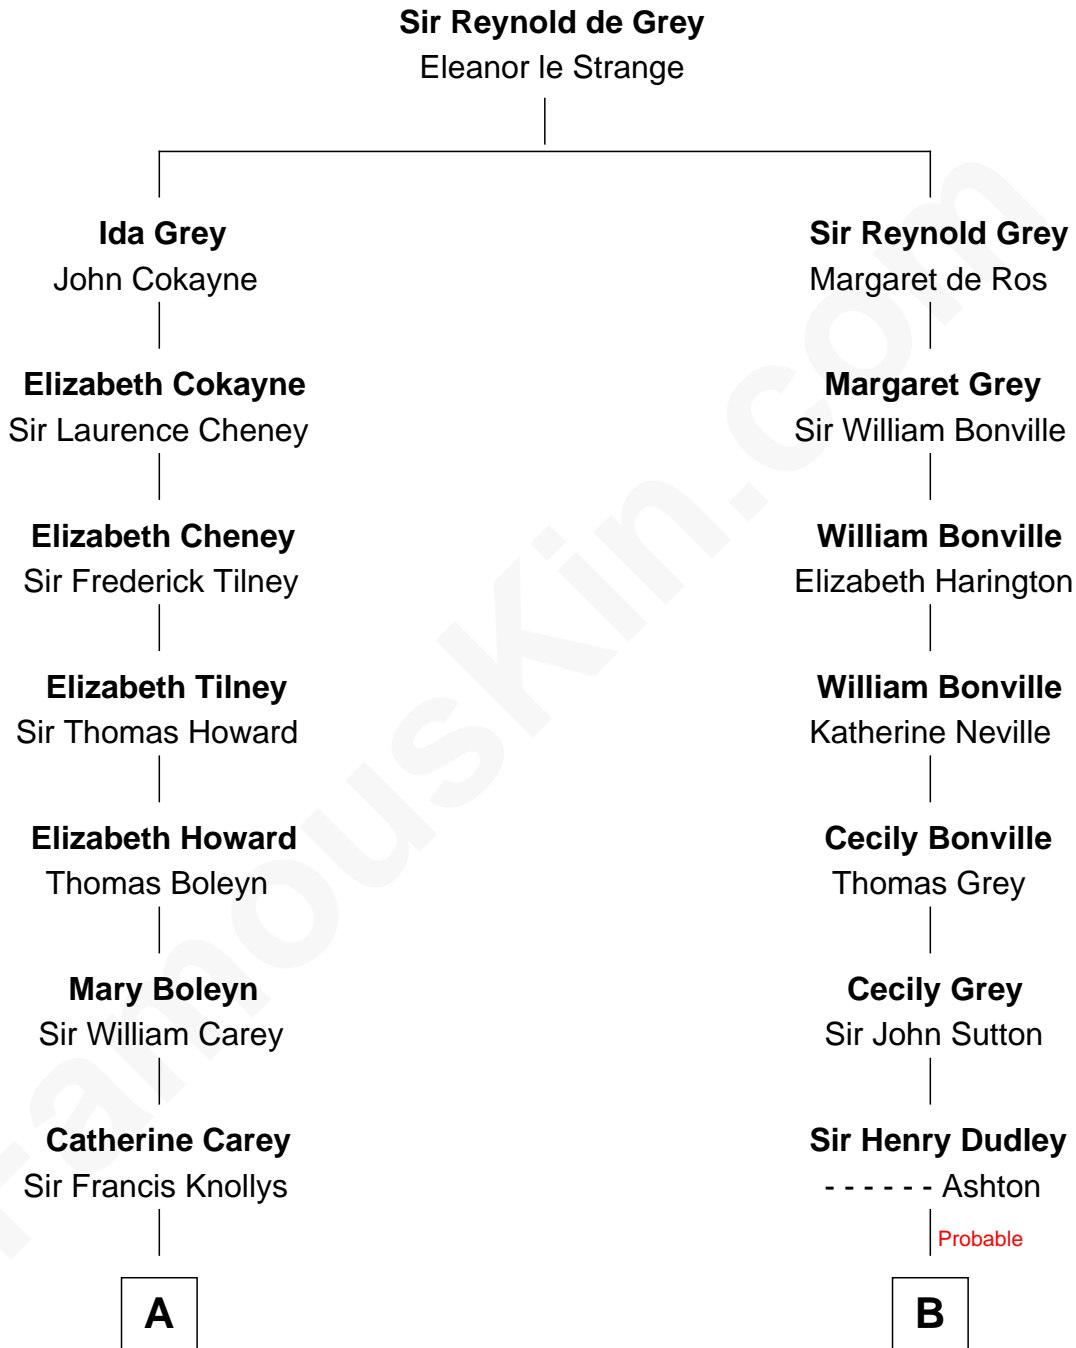

FamousKin.com
Relationship Chart of
William C. C. Claiborne
1st Governor of Louisiana

14th cousin 5 times removed of

Alan Ladd
Movie Actor

C

Oscar F. Ladd

Julia Henrietta Meigs

Alan Harwood Ladd

Selina Raleigh