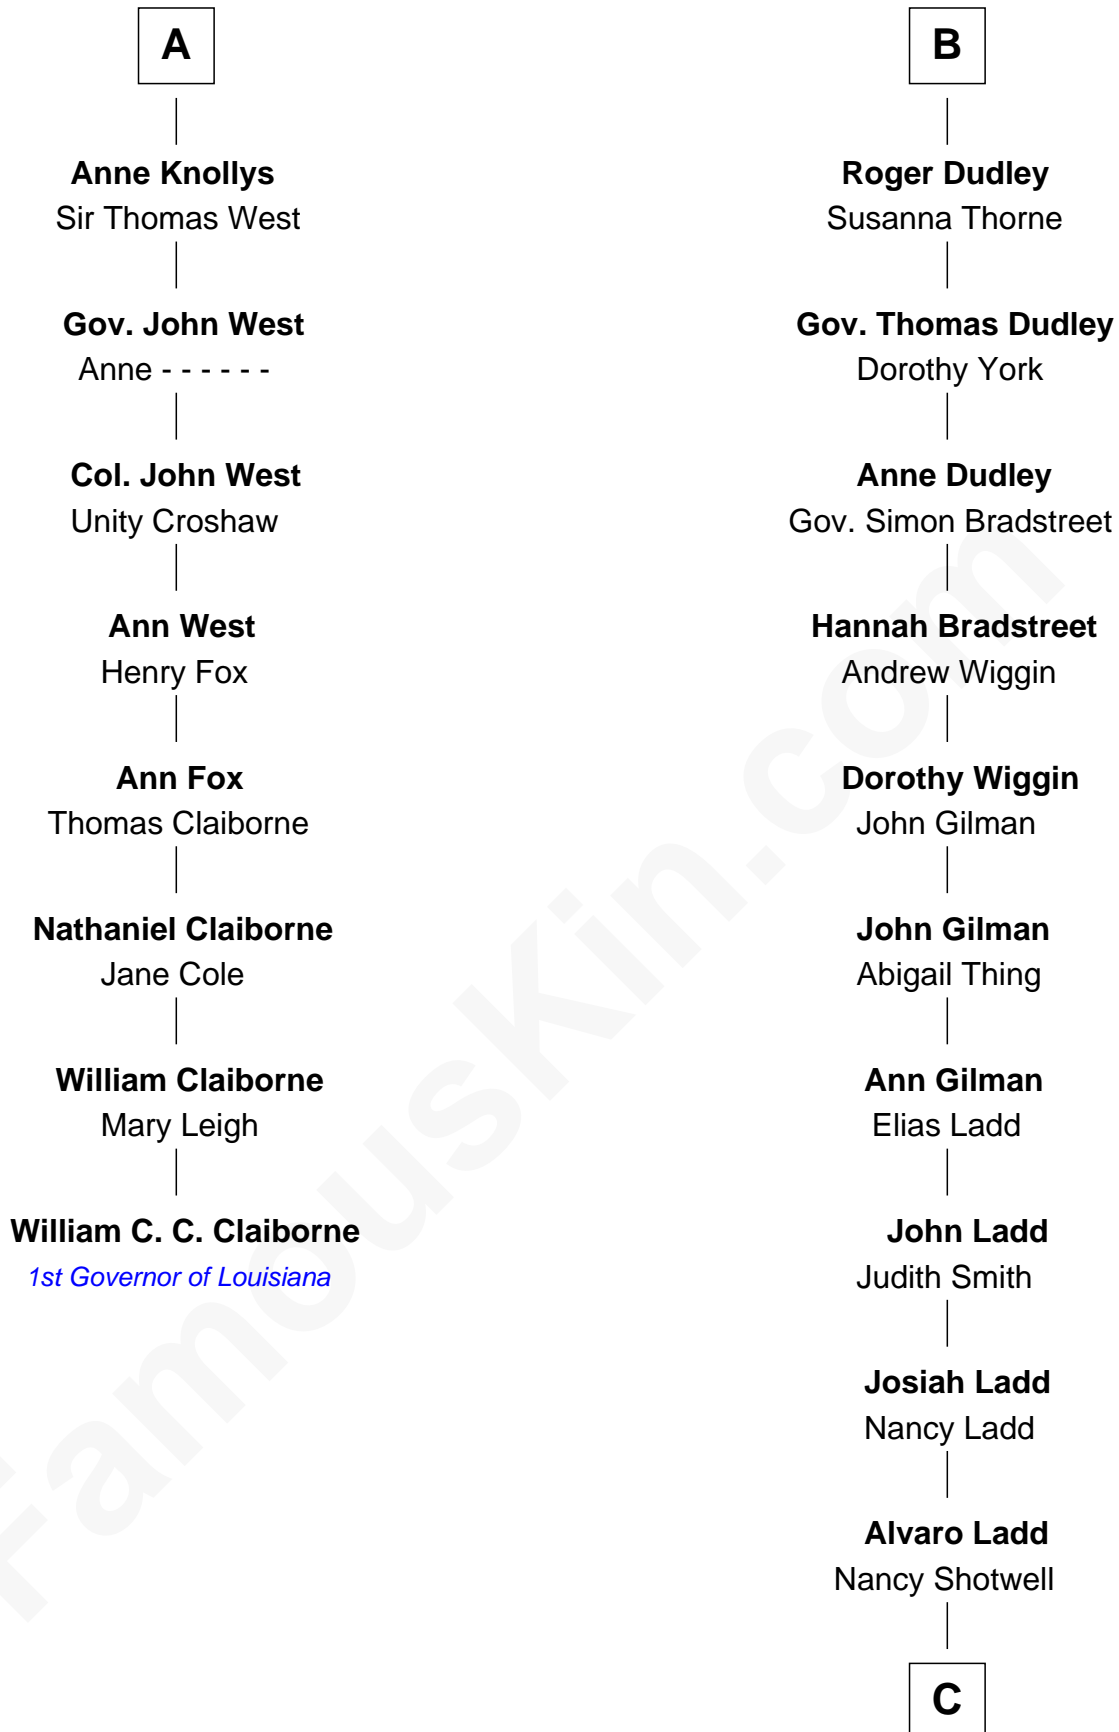

FamousKin.com
Relationship Chart of
William C. C. Claiborne
1st Governor of Louisiana

14th cousin 5 times removed of

Alan Ladd
Movie Actor

C

Oscar F. Ladd

Julia Henrietta Meigs

Alan Harwood Ladd

Selina Raleigh