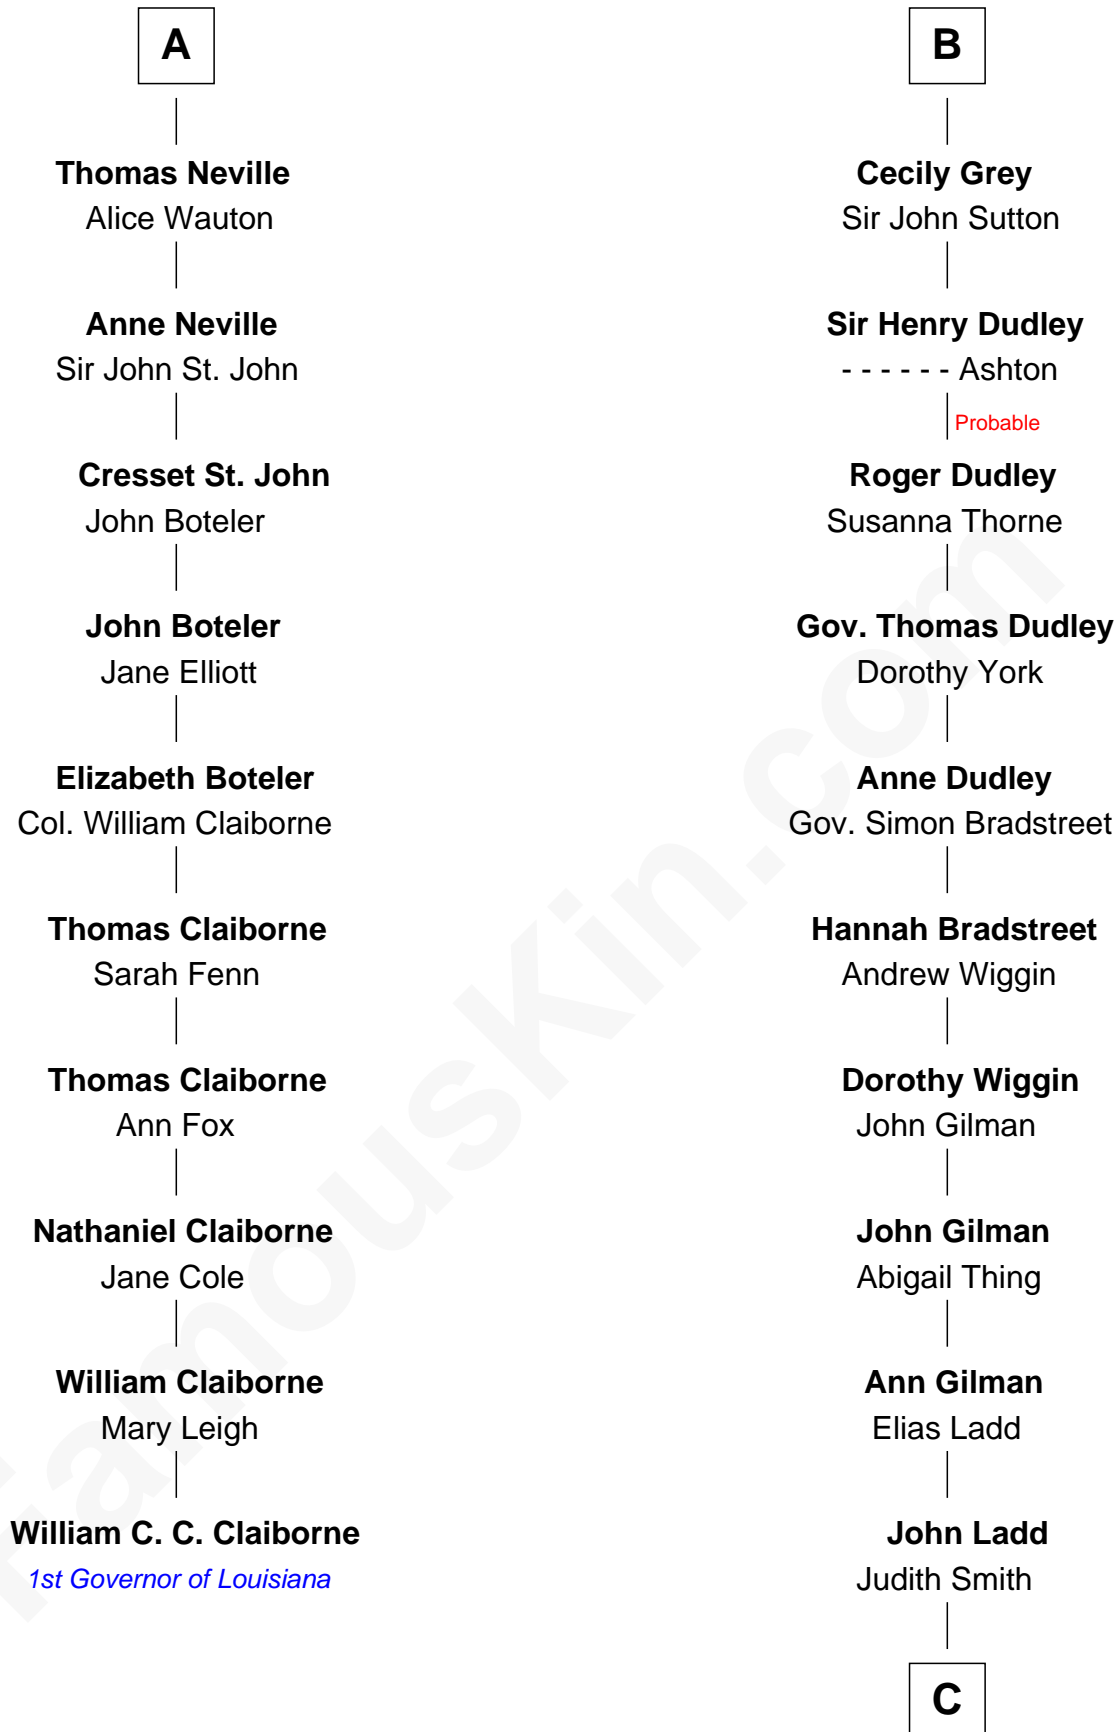

FamousKin.com
Relationship Chart of
William C. C. Claiborne
1st Governor of Louisiana

16th cousin 5 times removed of

Alan Ladd
Movie Actor

Sir William de Boteler
 Ela Herdeburgh

C

—
Josiah Ladd

Nancy Ladd

—
Alvaro Ladd

Nancy Shotwell

—
Oscar F. Ladd

Julia Henrietta Meigs

—
Alan Harwood Ladd

Selina Raleigh

—
Alan Ladd

Movie Actor

FamousKin.com