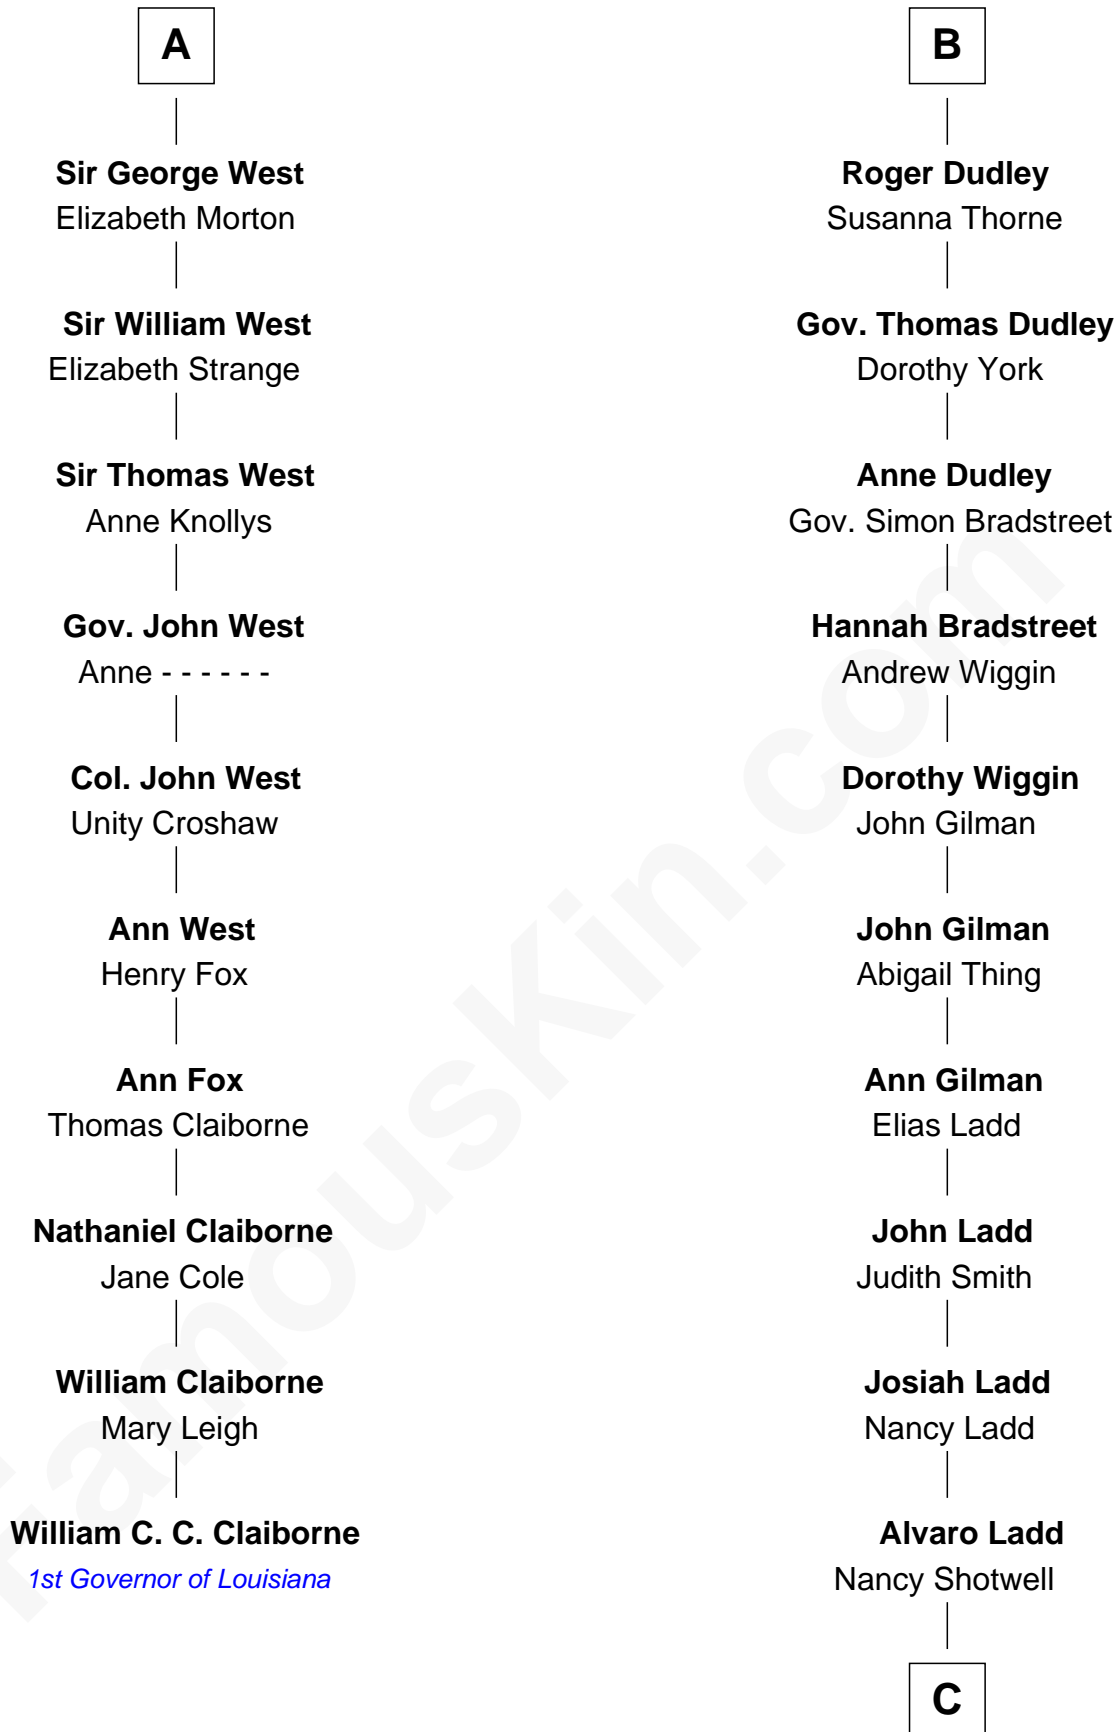

FamousKin.com
Relationship Chart of
William C. C. Claiborne
1st Governor of Louisiana

16th cousin 3 times removed of

Alan Ladd
Movie Actor

C

Oscar F. Ladd
Julia Henrietta Meigs

Alan Harwood Ladd
Selina Raleigh