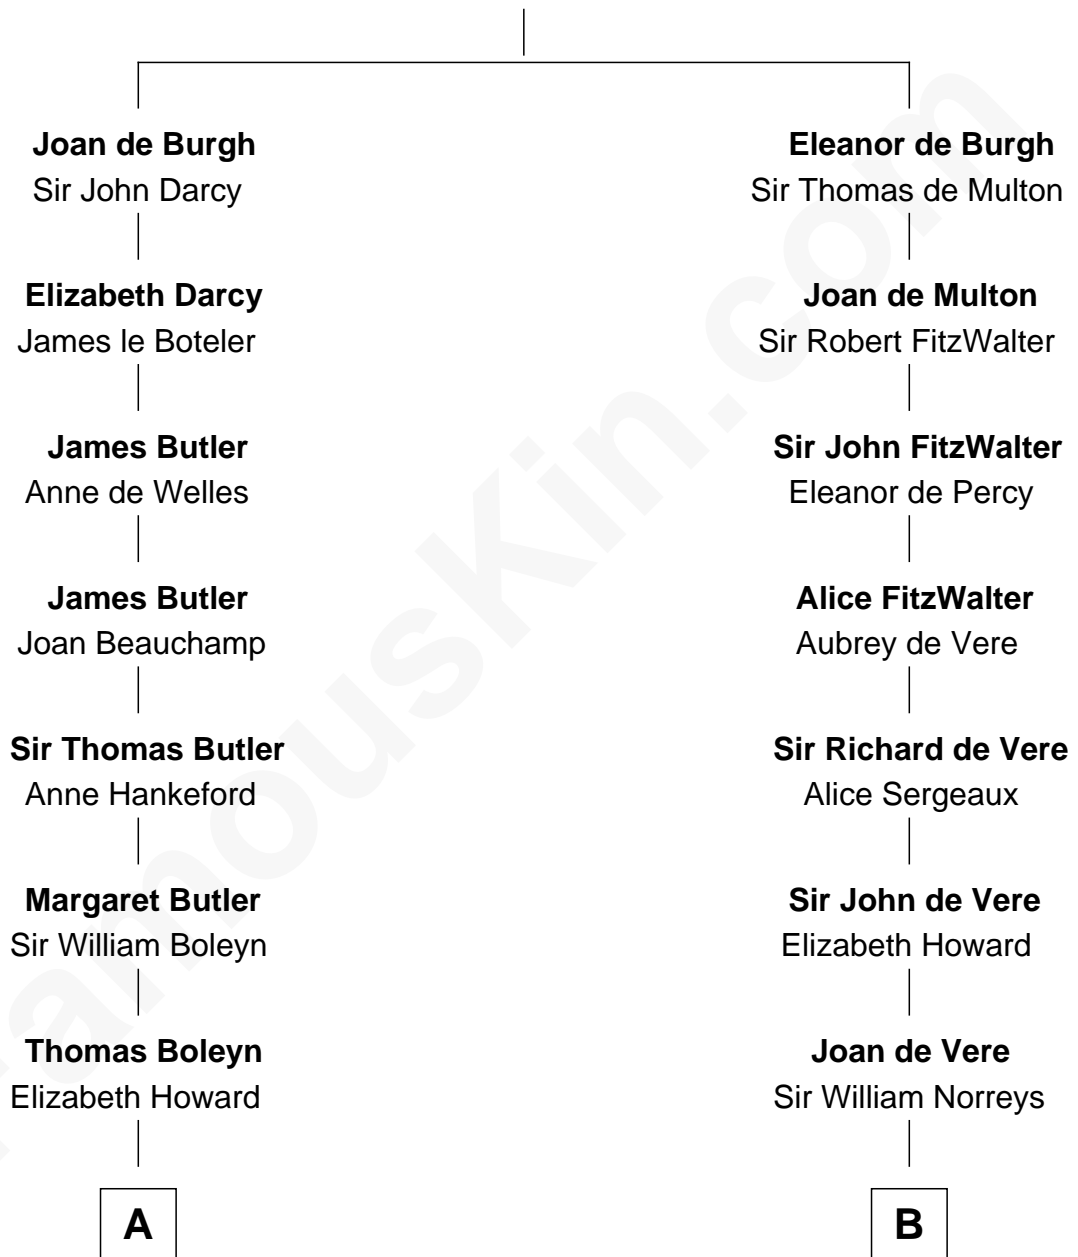

FamousKin.com
Relationship Chart of
William C. C. Claiborne
1st Governor of Louisiana

16th cousin 4 times removed of

Alan Ladd
Movie Actor

Sir Richard de Burgh

Margaret - - - - -

C

Nancy Shotwell

Alvaro Ladd

Oscar F. Ladd

Julia Henrietta Meigs

Alan Harwood Ladd

Selina Raleigh

Alan Ladd

Movie Actor

FamousKin.com