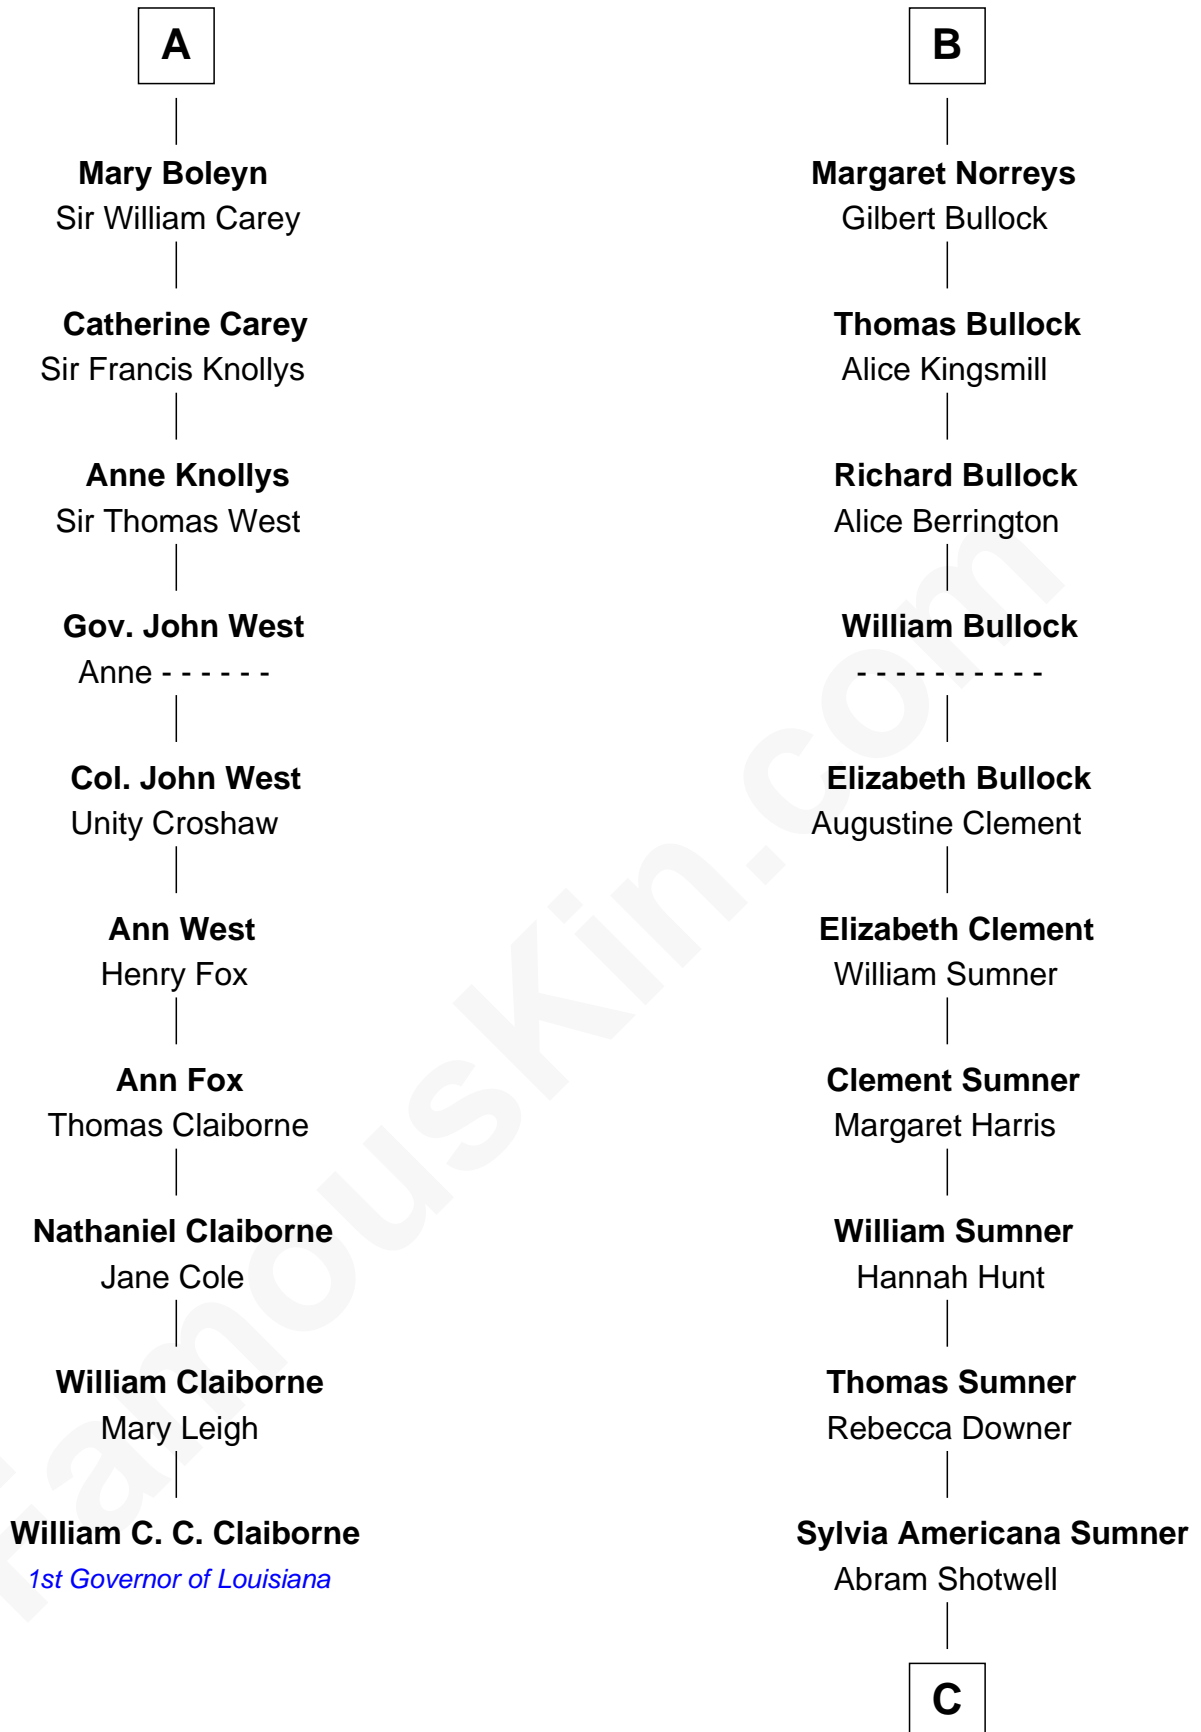

FamousKin.com
Relationship Chart of
William C. C. Claiborne
1st Governor of Louisiana

16th cousin 4 times removed of

Alan Ladd
Movie Actor

Sir Richard de Burgh

Margaret - - - - -

C

Nancy Shotwell

Alvaro Ladd