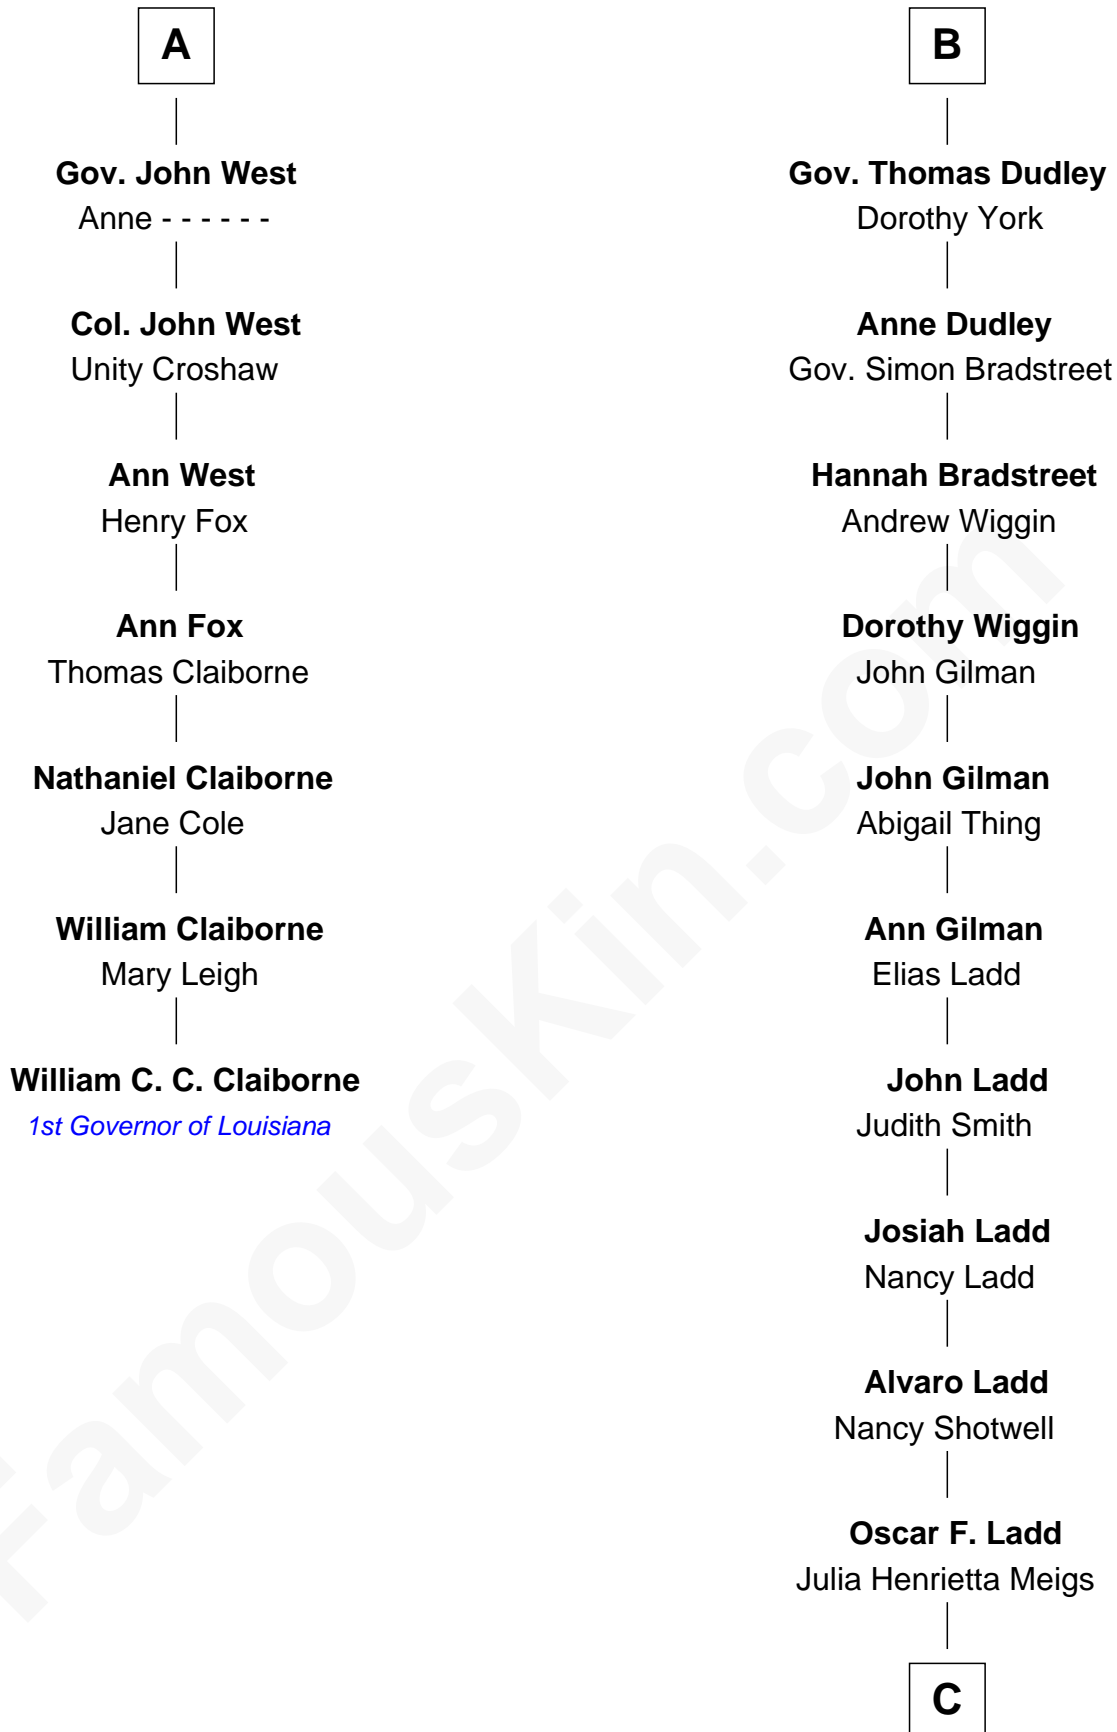

FamousKin.com
Relationship Chart of
William C. C. Claiborne
1st Governor of Louisiana

13th cousin 5 times removed of

Alan Ladd
Movie Actor

Sir Thomas de Holand
 Alice Fitzalan

C

Alan Harwood Ladd

Selina Raleigh