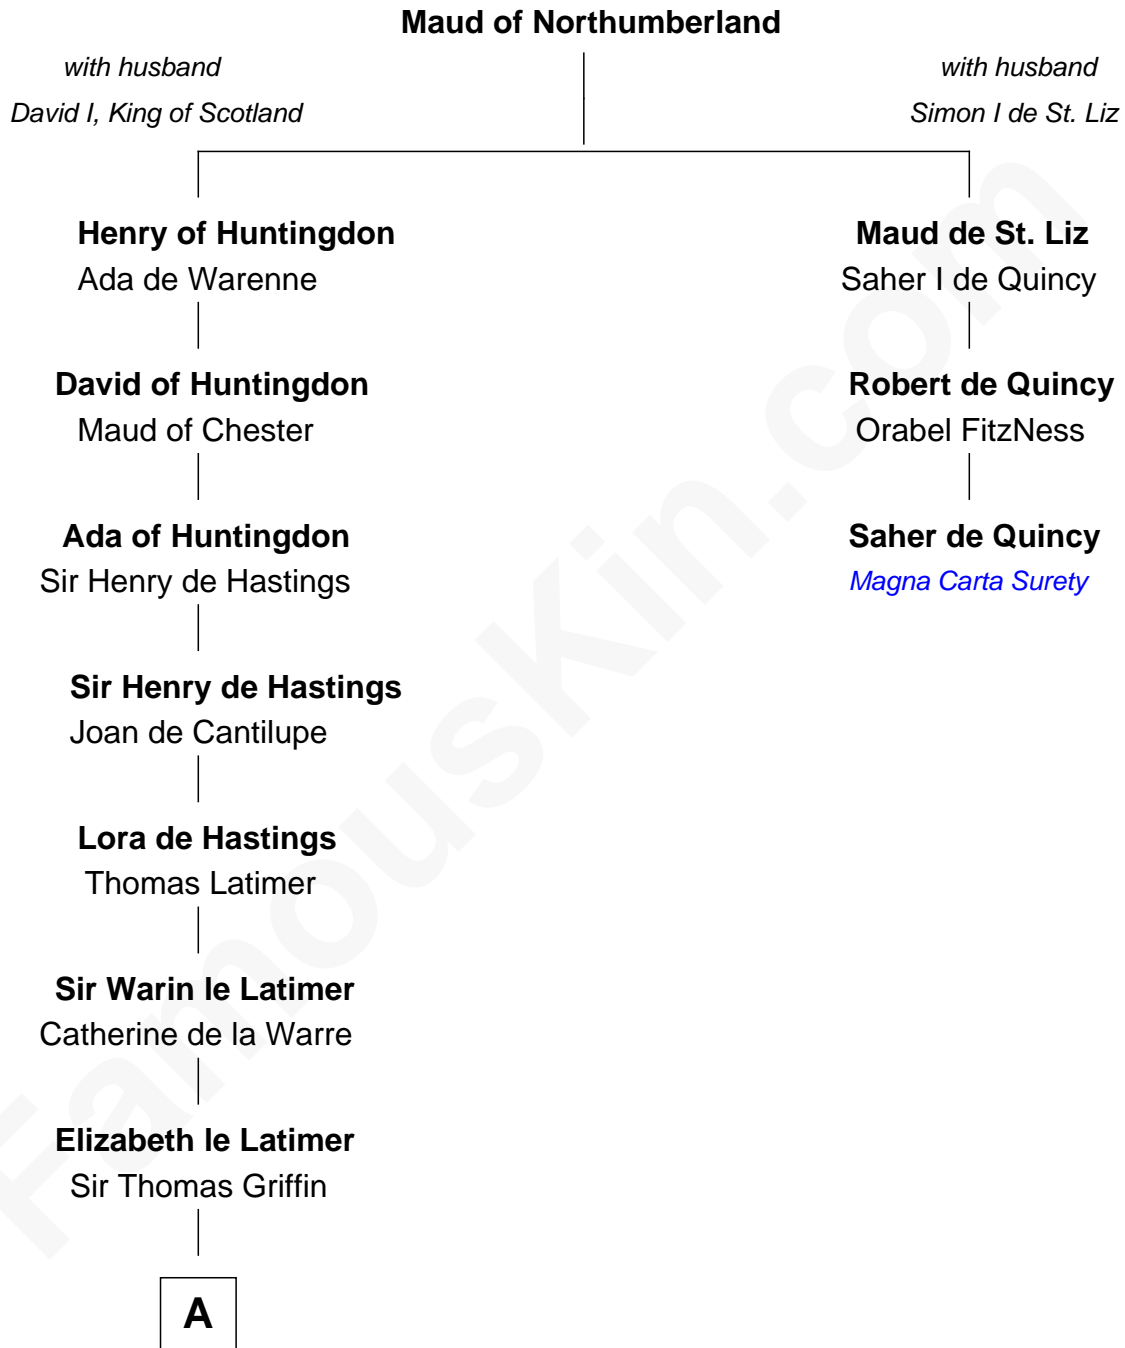

# FamousKin.com Relationship Chart of

**William C. C. Claiborne**

*1st Governor of Louisiana*

2nd cousin 18 times removed of

**Saher de Quincy**

*Magna Carta Surety*

**A**

**Richard Griffin**  
Anna Chamberlain

**Nicholas Griffin**  
Margaret Pilkington

**Nicholas Griffin**  
Catherine Curzon

**Isabel Griffin**  
Thomas Neville

**Thomas Neville**  
Alice Wauton

**Anne Neville**  
Sir John St. John

**Cresset St. John**  
John Boteler