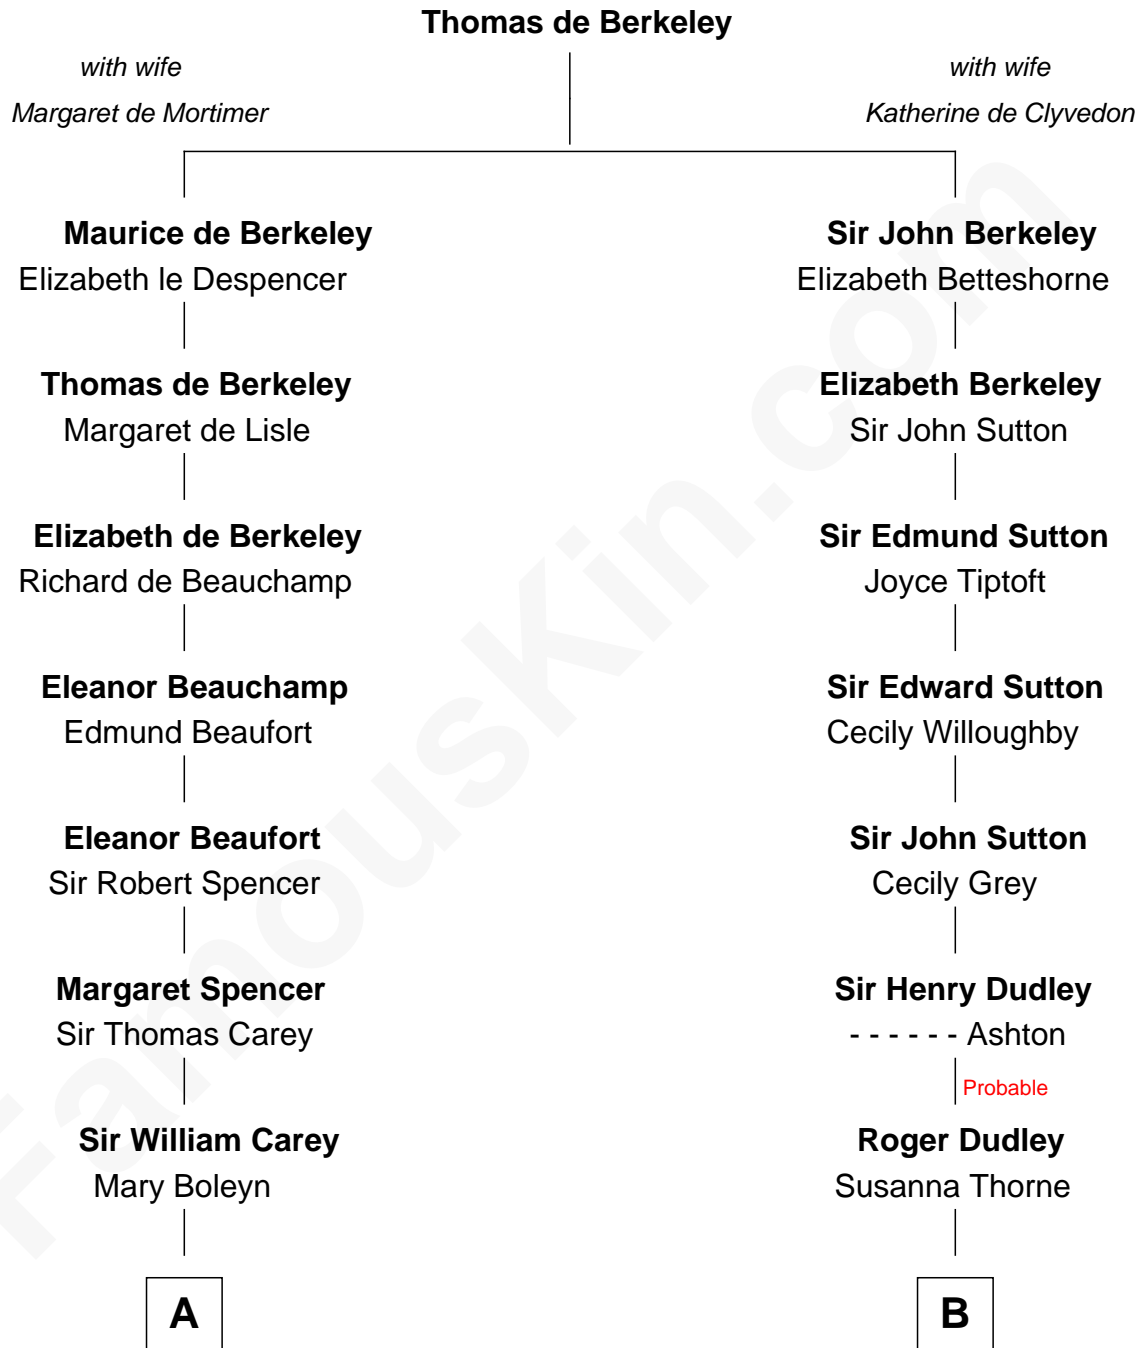

**FamousKin.com**  
**Relationship Chart of**  
**William C. C. Claiborne**  
*1st Governor of Louisiana*

15th cousin 3 times removed of

**George Hamilton**  
*TV and Movie Actor*

C

George William Hamilton

Anne Lucille Stevens

George Hamilton

*TV and Movie Actor*

FamousKin.com