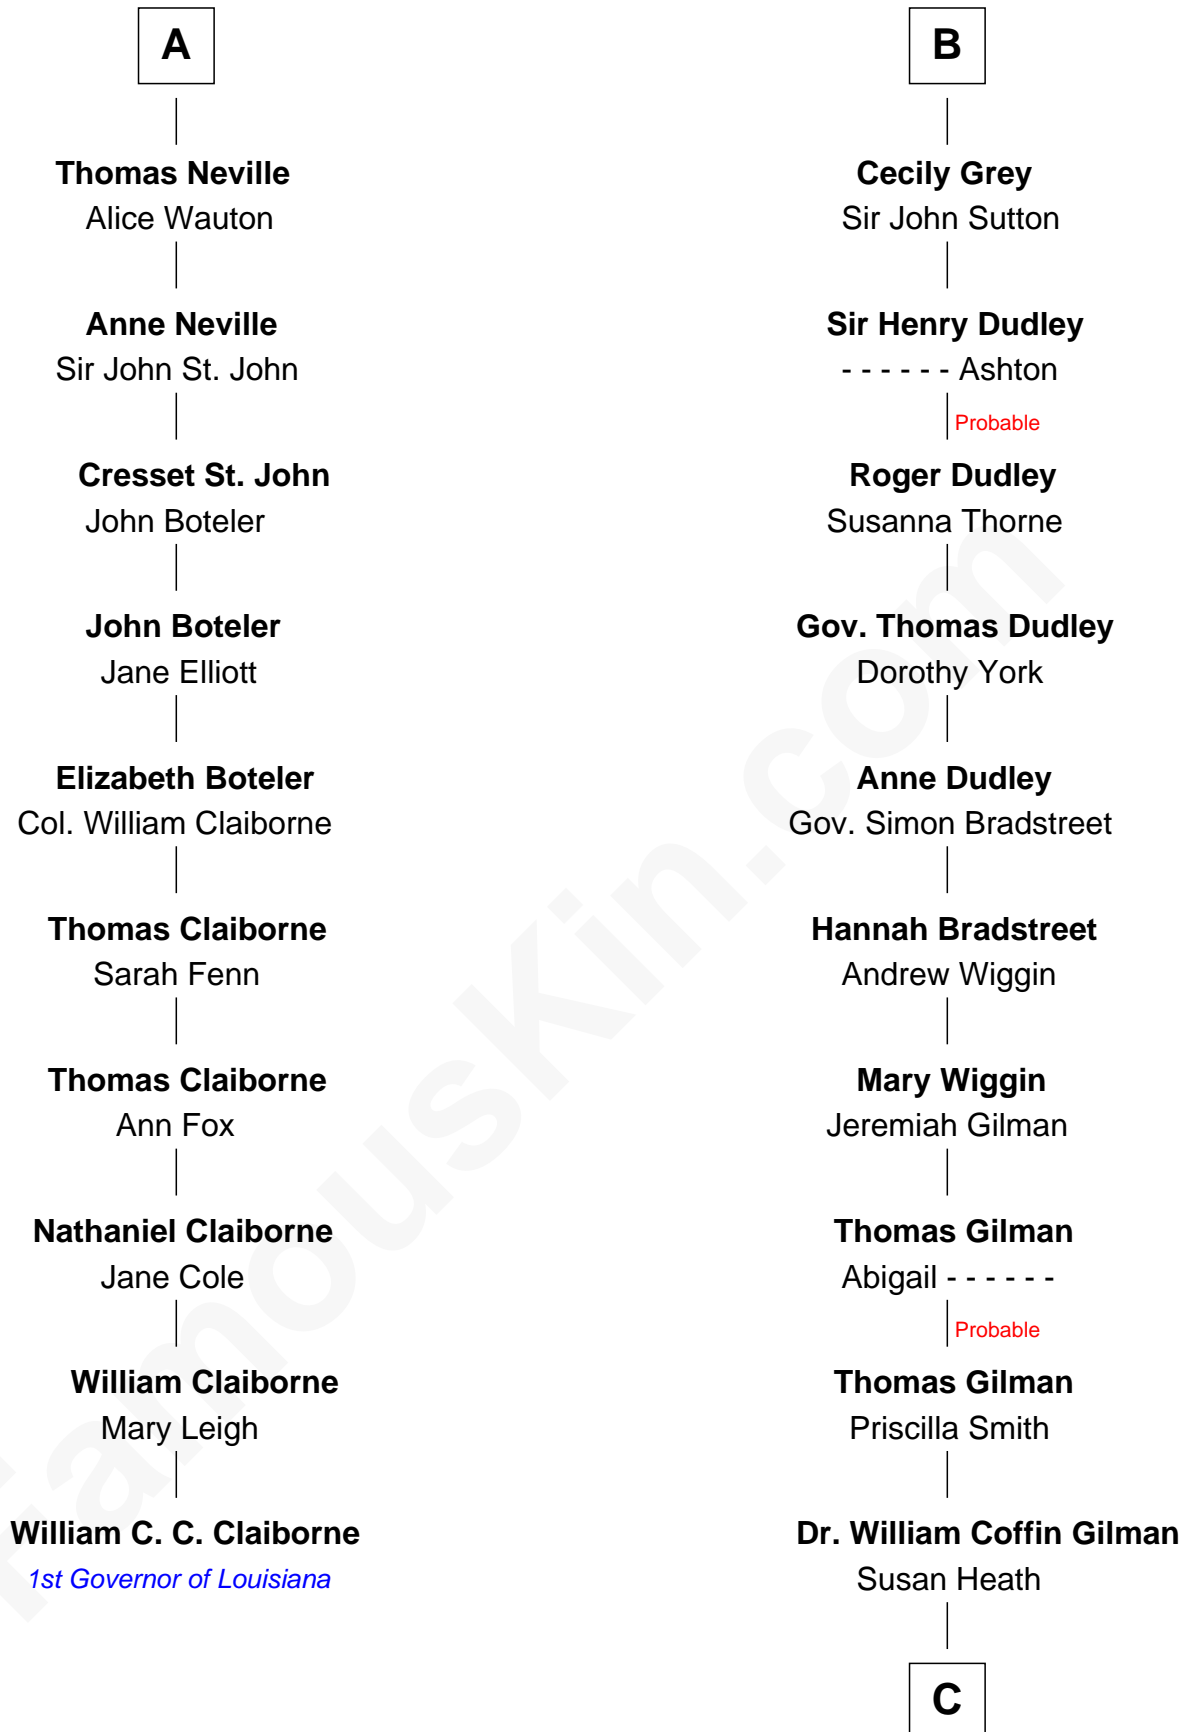

**FamousKin.com**  
**Relationship Chart of**  
**William C. C. Claiborne**  
*1st Governor of Louisiana*

**16th cousin 5 times removed of**  
**George Hamilton**  
*TV and Movie Actor*

**Sir William de Boteler**  
 Ela Herdeburgh

**Alice de Boteler**  
 Sir Nicholas Longford

**Sir Nicholas Longford**  
 Alice Diencourt

**Sir Nicholas Longford**  
 Margery Solney

**Alice Longford**  
 Sir Robert Neville

**Thomas Neville**  
 Elizabeth Babington

**William Neville**  
 Katherine Palmer

**Thomas Neville**  
 Isabel Griffin

**A**

**Ankaret le Boteler**  
 John le Strange

**Eleanor le Strange**  
 Sir Reynold de Grey

**Sir Reynold Grey**  
 Margaret de Ros

**Margaret Grey**  
 Sir William Bonville

**William Bonville**  
 Elizabeth Harington

**William Bonville**  
 Katherine Neville

**Cecily Bonville**  
 Thomas Grey

**B**

**C**

**William C. Gilman**

Mary Ann Stevens