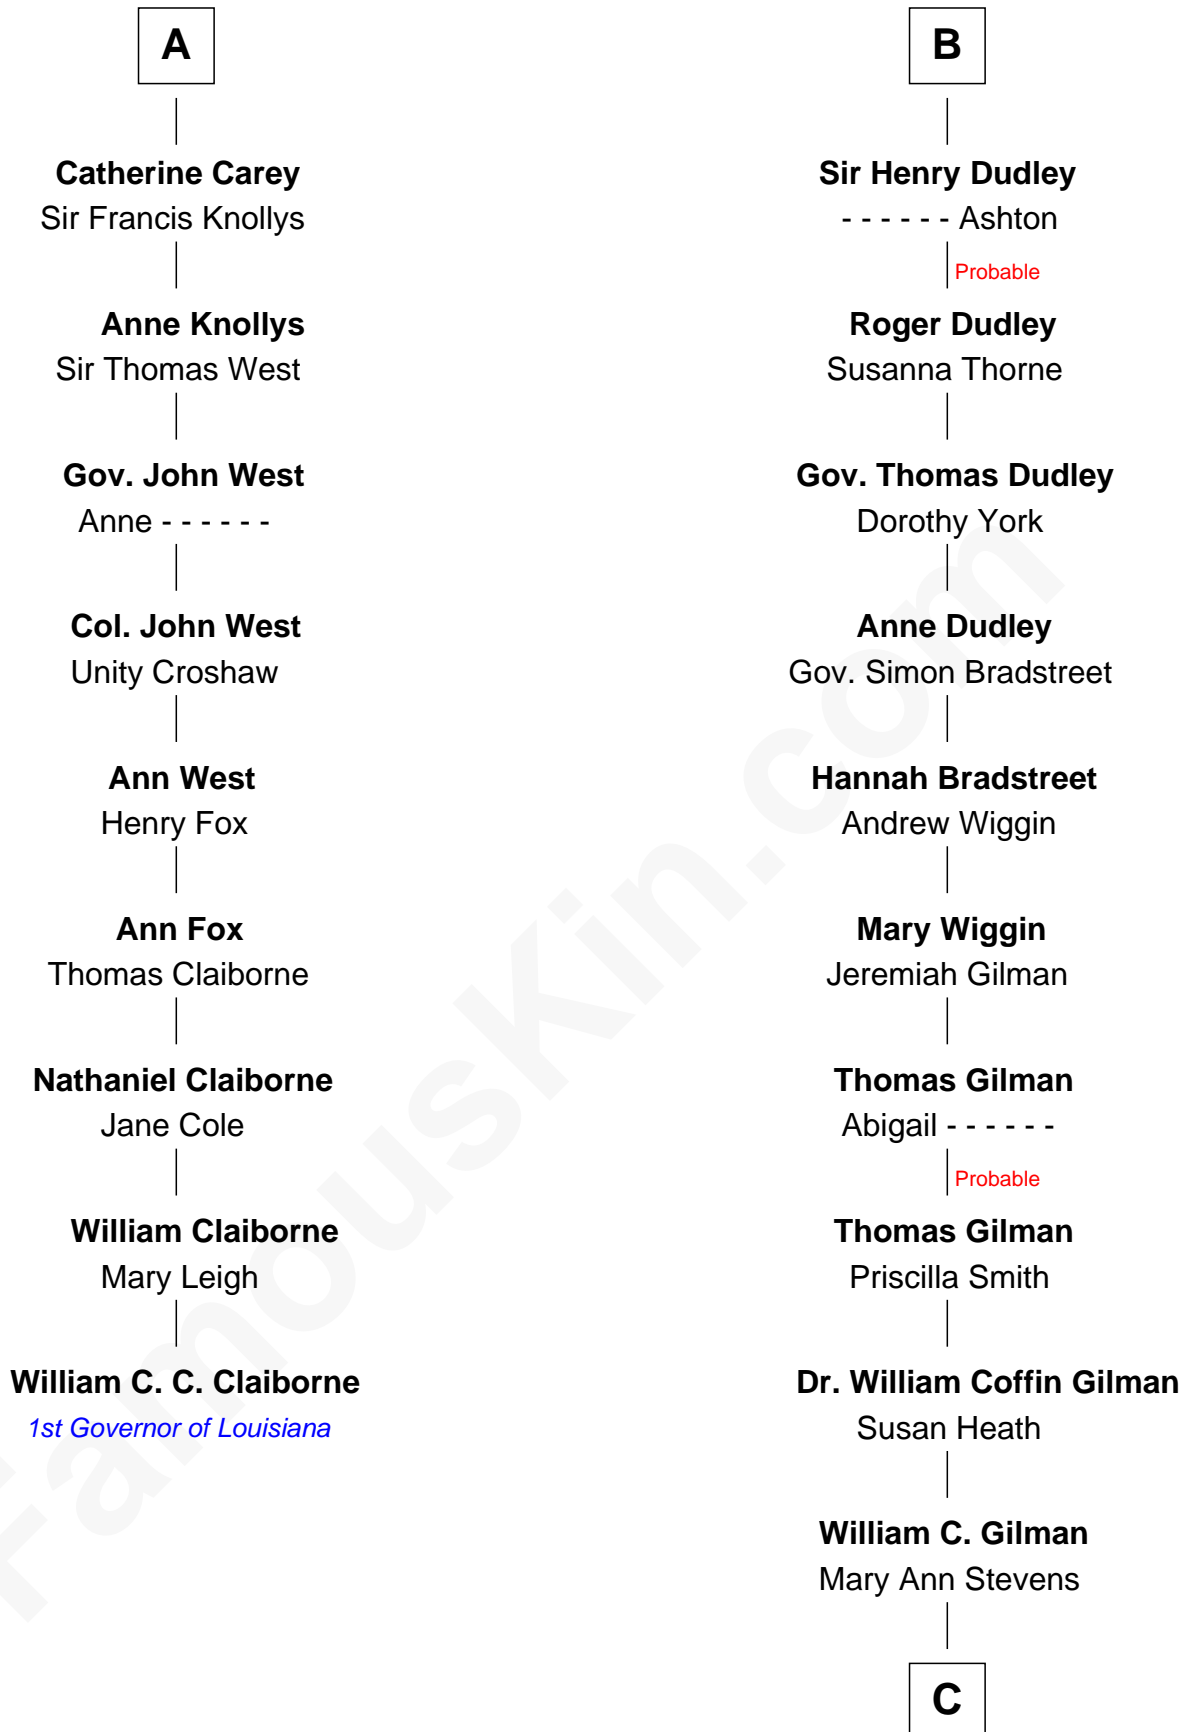

FamousKin.com
Relationship Chart of
William C. C. Claiborne
1st Governor of Louisiana

15th cousin 5 times removed of

George Hamilton
TV and Movie Actor

Sir William de Ros
 Margery de Badlesmere

C

George C. Gilman
Elizabeth Melissa Lane