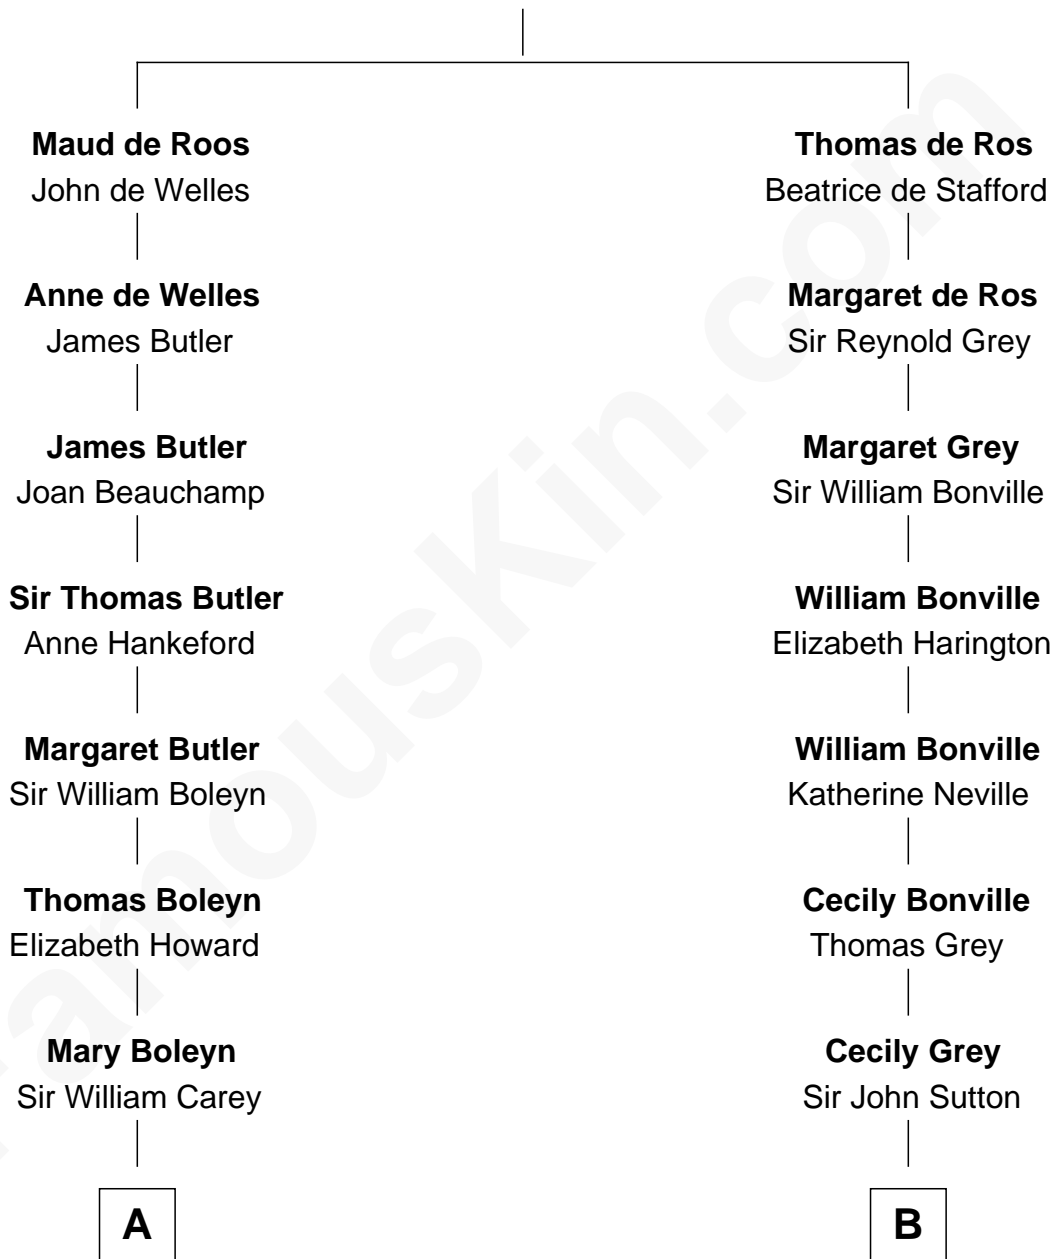

FamousKin.com
Relationship Chart of
William C. C. Claiborne
1st Governor of Louisiana

15th cousin 5 times removed of

George Hamilton
TV and Movie Actor

Sir William de Ros
 Margery de Badlesmere

C

George C. Gilman
Elizabeth Melissa Lane

Lillian C. Gilman
Harry Fuller Hamilton

George William Hamilton
Anne Lucille Stevens

George Hamilton
TV and Movie Actor