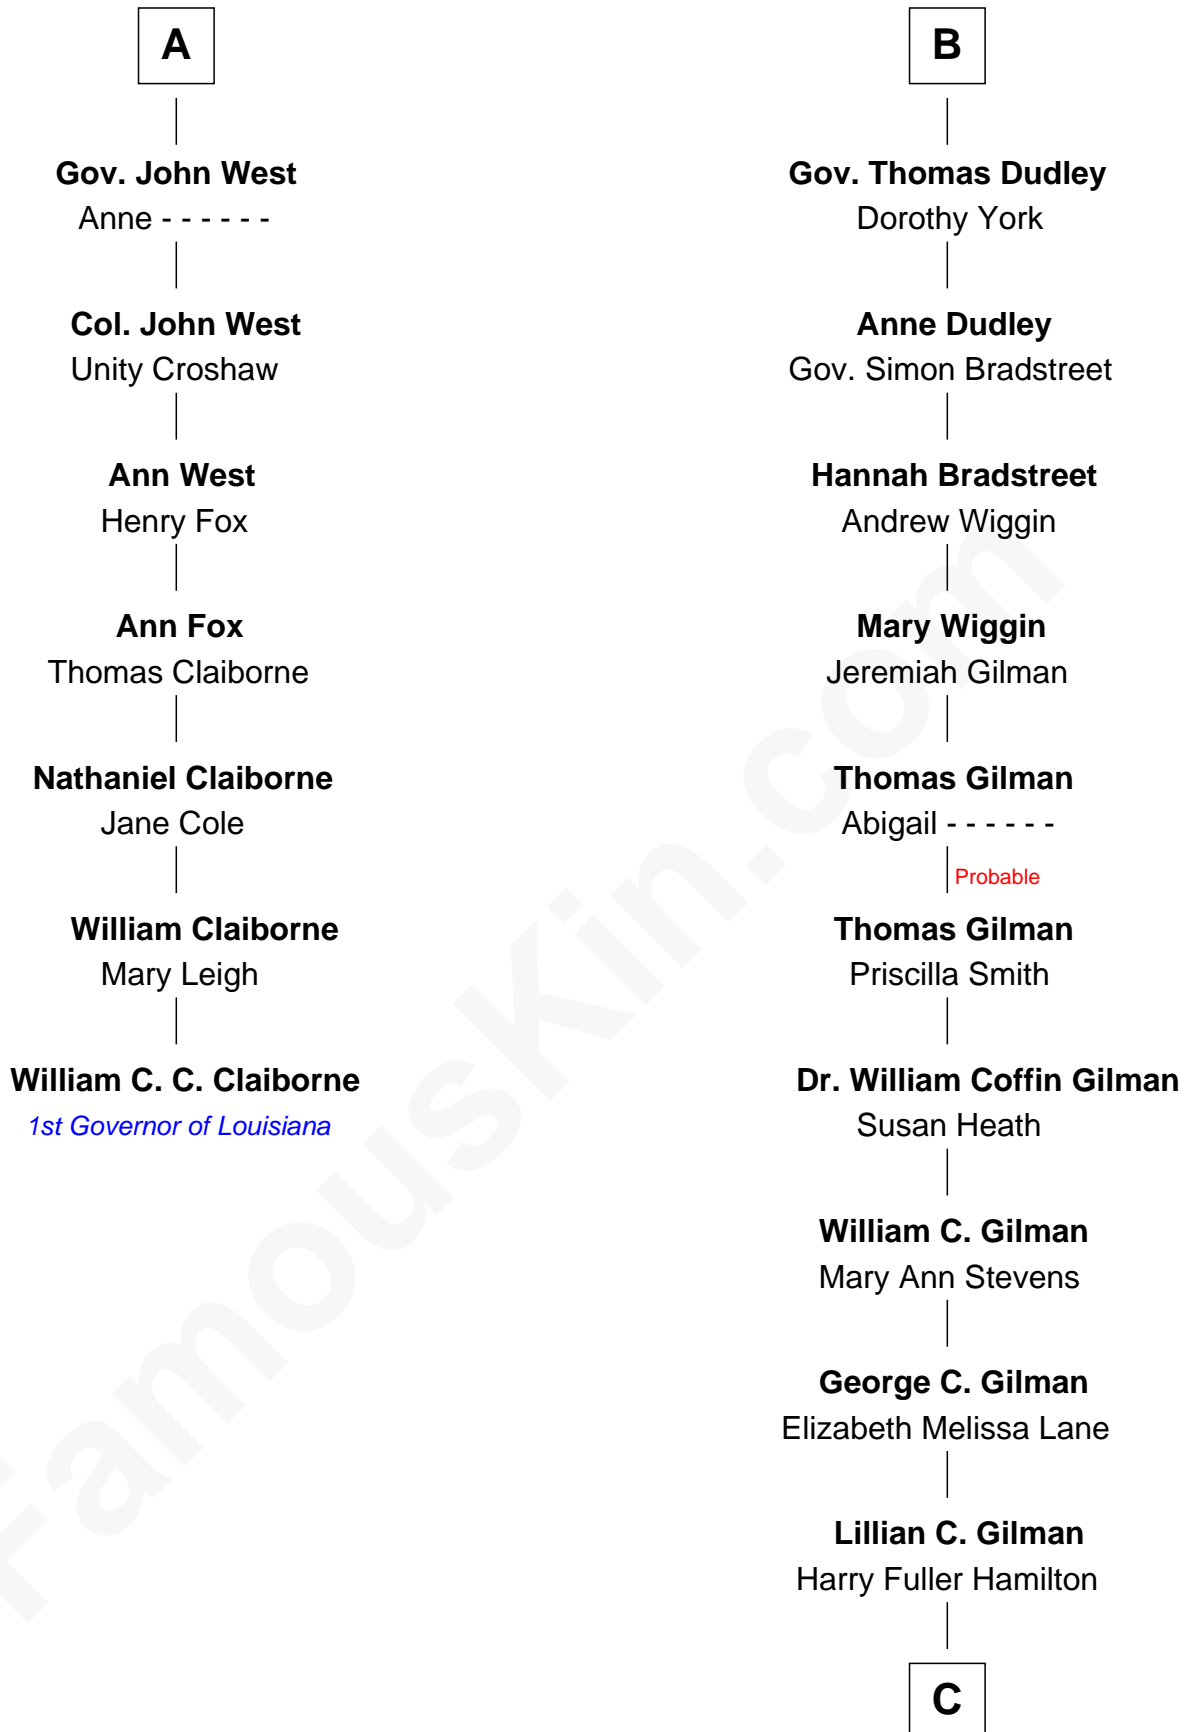

FamousKin.com
Relationship Chart of
William C. C. Claiborne
1st Governor of Louisiana

13th cousin 5 times removed of

George Hamilton
TV and Movie Actor

Sir Thomas de Holand
 Alice Fitzalan

C

George William Hamilton