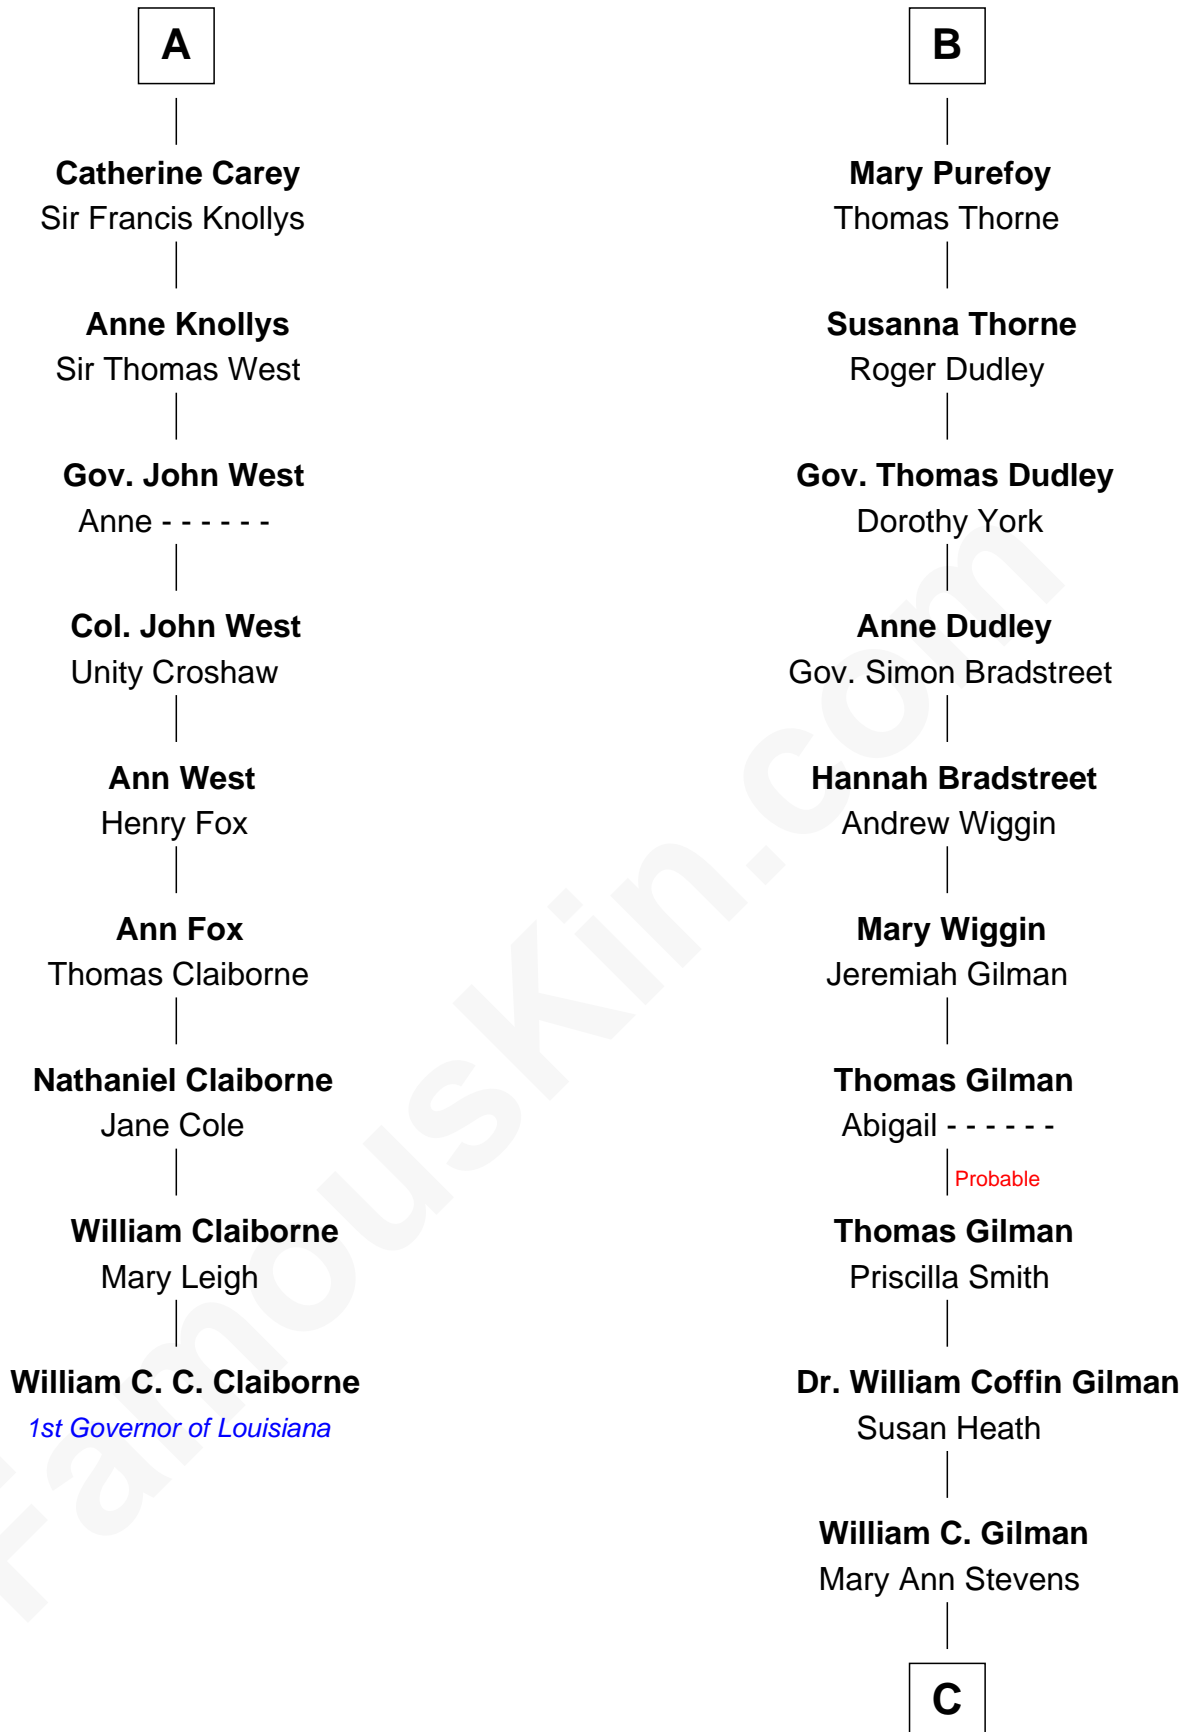

**FamousKin.com**  
**Relationship Chart of**  
**William C. C. Claiborne**  
*1st Governor of Louisiana*

15th cousin 5 times removed of

**George Hamilton**  
*TV and Movie Actor*

**Sir John Howard**  
 Alice de Bois

**Sir Robert Howard**  
 Margaret de Scales

**Joan Howard**  
 Sir Peter de Brewes

**Sir John Howard**  
 Alice Tendring

**Beatrice Brewes**  
 Sir Hugh Shirley

**Sir Robert Howard**  
 Margaret Mowbray

**Sir Ralph Shirley**  
 Joan Basset

**Sir John Howard**  
 Katherine Moleyns

**Beatrice Shirley**  
 John Brome

**Sir Thomas Howard**  
 Elizabeth Tilney

**Isabel Brome**  
 John Denton

**Elizabeth Howard**  
 Thomas Boleyn

**Alice Denton**  
 Nicholas Purefoy

**Mary Boleyn**  
 Sir William Carey

**Edward Purefoy**  
 Anne Fettiplace

**A**

**B**

C

**George C. Gilman**  
Elizabeth Melissa Lane

**Lillian C. Gilman**  
Harry Fuller Hamilton

**George William Hamilton**  
Anne Lucille Stevens