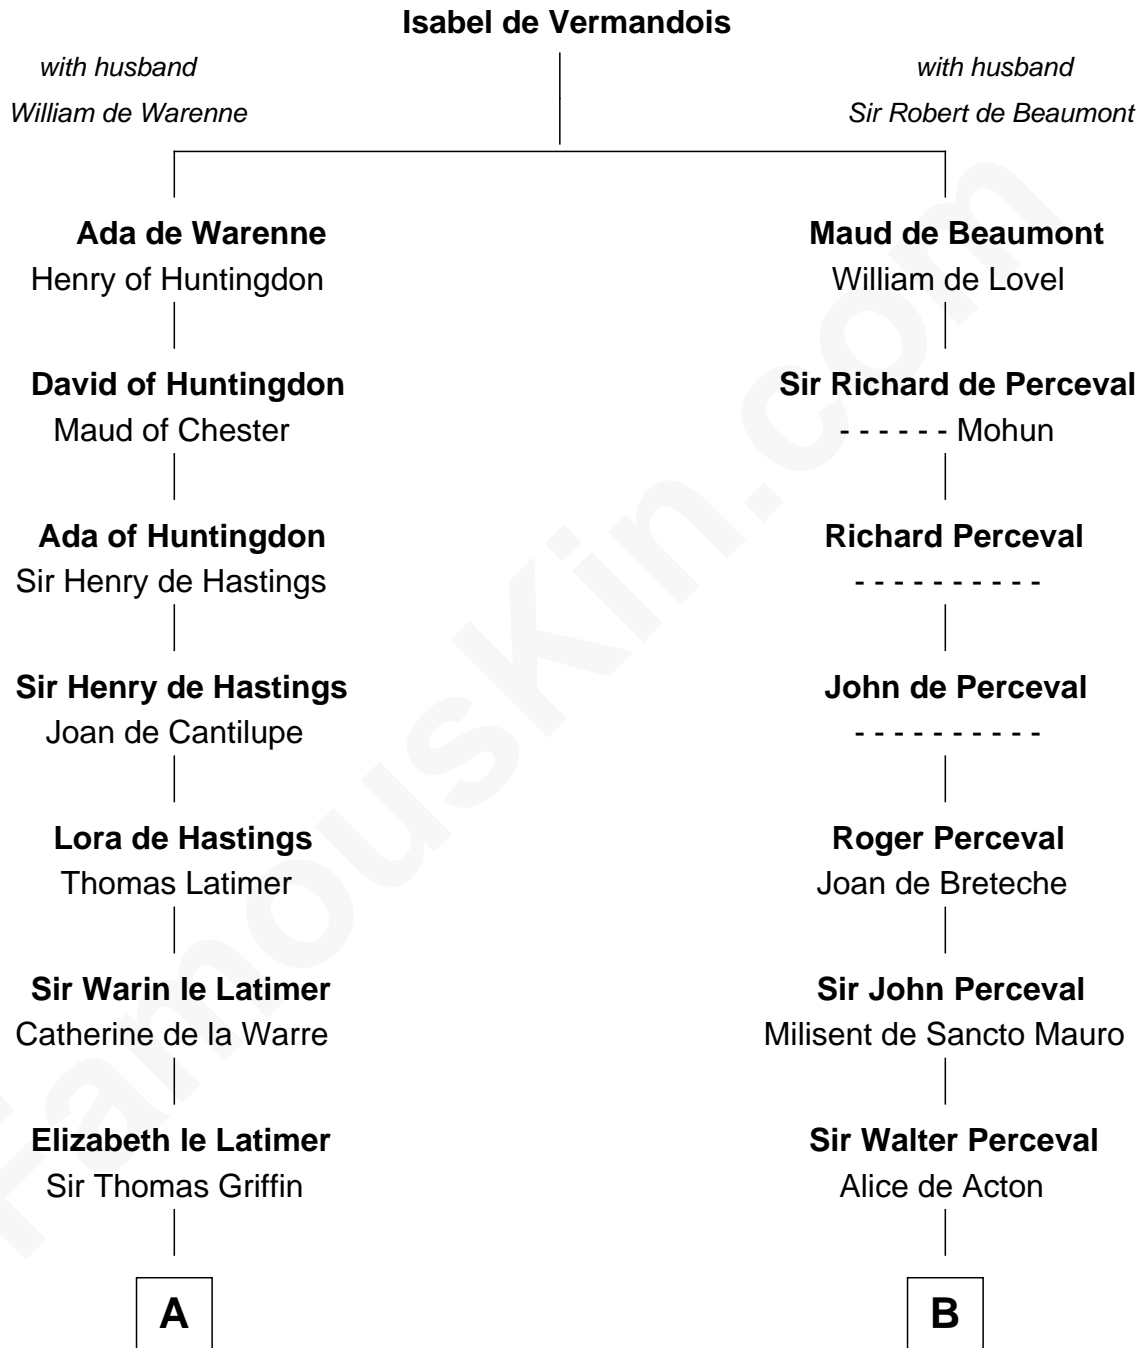

**FamousKin.com**  
**Relationship Chart of**  
**William C. C. Claiborne**  
*1st Governor of Louisiana*

**20th cousin 1 time removed of**  
**Herman Melville**  
*Author of Moby Dick*

**C**

**Thomas Claiborne**

Ann Fox

**Nathaniel Claiborne**

Jane Cole

**William Claiborne**

Mary Leigh

**William C. C. Claiborne**

*1st Governor of Louisiana*

**D**