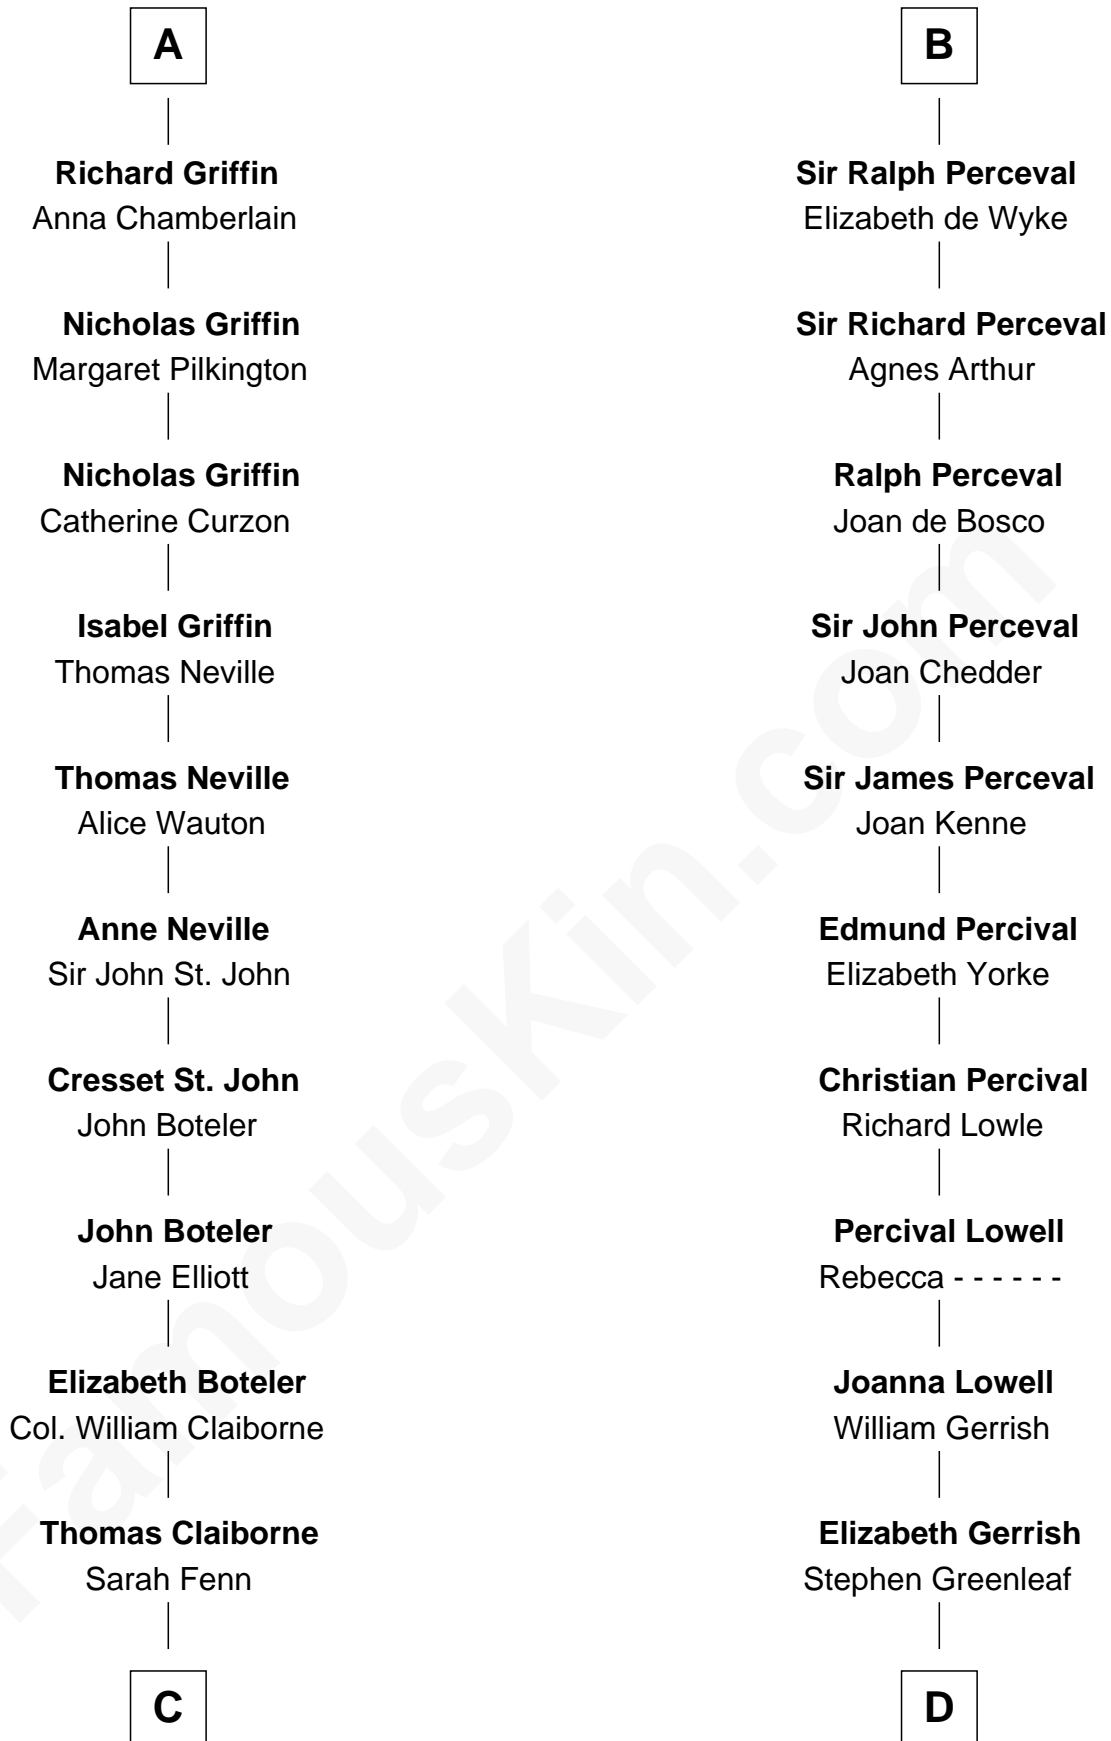

**FamousKin.com**  
**Relationship Chart of**  
**William C. C. Claiborne**  
*1st Governor of Louisiana*

**20th cousin 1 time removed of**  
**Herman Melville**  
*Author of Moby Dick*

**C**

**Thomas Claiborne**

Ann Fox

**Nathaniel Claiborne**

Jane Cole

**William Claiborne**

Mary Leigh

**William C. C. Claiborne**

*1st Governor of Louisiana*

**D**