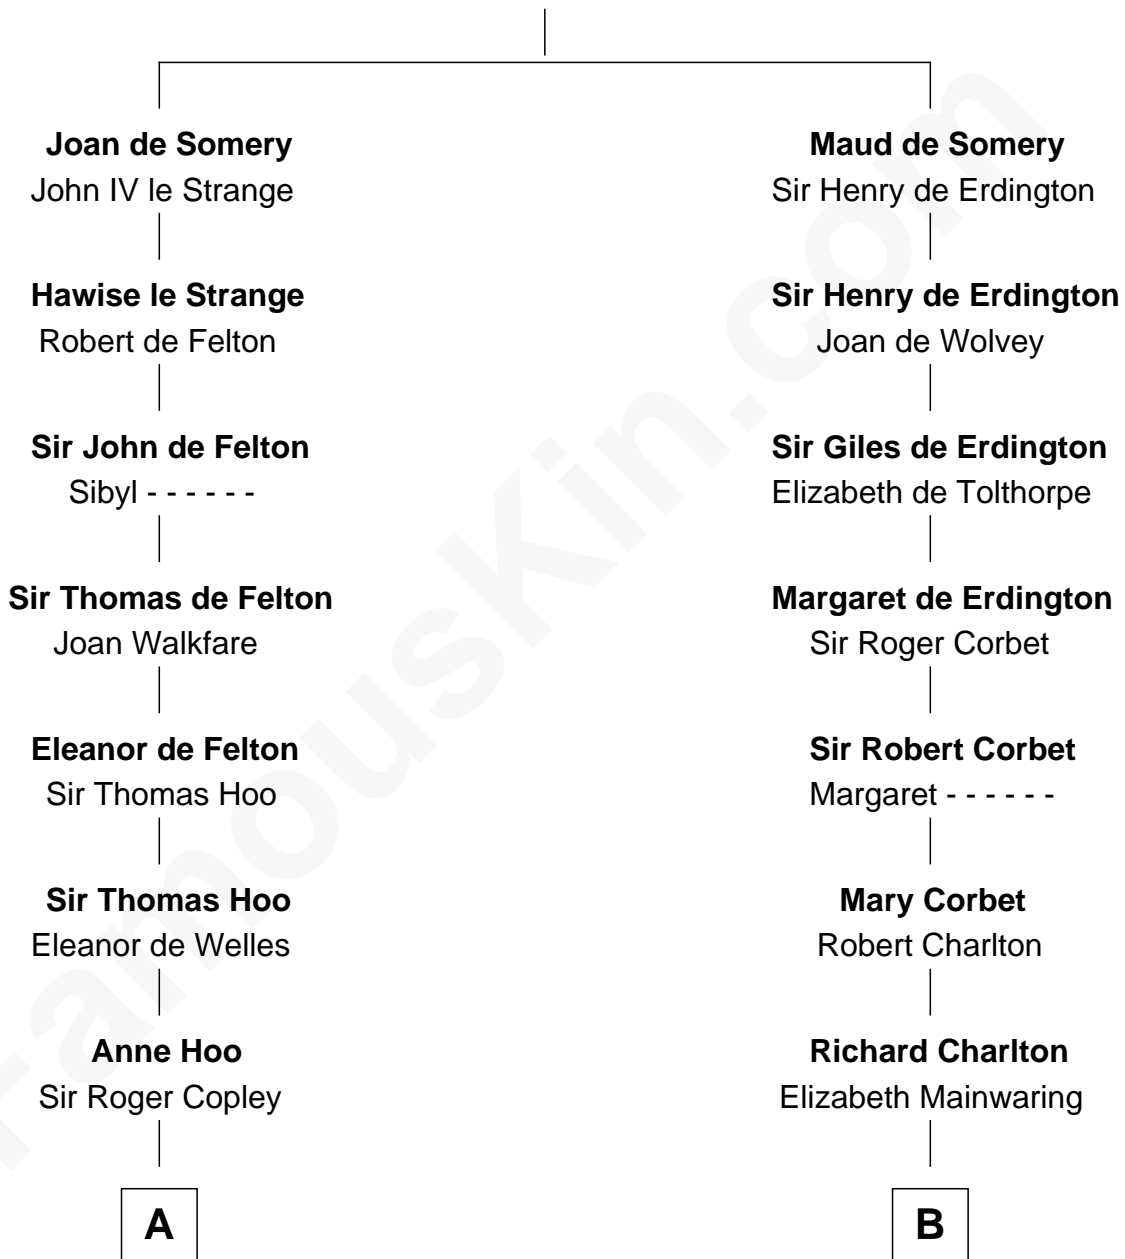

FamousKin.com
Relationship Chart of
William C. C. Claiborne
1st Governor of Louisiana

17th cousin 3 times removed of

Dick Clark
Radio and TV Host

Sir Roger de Somery
 Nichole d'Aubenev

C

George Barnard

Jane Sophia Fuller

Charles Fuller Barnard

Anna May Aldridge

Julia Fuller Barnard

Richard Augustus Clark

Dick Clark

Radio and TV Host