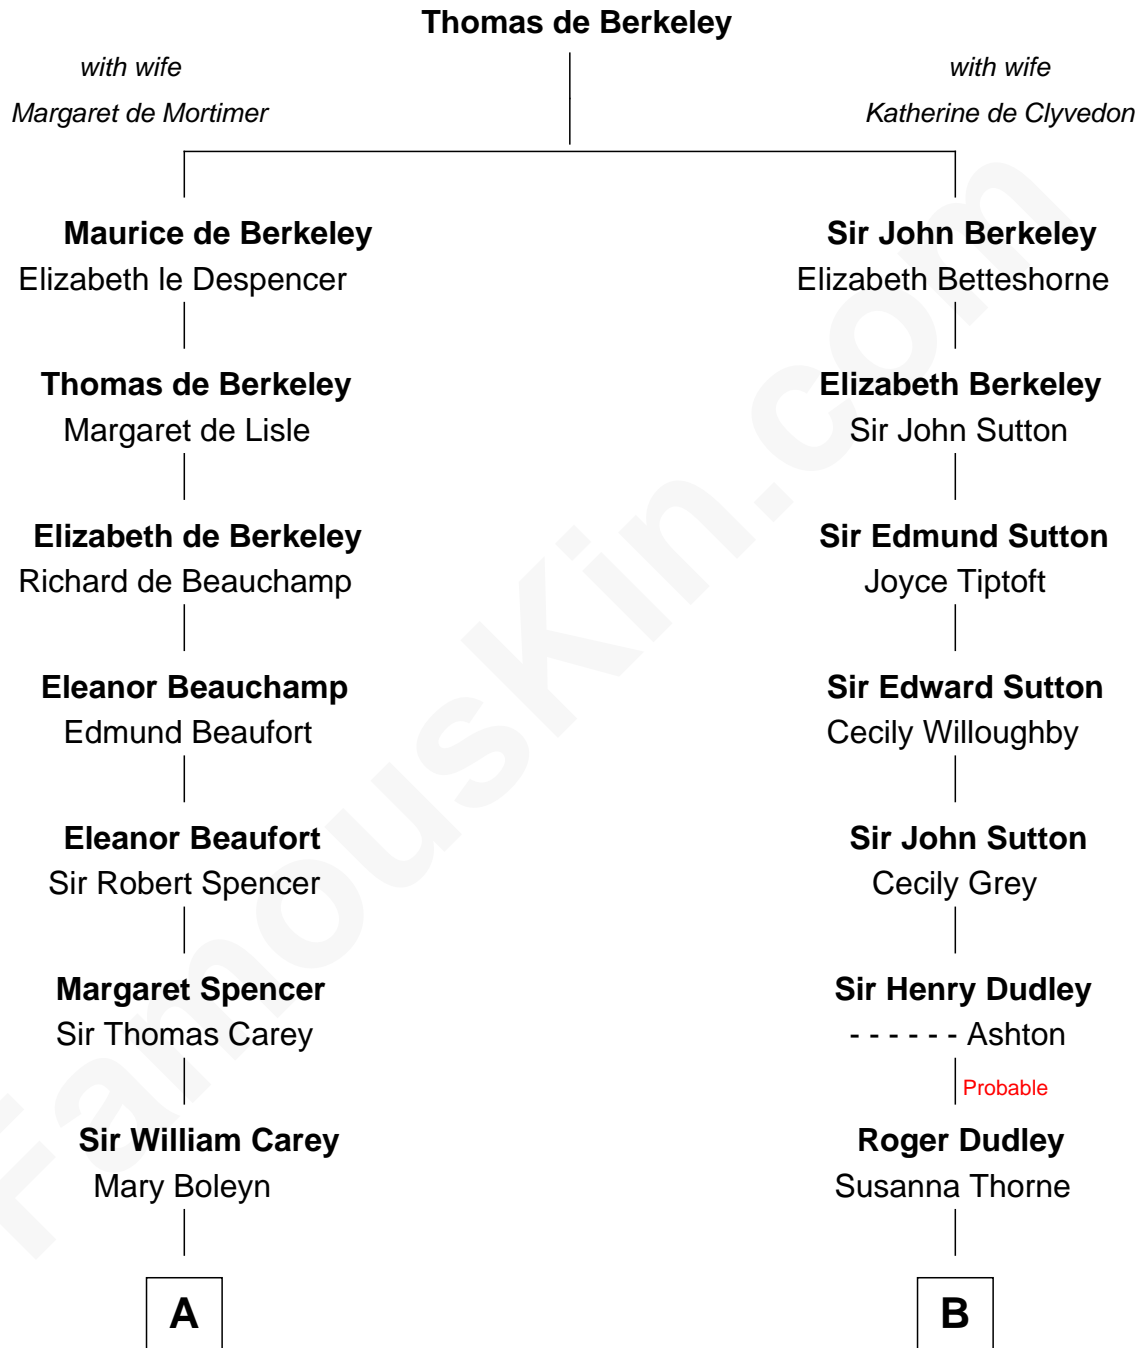

FamousKin.com
Relationship Chart of
William C. C. Claiborne
1st Governor of Louisiana

15th cousin 2 times removed of

Dick Clark
Radio and TV Host

Dick Clark photo by [Alan Light](#) (CC BY 2.0)