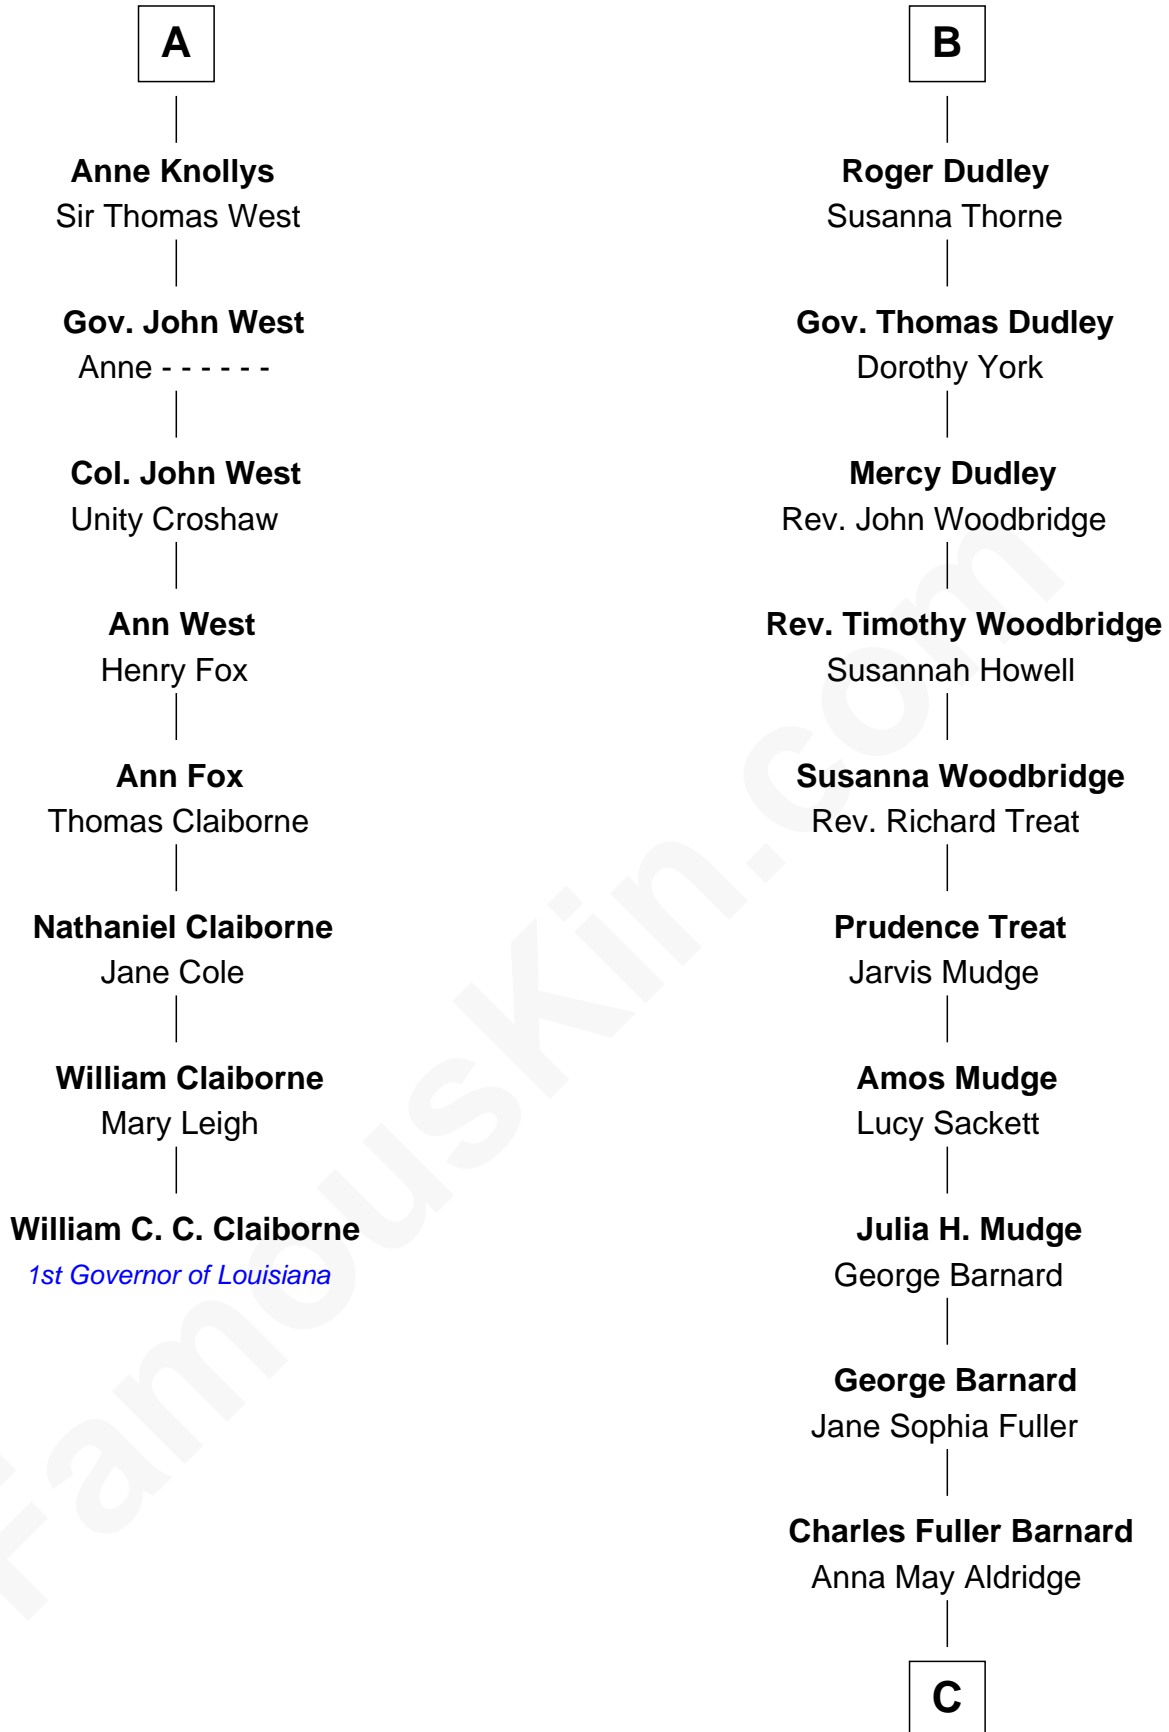

FamousKin.com
Relationship Chart of
William C. C. Claiborne
1st Governor of Louisiana

14th cousin 4 times removed of

Dick Clark
Radio and TV Host

Sir Reynold de Grey
 Eleanor le Strange

C

Julia Fuller Barnard
Richard Augustus Clark