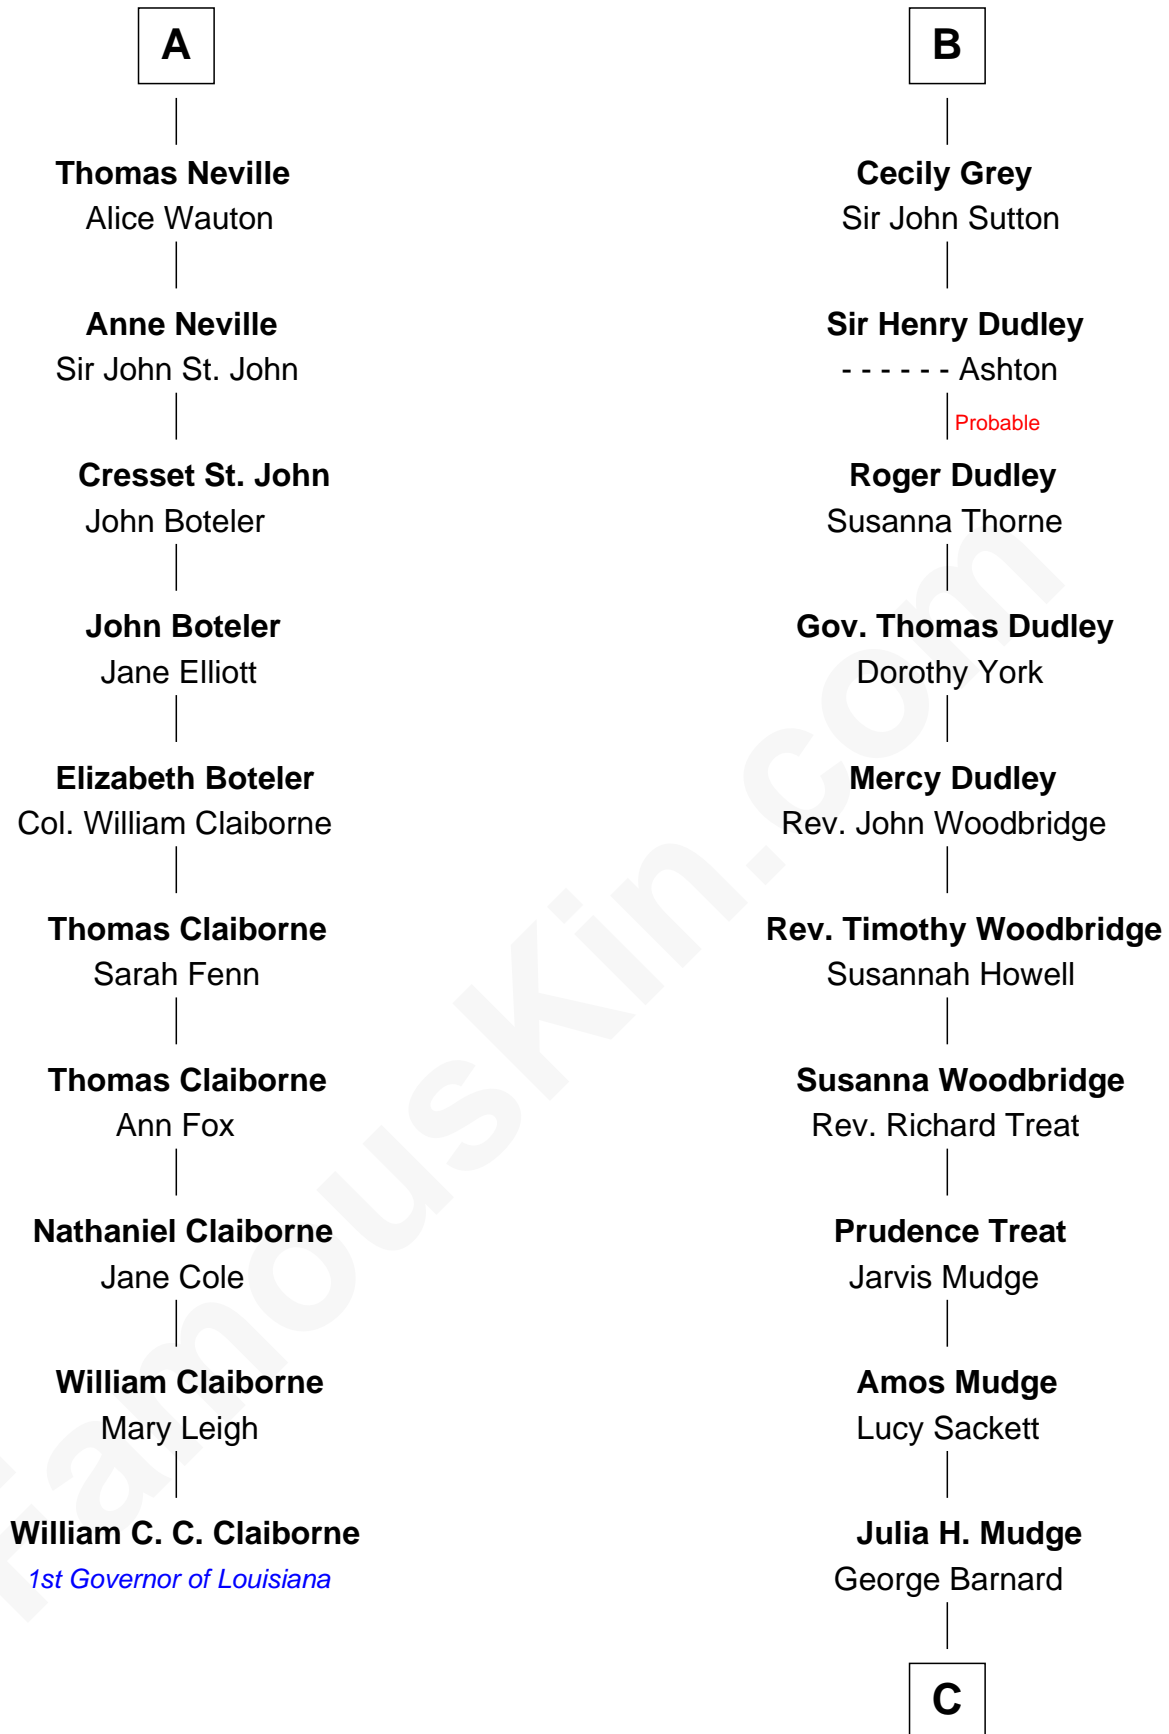

**FamousKin.com**  
**Relationship Chart of**  
**William C. C. Claiborne**  
*1st Governor of Louisiana*

16th cousin 4 times removed of

**Dick Clark**  
*Radio and TV Host*

**Sir William de Boteler**  
 Ela Herdeburgh

**C**

**George Barnard**  
Jane Sophia Fuller

**Charles Fuller Barnard**  
Anna May Aldridge

**Julia Fuller Barnard**  
Richard Augustus Clark

**Dick Clark**  
*Radio and TV Host*