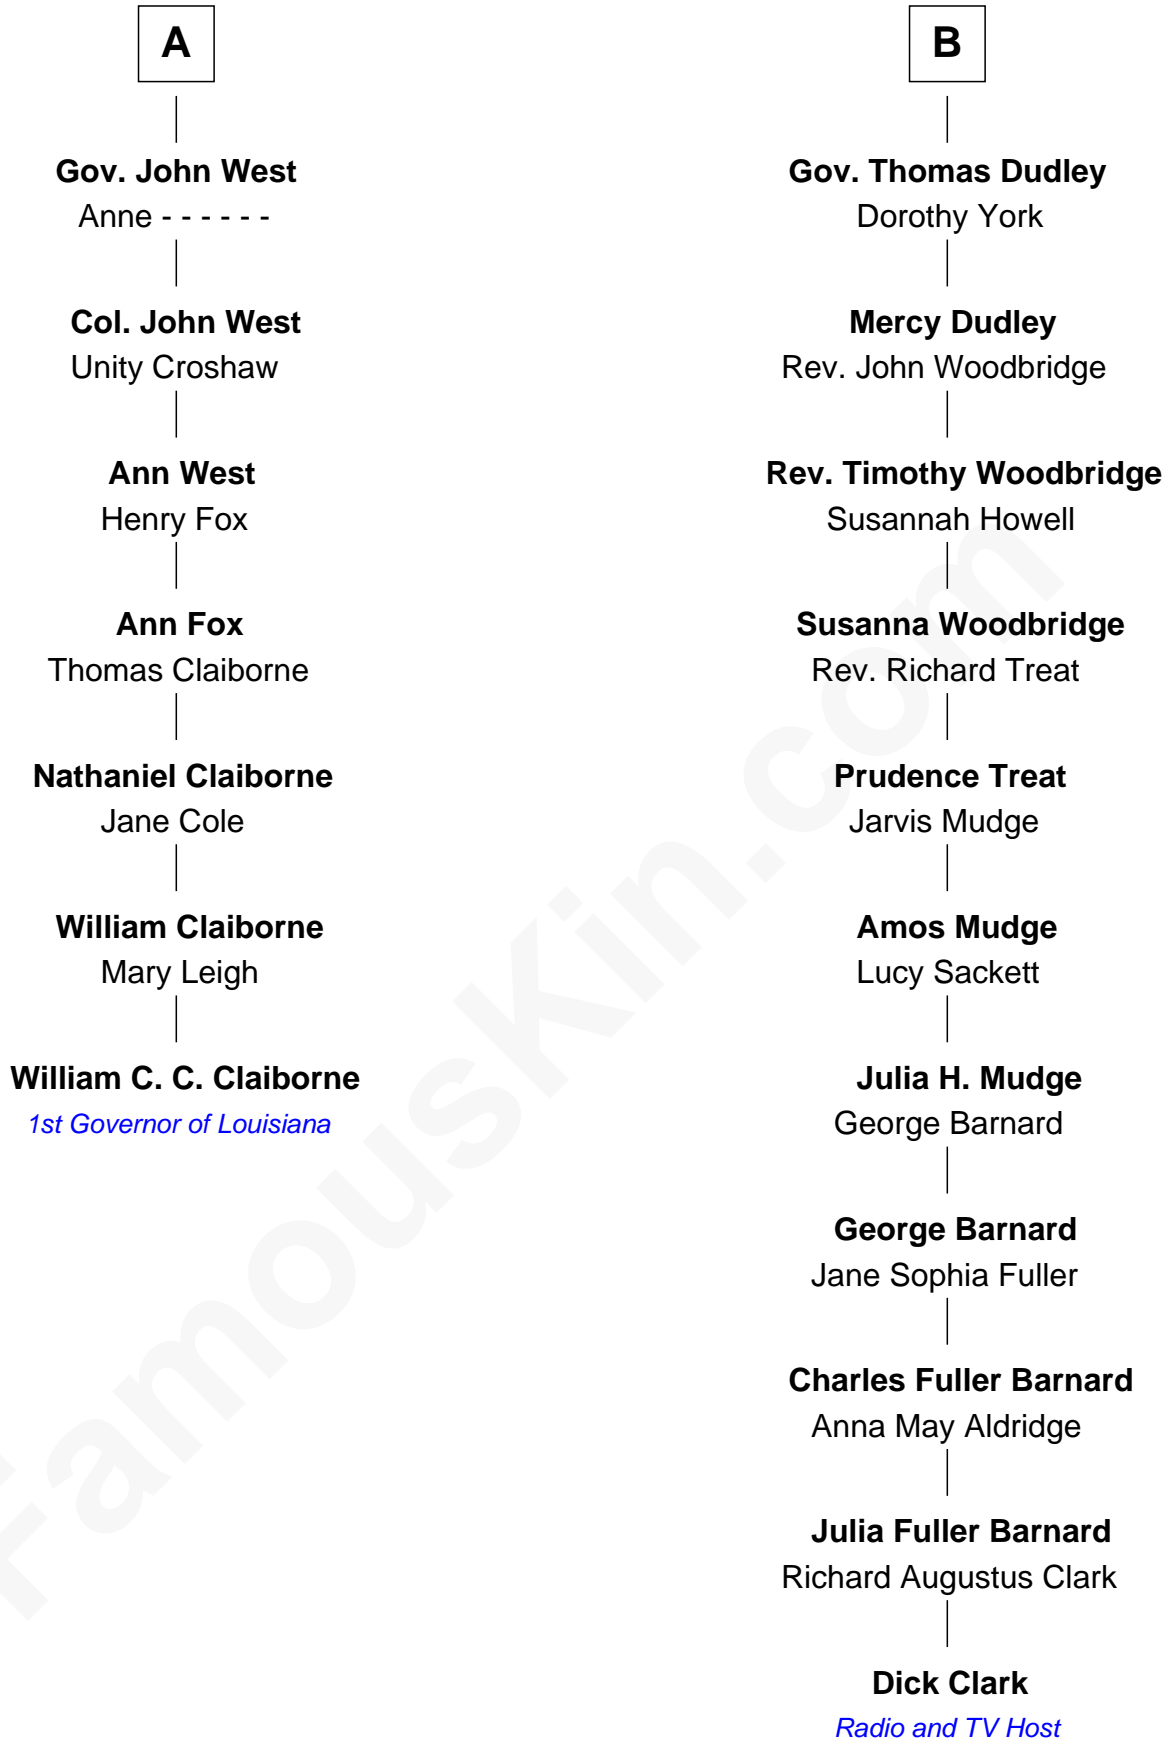

FamousKin.com
Relationship Chart of
William C. C. Claiborne
1st Governor of Louisiana

13th cousin 4 times removed of

Dick Clark
Radio and TV Host

John of Gaunt
 Katherine Roet

Sir John Beaufort
 Margaret de Holand

Joan Beaufort
 Sir Ralph Neville

Edmund Beaufort
 Eleanor Beauchamp

Katherine Neville
 Sir Thomas Strangeways

Eleanor Beaufort
 Sir Robert Spencer

Joan Strangeways
 Sir William Willoughby

Margaret Spencer
 Sir Thomas Carey

Cecily Willoughby
 Sir Edward Sutton

Sir William Carey
 Mary Boleyn

Sir John Sutton
 Cecily Grey

Catherine Carey
 Sir Francis Knollys

Sir Henry Dudley
 ----- Ashton

Probable

Anne Knollys
 Sir Thomas West

Roger Dudley
 Susanna Thorne

A

B

Dick Clark photo by [Alan Light](#) (CC BY 2.0)