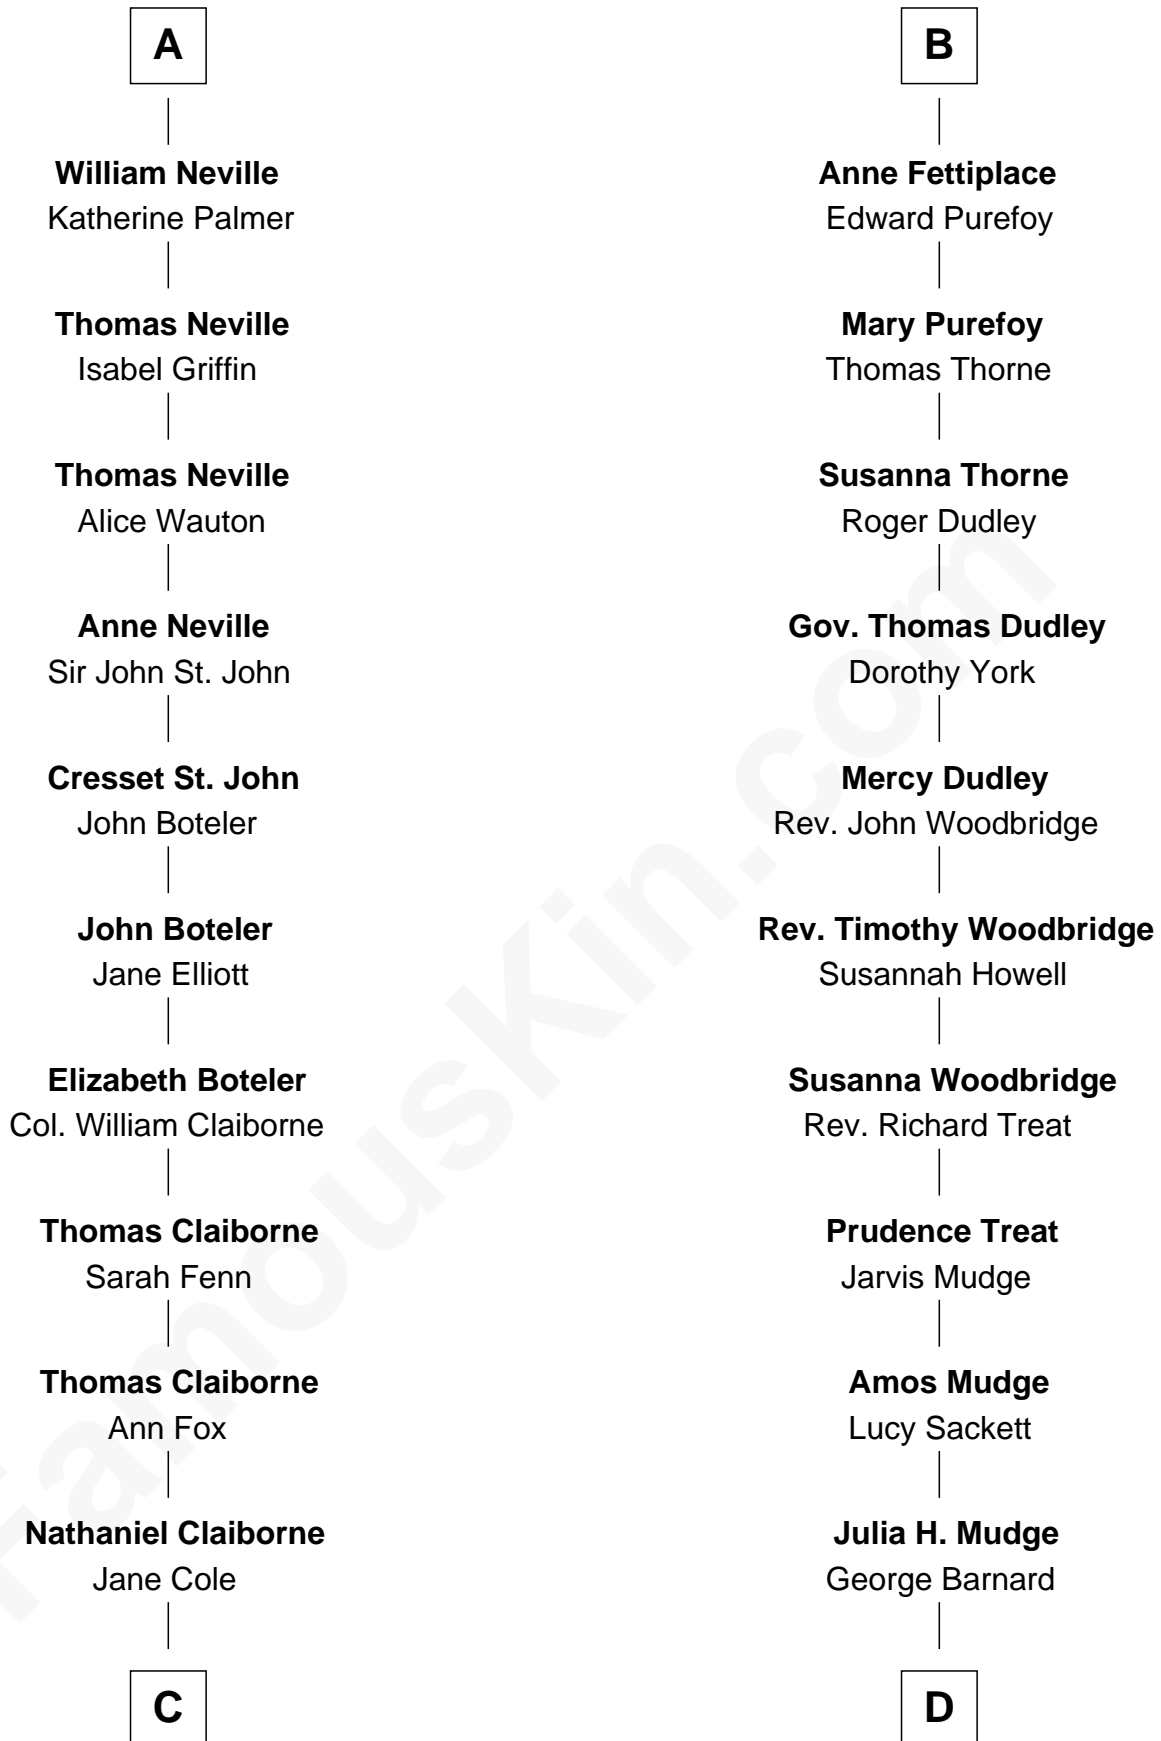

**FamousKin.com**  
**Relationship Chart of**  
**William C. C. Claiborne**  
*1st Governor of Louisiana*

**18th cousin 2 times removed of**

**Dick Clark**  
*Radio and TV Host*

**C**

**William Claiborne**

Mary Leigh

**William C. C. Claiborne**

*1st Governor of Louisiana*

**D**

**George Barnard**

Jane Sophia Fuller

**Charles Fuller Barnard**

Anna May Aldridge

**Julia Fuller Barnard**

Richard Augustus Clark

**Dick Clark**

*Radio and TV Host*

FamousKin.com