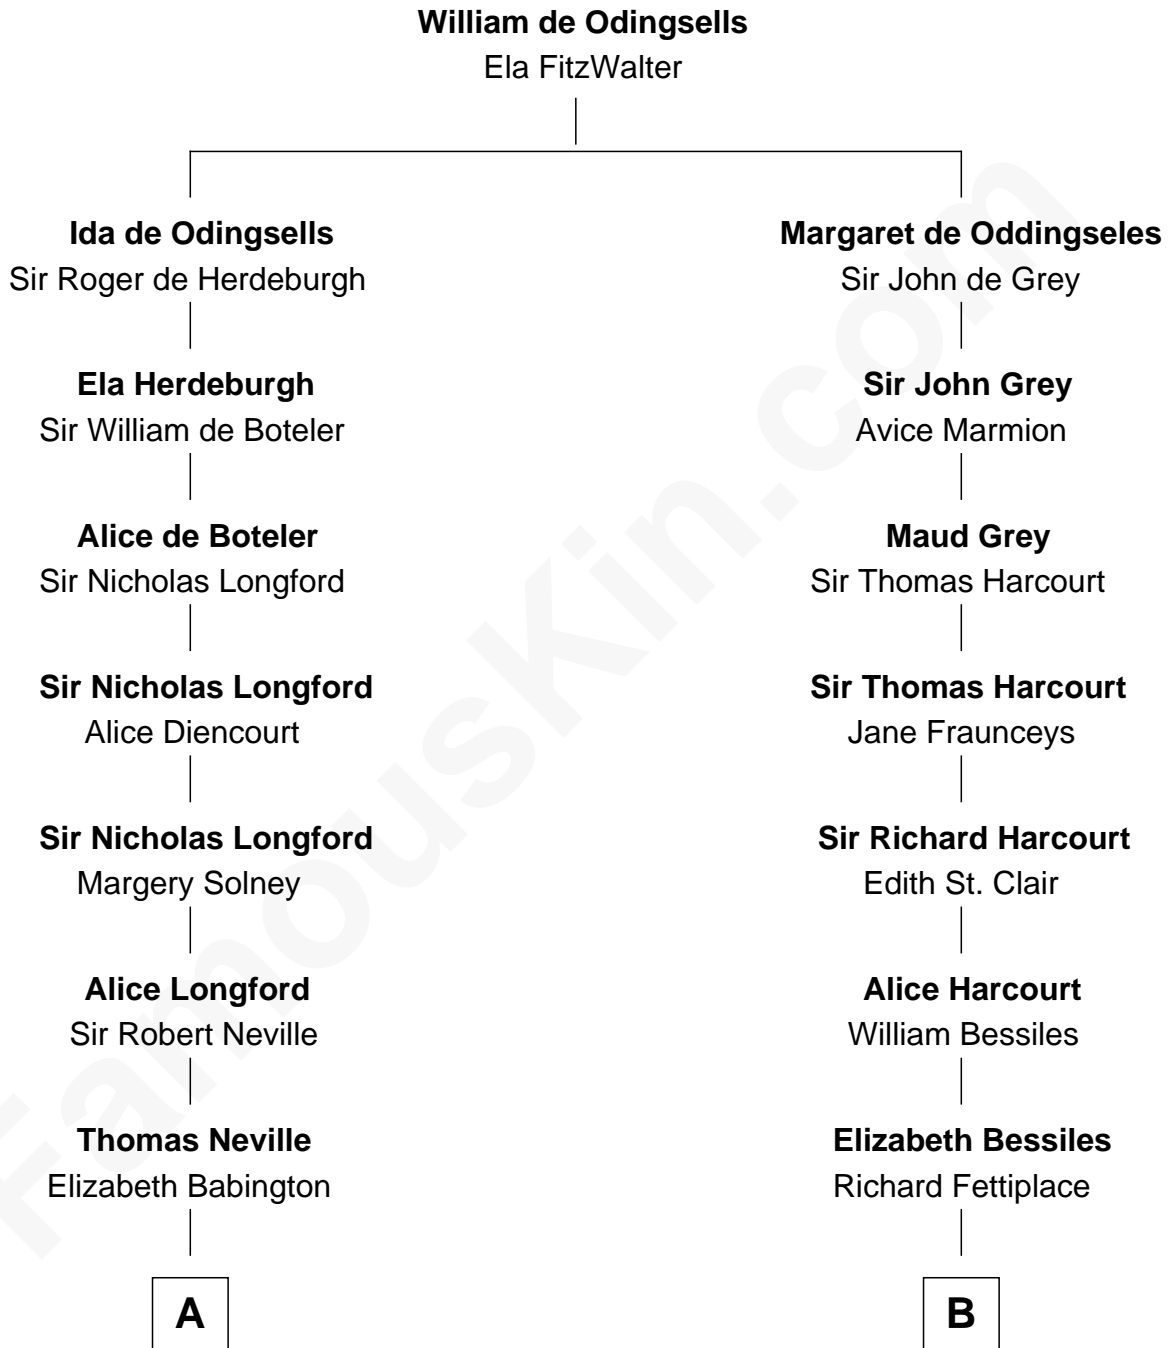

**FamousKin.com**  
**Relationship Chart of**  
**William C. C. Claiborne**  
*1st Governor of Louisiana*

**18th cousin 2 times removed of**

**Dick Clark**  
*Radio and TV Host*

**C**

**William Claiborne**

Mary Leigh

**William C. C. Claiborne**

*1st Governor of Louisiana*

**D**

**George Barnard**

Jane Sophia Fuller

**Charles Fuller Barnard**

Anna May Aldridge

**Julia Fuller Barnard**

Richard Augustus Clark

**Dick Clark**

*Radio and TV Host*

FamousKin.com