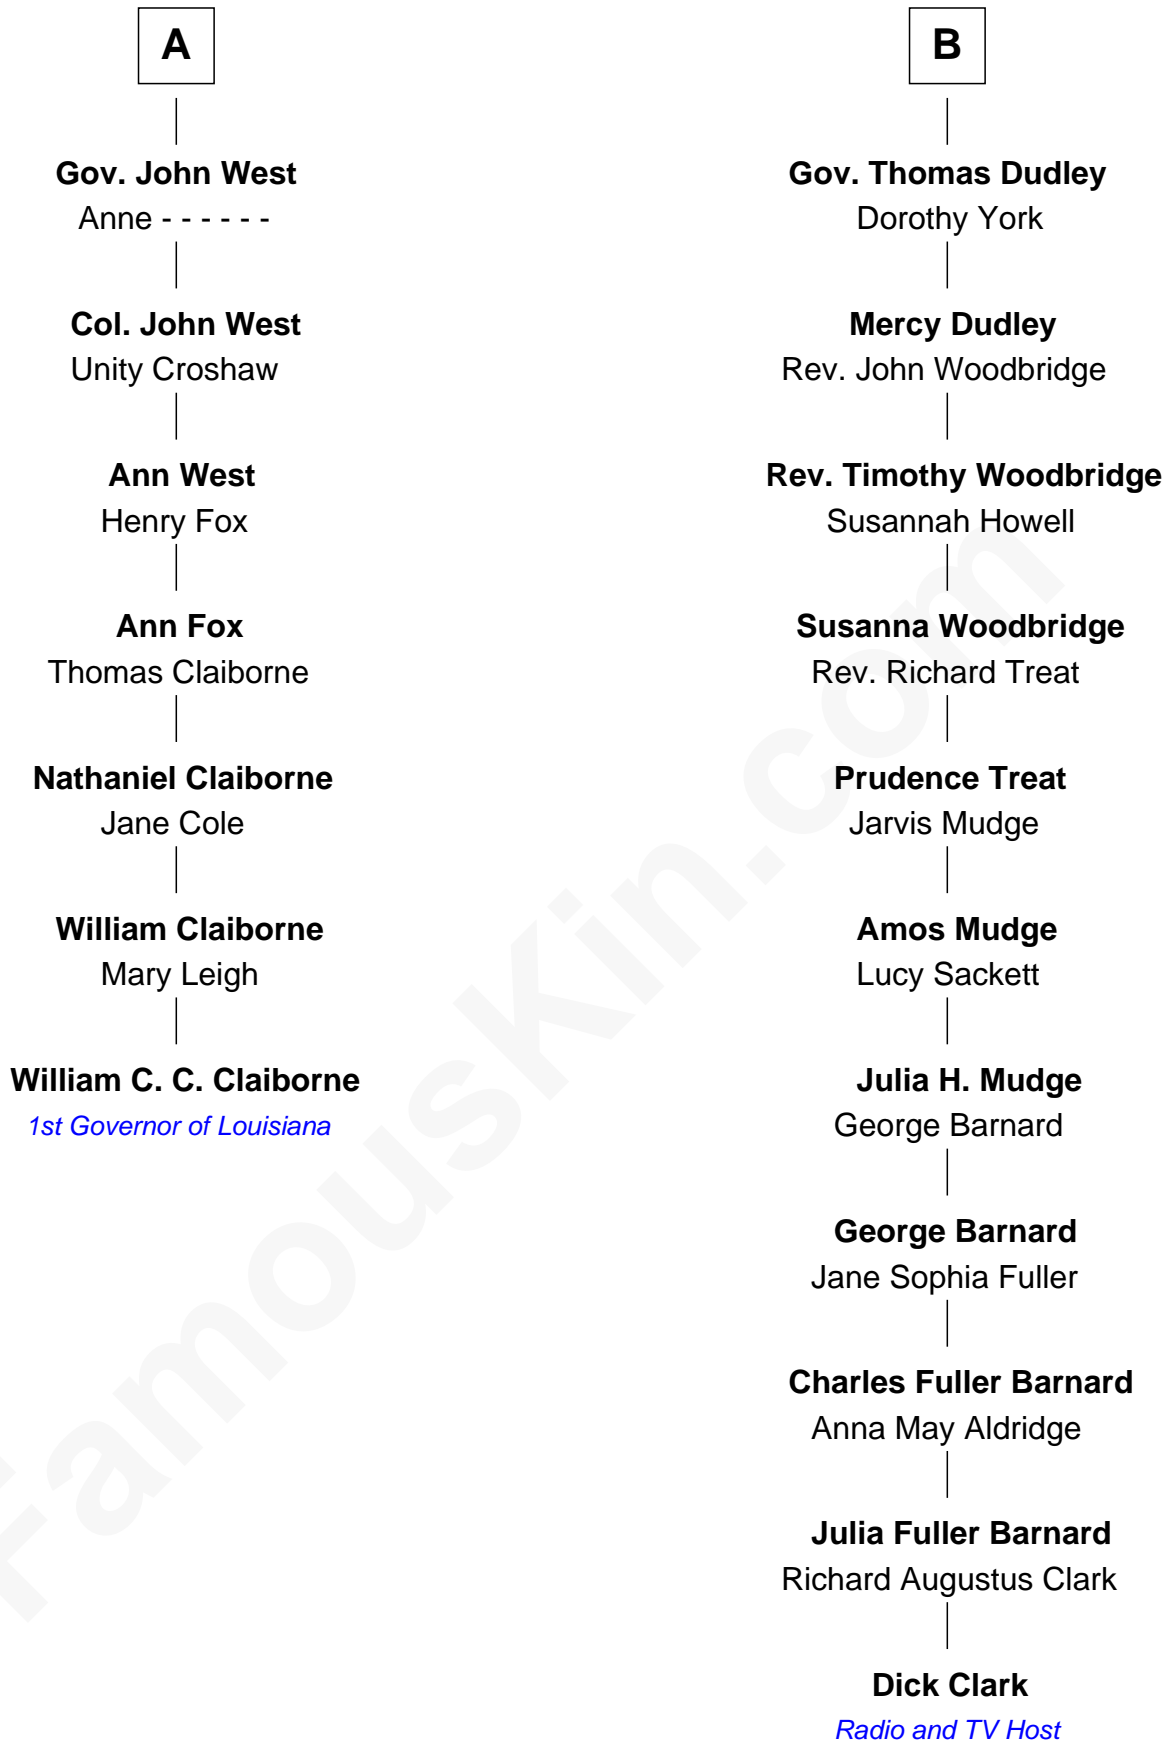

**FamousKin.com**  
**Relationship Chart of**  
**William C. C. Claiborne**  
*1st Governor of Louisiana*

13th cousin 4 times removed of

**Dick Clark**  
*Radio and TV Host*

**Sir Thomas de Holand**  
 Alice Fitzalan

Dick Clark photo by [Alan Light](#) (CC BY 2.0)