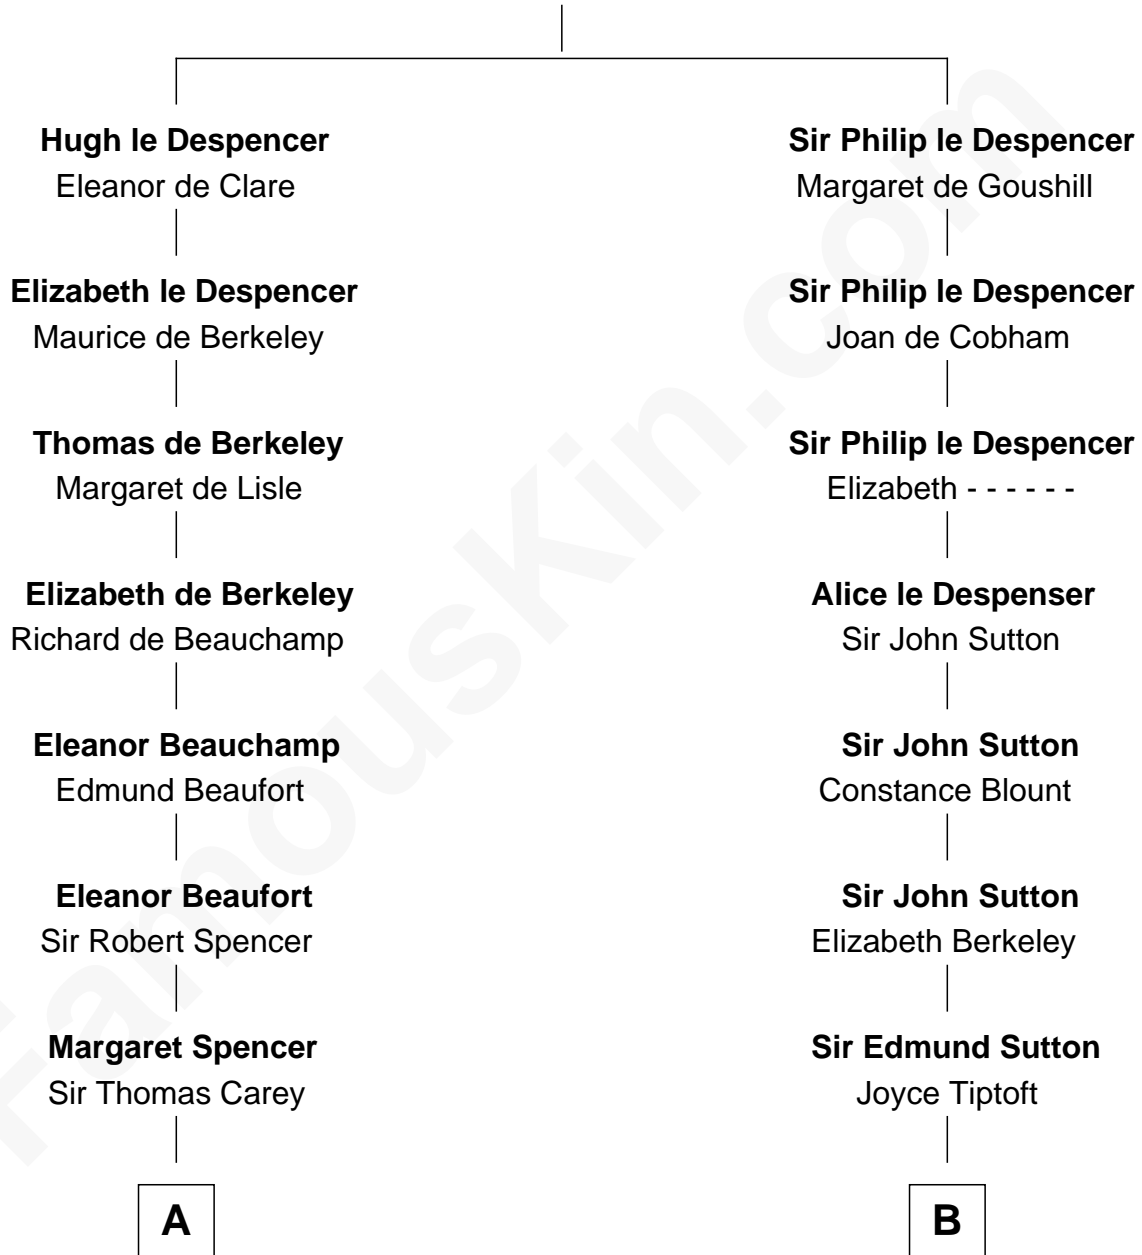

FamousKin.com
Relationship Chart of
William C. C. Claiborne
1st Governor of Louisiana

16th cousin 5 times removed of

Dick Clark
Radio and TV Host

Sir Hugh le Despencer
 Isabella de Beauchamp

C

Julia H. Mudge

George Barnard

George Barnard

Jane Sophia Fuller

Charles Fuller Barnard

Anna May Aldridge

Julia Fuller Barnard

Richard Augustus Clark

Dick Clark