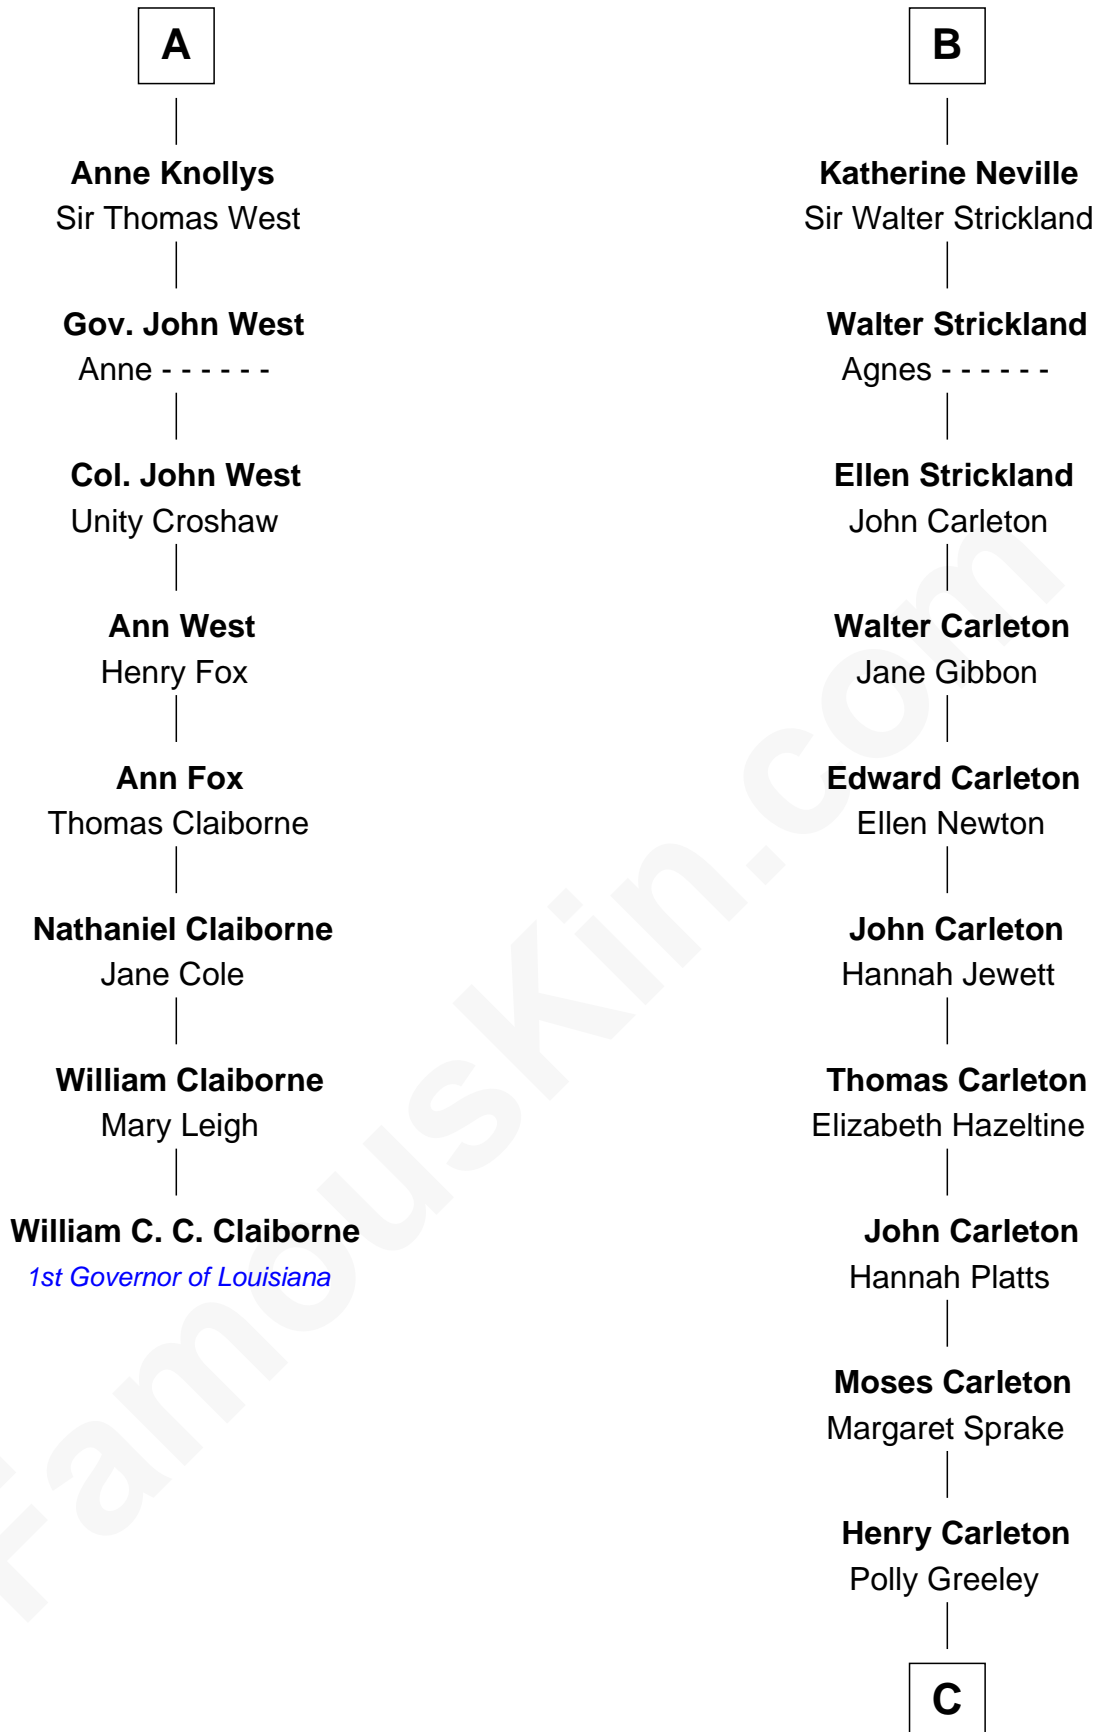

FamousKin.com
Relationship Chart of
William C. C. Claiborne
1st Governor of Louisiana

14th cousin 4 times removed of

Charles A. Pillsbury
Co-Founder of C.A. Pillsbury Co.

Sir Thomas de Beauchamp
 Katherine de Mortimer

Sir William Beauchamp

Joan Fitzalan

Joan Beauchamp

James Butler

Sir Thomas Butler

Anne Hankeford

Margaret Butler

Sir William Boleyn

Sir William Gascoigne

Margaret Gascoigne

Sir Christopher Ward

Anne Ward

Sir Ralph Neville

B

C

|
Margaret Sprague Carleton