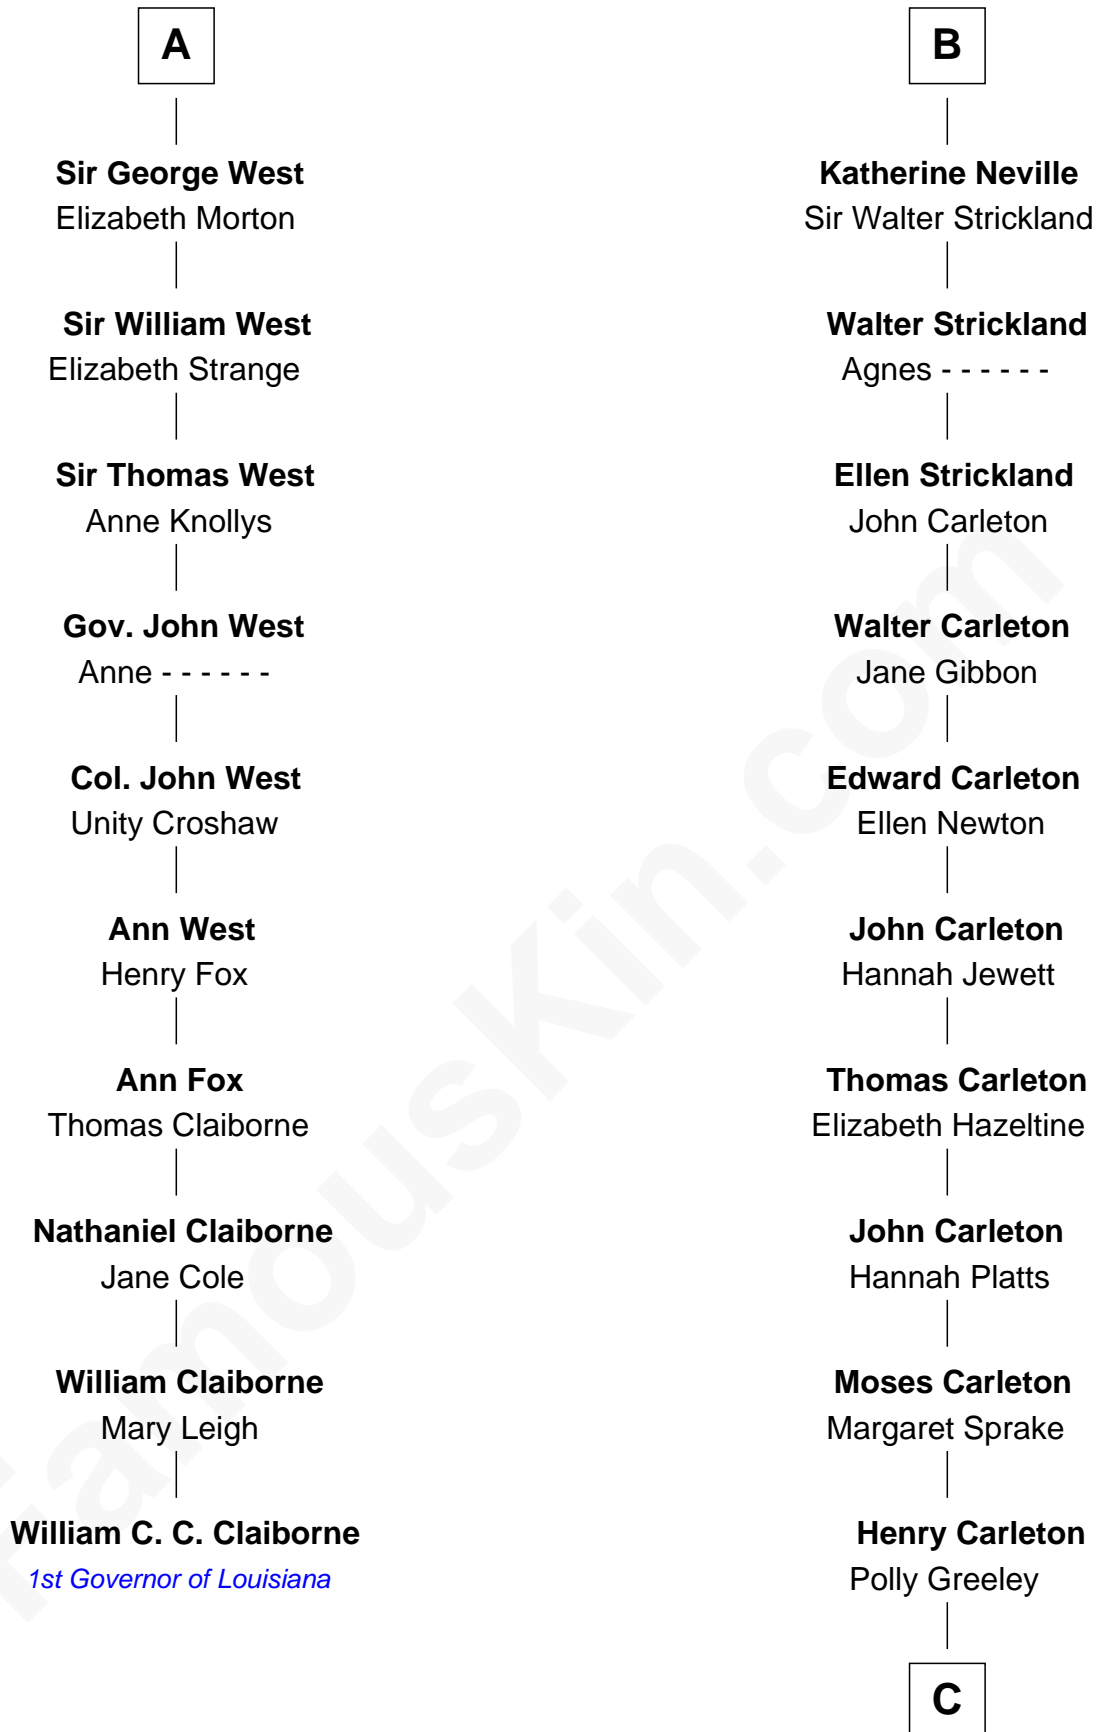

FamousKin.com Relationship Chart of

William C. C. Claiborne

1st Governor of Louisiana

16th cousin 2 times removed of

Charles A. Pillsbury

Co-Founder of C.A. Pillsbury Co.

C

|
Margaret Sprague Carleton