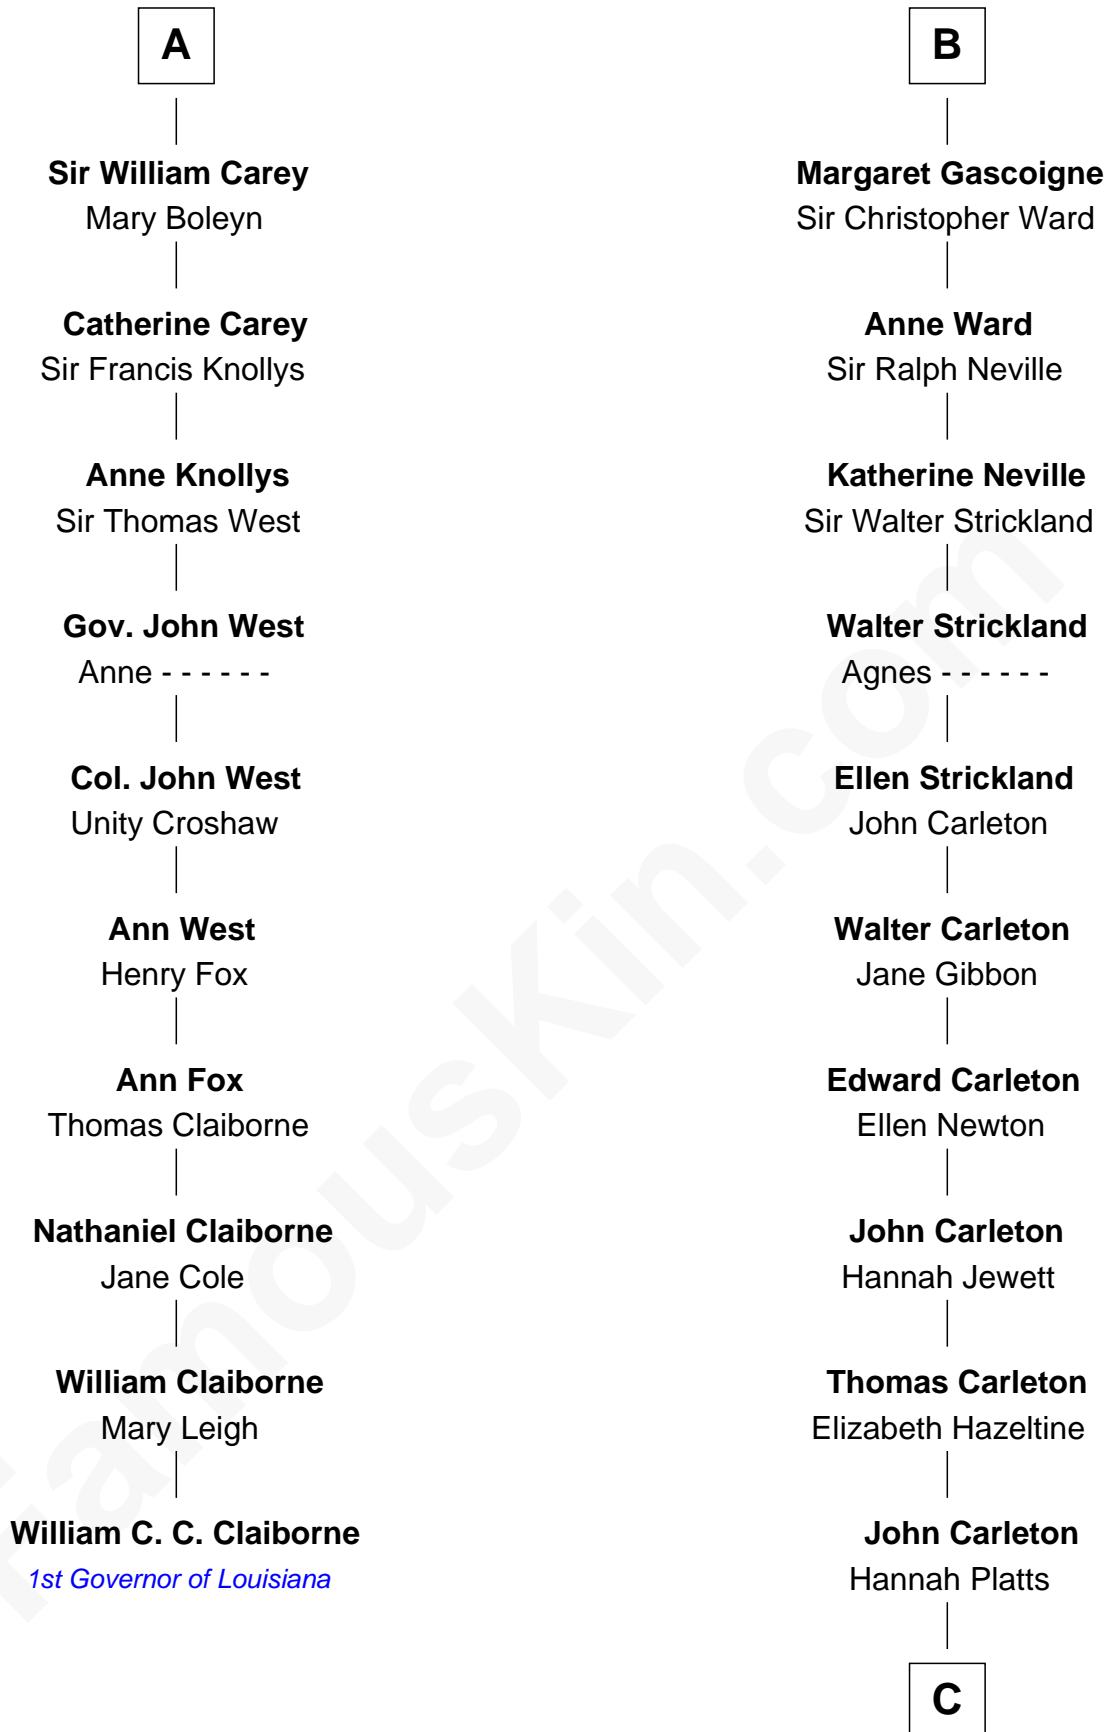

FamousKin.com
Relationship Chart of
William C. C. Claiborne
1st Governor of Louisiana

16th cousin 4 times removed of

Charles A. Pillsbury
Co-Founder of C.A. Pillsbury Co.

Sir Gilbert de Clare
 Joan of Acre

C

—
Moses Carleton

Margaret Sprake

—
Henry Carleton

Polly Greeley

—
Margaret Sprague Carleton

George Alfred Pillsbury

—
Charles A. Pillsbury